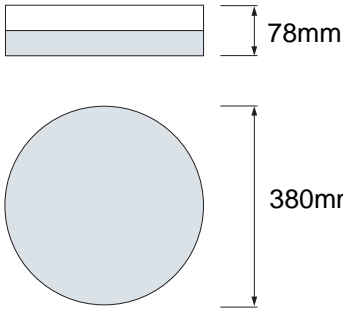

## Technical Drawing

Technical Data	
Voltage (V)	180-265V
Product Wattage (W)	36
Equivalence with incandescent lamp	288
Colour Render Index (Ra)	>80
Colour Temperature (K)	6400K
Materials	Iron + PS
Protection Class	II
Dimmable	No
EEL	A to A++
Warm-up time up to 60 % of the full light output	Instant Full Light
Luminous Flux (lm)	2700
Luminous Efficacy (lm/W)	75
Rated Life (hrs) Ⓢ	30.000
IP Rating	20
Power Factor	>0.9
Beam Angle	120°
Starting Time	<0.2s
Number of ON-OFF cycling	x15.000