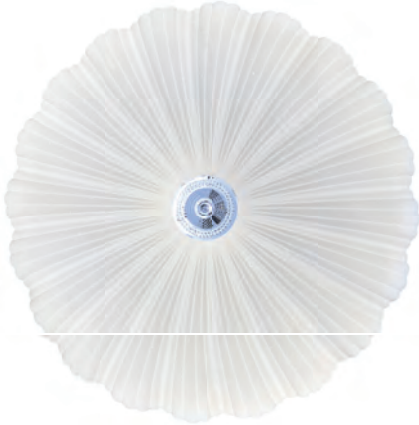

# LED DECORATIVE CEILING LAMP

Product&Family Code: 027 013 0036

**ETERNAL-36**

## Technical Drawing

Technical Data	
Voltage (V)	180-265V
Product Wattage (W)	36
Equivalence with incandescent lamp	288
Colour Render Index (Ra)	>80
Colour Temperature (K)	6400K
Materials	Iron + PS
Protection Class	II
Dimmable	No
EEL	A to A++
Warm-up time up to 60 % of the full light output	Instant Full Light
Luminous Flux (lm)	2700
Luminous Efficacy (lm/W)	75
Rated Life (hrs) Ⓢ	30.000
IP Rating	20
Power Factor	>0.9
Beam Angle	120°
Starting Time	<0.2s
Number of ON-OFF cycling	x15.000