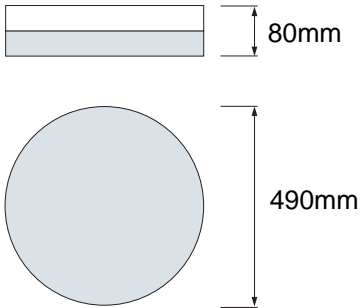

LED DECORATIVE CEILING LAMP

Product&Family Code: 027 012 0048

RADIUS-48

Technical Drawing

Technical Data	
Voltage (V)	180-265V
Product Wattage (W)	48
Equivalence with incandescent lamp	384
Colour Render Index (Ra)	>80
Colour Temperature (K)	6400K
Materials	Iron + PS
Protection Class	II
Dimmable	No
EEL	A to A+++
Warm-up time up to 60 % of the full light output	Instant Full Light
Luminous Flux (lm)	3600
Luminous Efficacy (lm/W)	75
Rated Life (hrs) Ⓢ	30.000
IP Rating	20
Power Factor	>0.9
Beam Angle	120°
Starting Time	<0.2s
Number of ON-OFF cycling	x15.000