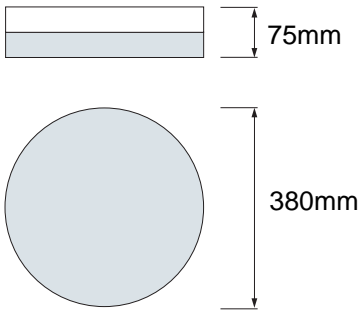

LED DECORATIVE CEILING LAMP

Product&Family Code: 027 012 0036

RADIUS-36

Technical Drawing

Technical Data	
Voltage (V)	180-265V
Product Wattage (W)	36
Equivalence with incandescent lamp	288
Colour Render Index (Ra)	>80
Colour Temperature (K)	6400K
Materials	Iron + PS
Protection Class	II
Dimmable	No
EEL	A to A++
Warm-up time up to 60 % of the full light output	Instant Full Light
Luminous Flux (lm)	2700
Luminous Efficacy (lm/W)	75
Rated Life (hrs) Ⓢ	30.000
IP Rating	20
Power Factor	>0.9
Beam Angle	120°
Starting Time	<0.2s
Number of ON-OFF cycling	x15.000