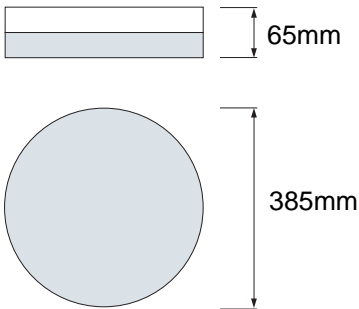

LED DECORATIVE CEILING LAMP

Product&Family Code:

027 011 0036

PIXEL-36

WHITE

Technical Drawing

Technical Data	
Voltage (V)	180-265V
Product Wattage (W)	36
Equivalence with incandescent lamp	288
Colour Render Index (Ra)	>80
Colour Temperature (K)	6400K
Materials	Iron + PS
Protection Class	II
Dimmable	No
EEI	A to A+++
Warm-up time up to 60 %of the full light output	Instant Full Light
Luminous Flux (lm)	2700
Luminous Efficacy (lm/W)	75
Rated Life (hrs) Ⓢ	30.000
IP Rating	20
Power Factor	>0.9
Beam Angle	120°
Starting Time	<0.2s
Number of ON-OFF cycling	x15.000