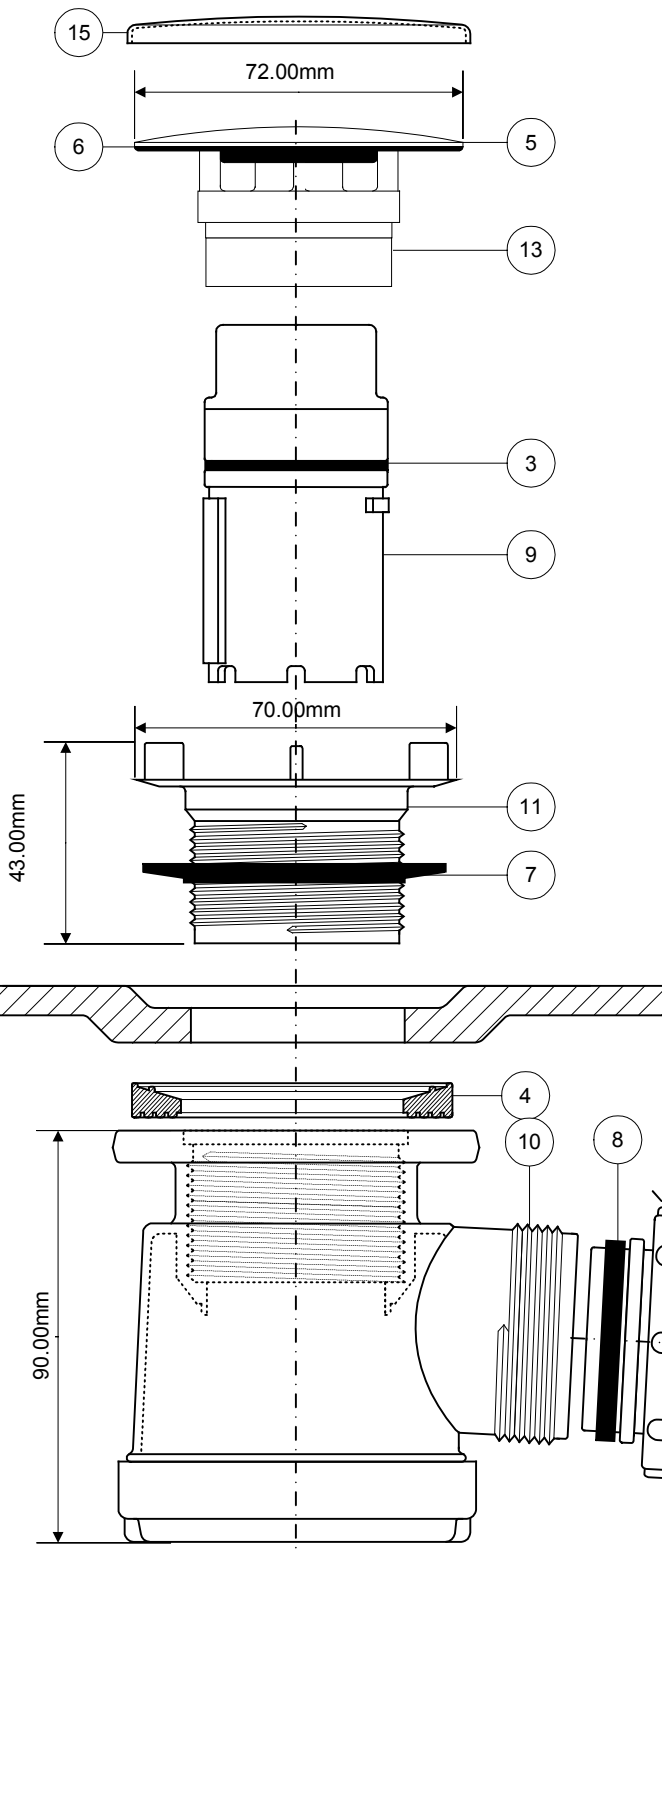

Code:

HC26-SS

Part No.	Code	Material
1	L-HC26-M	Leaflet – Not Shown
2	P-BS245X410HMC	Plastic Bag – Not Shown
3	P-OR-SHOWERTRAP	Nitrile
4	P-RWNEWSTW7.5	EPDM
5	PLUGTOP-CP-71	CP Brass
6	PUW-SPACER72MM	Polypropylene
7	RW-HC31SEAL	TPE
8	RW2	Nitrile
9	STW19-TUBE	PBT
10	STW19R75BDYBSP	Polypropylene
11	STW70-L/NUT-WH	PBT
12	STWBENDBODY-50	Polypropylene
13	STWGRID-SS-M	PBT
14	T8A	Polypropylene
15	PROTCAP-70MM	

Drawing verified
correct as of:

28/04/2010
RM

DRAWN BY

RM

REVISED

SCALE

1: 1.65

FILENAME