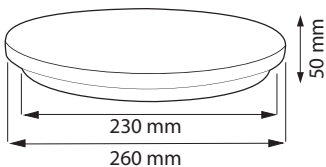

Technical Drawing