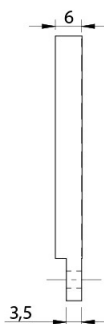

RL 202

reflectors

Micro Detectors

Italian Sensors Technology

Indicative image

Application

Description

Plastic reflector

Usable with

LASER sensors

Mechanical data

Dimensions

51 x 60,7 mm

M.D. Micro Detectors S.p.A.

Strada S. Caterina, 235

41122 Modena (MO)