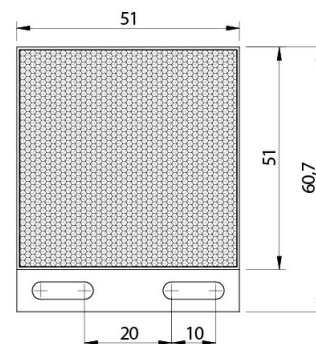

Application

Description

Plastic reflector

Usable with

LASER sensors

Mechanical data

Dimensions

51 x 60,7 mm

M.D. Micro Detectors S.p.A.

Strada S. Caterina, 235

41122 Modena (MO)

Tel. 059 420411

Fax 059 253973

E-mail info@microdetectors.com

date of printing

13/11/2020 08:47:00