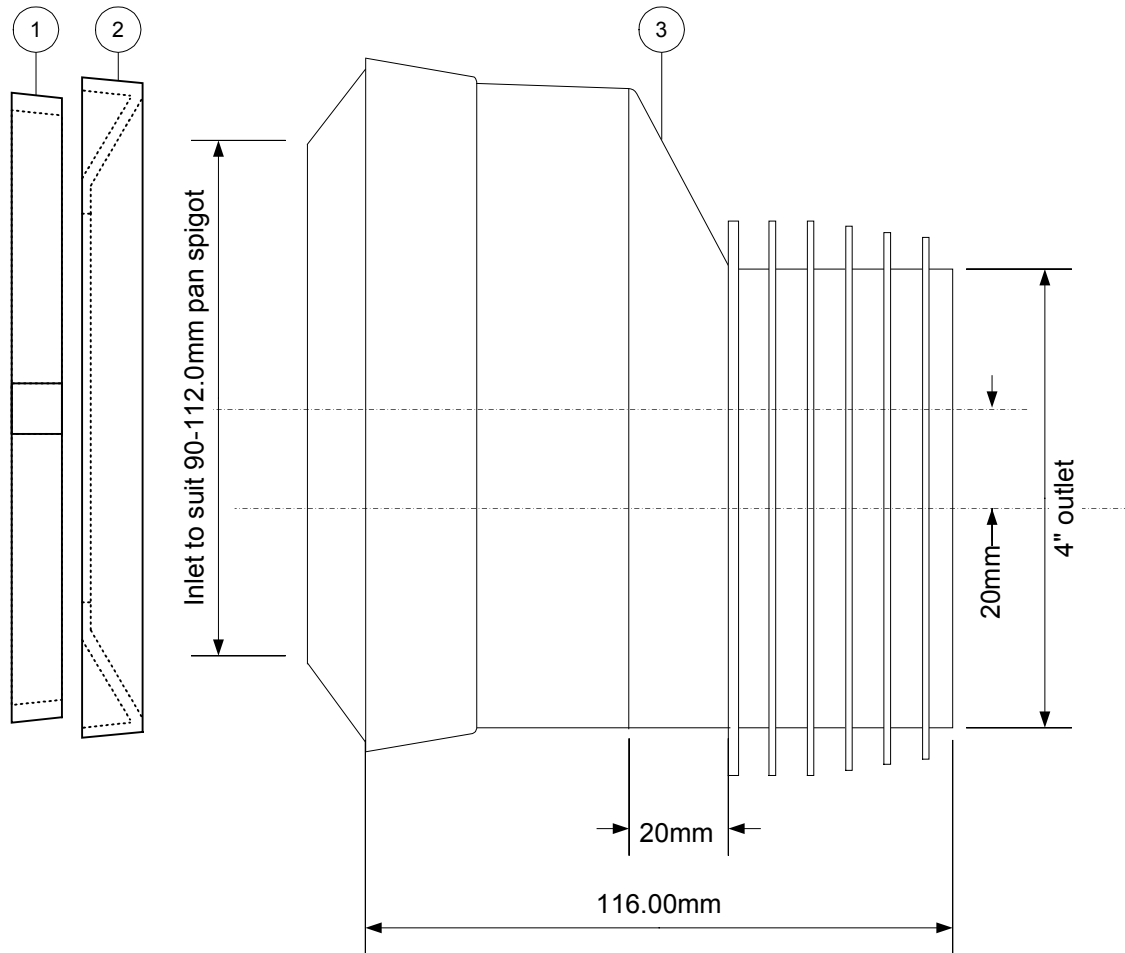

Code:

MAC1F-EXS

Part No.	Code	Material
1	MAC-INRING	PBT
2	MAC-INSEAL	TPE
3	MAC4BODY	EVA
4	P-B-250X344MC	(Plastic Bag – Not Shown)
5	P-C-S1F	(Carton – Not Shown)

Drawing verified
correct as of:

06/01/2010
RM

DRAWN BY

RM

REVISED

28/04/2009

FILENAME

MAC1F-EXS.VSD

SCALE

1: 1.5