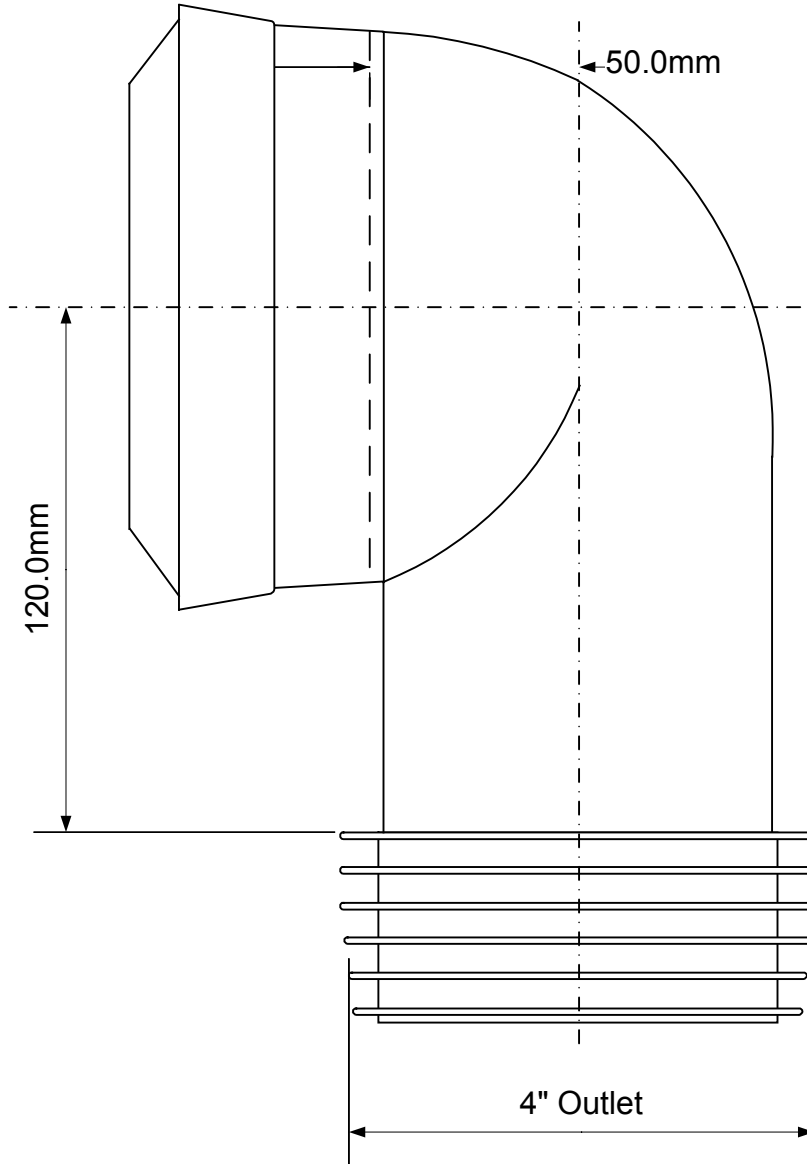

Code:

MAC8-EXS

©McALPINE
25/10/2005

Drawing verified
correct as of:

06/01/2010
RM

DRAWN BY

RM

REVISED

25/10/2005

FILENAME

MAC8-EXS.VSD

SCALE

1: 1.75

DATE

06/01/2010