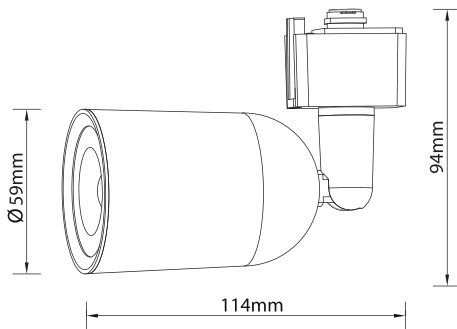

LED TRACK LIGHT

Product&Family Code: 018 027 0005

ARIZONA-5

WHITE
BLACK

Technical Drawing

Technical Data	
Voltage (V)	100-240V
Product Wattage (W)	5
Equivalence with incandescent lamp(W)	40
Colour Render Index (Ra)	>Ra80
Colour Temperature (K)	4200K
Materials	Plastic
Protection Class	II
Dimmable	No
EEI	A to A++
Warm-up time up to 60 %of the full light output	Instant Full Light
Luminous Flux (lm)	380
Luminous Efficacy (lm/W)	76
Rated Life (hrs) ⌚	30.000
IP Rating	20
Power Factor	>0.5
Beam Angle	52°
Starting Time	<0.2s
Number of ON-OFF cycling	x20000