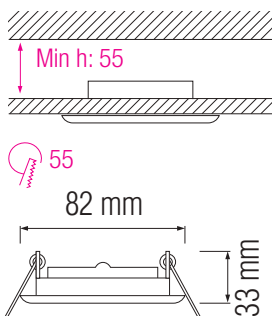

Technical Drawing