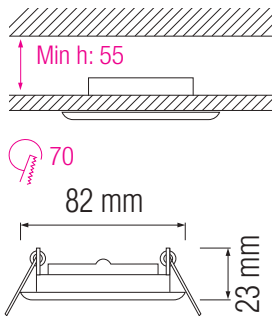

Technical Data

Voltage (V)	250V
Product Wattage (W)	Max.50W
Lamp Type	MR16
WEEE Regulation Appropriate	Yes
Materials	Zink
Protection Class	N/A
Dimmable	No
EEI	E to A++
IP Rating	20

Applications

- Designed indoor applications: Bathroom, Bedroom, Cinema, Gallery, Hospital, Hotel, Kitchen, Museum etc.

Technical Drawing

Features

- High heat dissipation, low carbon and environmental protection.
- Lamp holder not included.