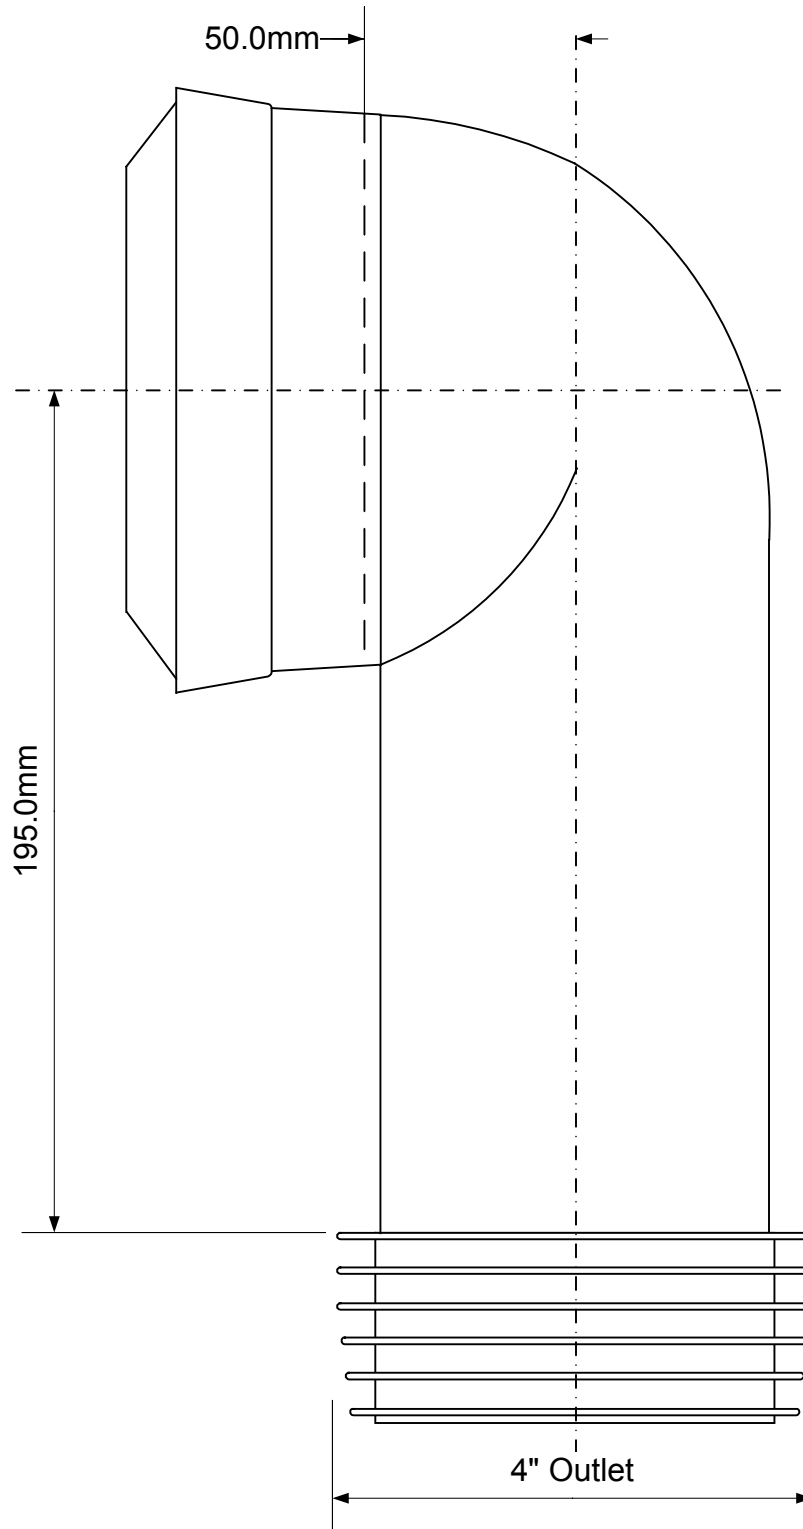

# MAC-8L

©McALPINE  
25/10/2004

Drawing verified  
correct as of:

16/12/2009  
RM

DRAWN BY

RM

REVISED

25/10/2004

FILENAME

MAC-8L.VSD

SCALE

1: 1.75

DATE

16/12/2009