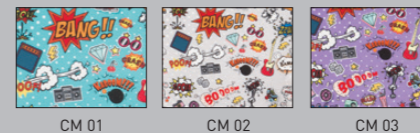

The background of the entire page is a solid yellow color. In the center, there is a faint, semi-transparent illustration of a child's chair. The chair has a rounded backrest and a wide, flat seat. On the backrest, there is a stylized illustration of a zebra's head and neck, facing forward. The zebra has black and white stripes and large, upright ears. The text 'MINISTYLE' is overlaid on the chair's backrest in a large, white, sans-serif font.

Шт. в упаковке | Шт. в упаковці | Pcs per package
1

ОТДЕЛОЧНЫЕ МАТЕРИАЛЫ | ОЗДОБЛЮВАЛЬНІ МАТЕРІАЛИ | FINISHES

ZT | ZESTA

ABI ALBA

CM | COMICS

SPR | SPRAY

HAPPY ANIMALS

СПИНКА
| СПИНКА
| BACKREST