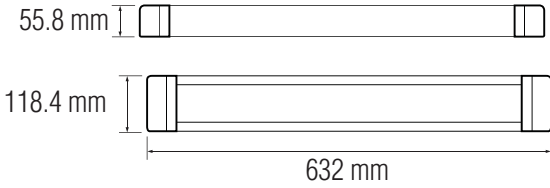

OKYANUS-36 LED WATERPROOF LAMP

<https://horoelectric.com.ua>
+38 (096) 8312125

Product Code: **059 005 0036**

Technical Drawing

Photometric Diagram

↳ C0 Plane beam angle(50%):110.3(DEG) ↳ C90 Plane beam angle(50%):127.5(DEG)

Technical Data

Voltage (V)	170-265V
Product Wattage (W)	36
Equivalence with incandescent lamp(W)	288
Colour Render Index (Ra)	>Ra70
Colour Temperature (K)	6400K
Materials	PC Cover
Protection Class	II
Dimmable	No
EEI	A to A++
Warm-up time up to 60 %of the full light output	Instant Full Light
Luminous Flux (lm)	2880
Luminous Efficacy (lm/W)	80
Rated Life (hrs) ⌚	30.000
IP Rating	65
Power Factor	>0.5
Beam Angle	120°
Starting Time	<0.2s
Number of ON-OFF cycling	x15.000