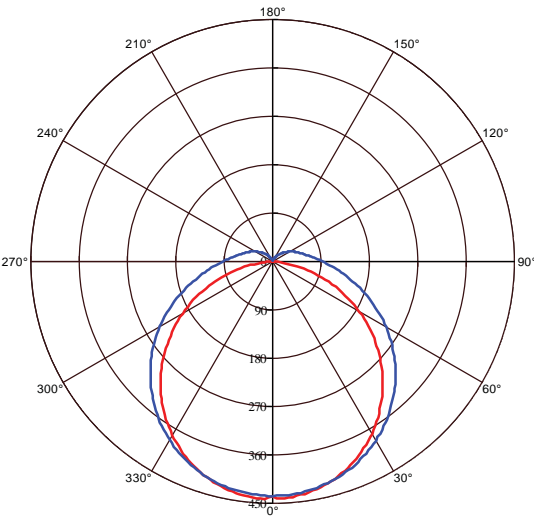

OKYANUS-36 LED WATERPROOF LAMP

<https://horoelectric.com.ua>
+38 (096) 8312125

Product Code: **059 005 0036**

Technical Drawing

Photometric Diagram

↳ C0 Plane beam angle(50%):110.3(DEG) ↳ C90 Plane beam angle(50%):127.5(DEG)

Technical Data

Voltage (V)	170-265V
Product Wattage (W)	36
Equivalence with incandescent lamp(W)	288
Colour Render Index (Ra)	>Ra70
Colour Temperature (K)	6400K
Materials	PC Cover
Protection Class	II
Dimmable	No
EEI	A to A++
Warm-up time up to 60 %of the full light output	Instant Full Light
Luminous Flux (lm)	2880
Luminous Efficacy (lm/W)	80
Rated Life (hrs) ⌚	30.000
IP Rating	65
Power Factor	>0.5
Beam Angle	120°
Starting Time	<0.2s
Number of ON-OFF cycling	x15.000