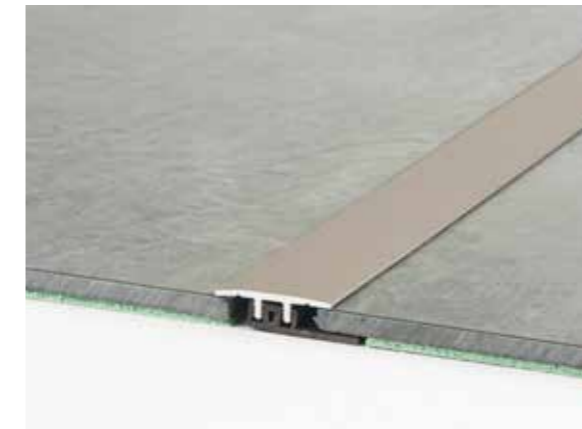

Design click transition profile

For equally high Rocko floors, the Design-Click transition profiles are suitable for flooring thickness 4 to 7.5mm. This elegant aluminum expansion joint cover was specifically designed for Rocko Vinyl. The top piece is simply clicked into place.

Item No. [Customer Code]	Dimensions	Height	Width
95112	900 mm	4 – 7,5 mm	27 mm
95113	2700 mm