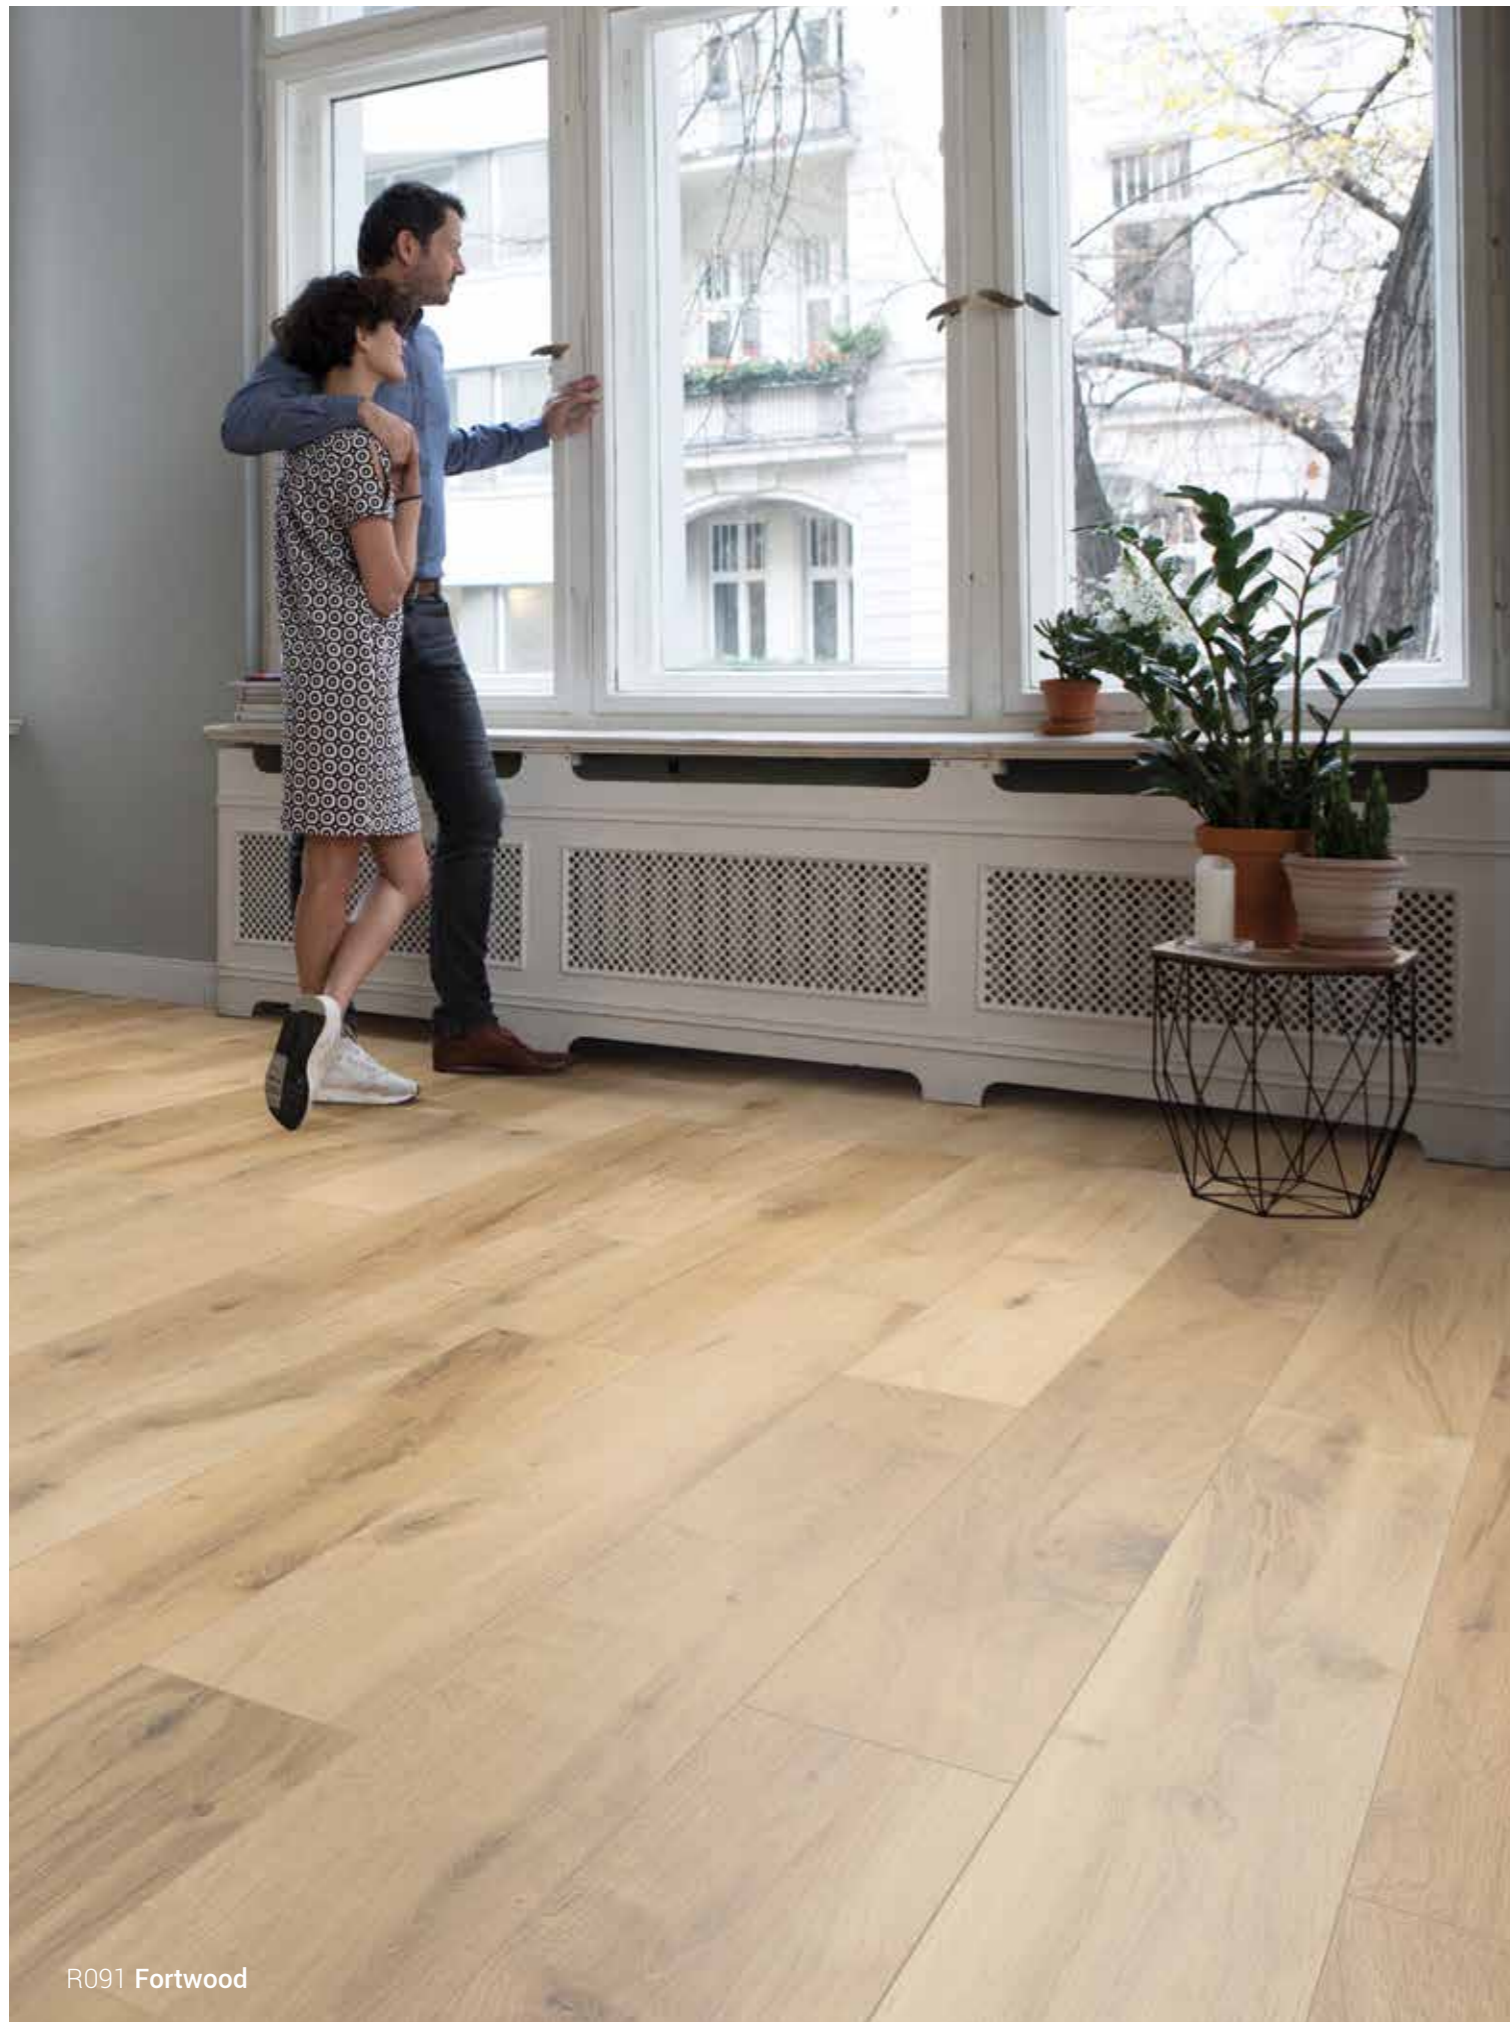

R091 Fortwood

R091

Fortwood

thickness 5 mm
format 1210 x 192 mm
texture HS
Hickory Scrape
lock 1 clic 2go pure