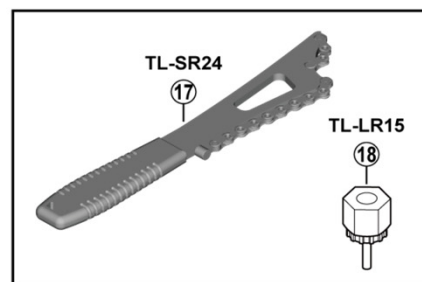

DEORE Cassette Sprocket

CS-M5100 (11-speed)

11-42T

11-51T

- 11-42T sprocket teeth combination: 11-13-15-17-19-21-24-28-32-37-42T
- 11-51T sprocket teeth combination: 11-13-15-18-21-24-28-33-39-45-51T

ITEM NO.	SHIMANO CODE NO.	DESCRIPTION
1	Y0LC98010	Lock Ring
2	Y1RK11000	Sprocket Wheel 11T B (Built in spacer type)
3	Y1RK13000	Sprocket Wheel 13T C (Built in spacer type)
4	Y1RK15000	Sprocket Wheel 15T C
5	Y1RK17000	Sprocket Wheel 17T E
6	Y1RK19000	Sprocket Wheel 19T H
7	Y1VN21000	Sprocket Wheel 21T H
8	Y1VN24000	Sprocket Wheel 24T D
9	Y1VN28000	Sprocket Wheel 28T D
10	Y0LC98020	Sprocket Unit (32-37-42T)
11	Y1YS15000	Sprocket Wheel 15T
12	Y0LC18000	Sprocket Wheel 18T G
13	Y0LC21000	Sprocket Wheel 21T N
14	Y1WM24000	Sprocket Wheel 24T
15	Y1VN05000	Sprocket Spacer (t=2.18 mm)
16	Y1VN02000	Spacer
17	Y13098730	TL-SR24 Sprocket Remover
18	Y12009230	TL-LR15 Lock Ring Removal Tool