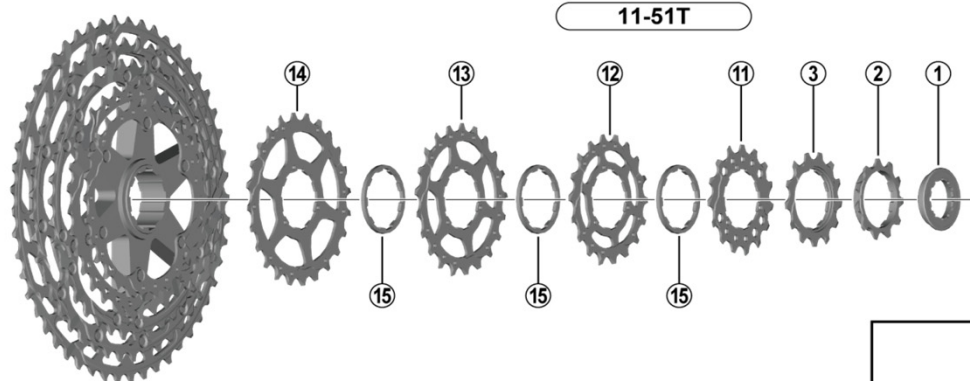

DEORE Cassette Sprocket

CS-M5100 (11-speed)

11-42T

11-51T

- 11-42T sprocket teeth combination: 11-13-15-17-19-21-24-28-32-37-42T
- 11-51T sprocket teeth combination: 11-13-15-18-21-24-28-33-39-45-51T

ITEM NO.	SHIMANO CODE NO.	DESCRIPTION
1	Y0LC98010	Lock Ring
2	Y1RK11000	Sprocket Wheel 11T B (Built in spacer type)
3	Y1RK13000	Sprocket Wheel 13T C (Built in spacer type)
4	Y1RK15000	Sprocket Wheel 15T C
5	Y1RK17000	Sprocket Wheel 17T E
6	Y1RK19000	Sprocket Wheel 19T H
7	Y1VN21000	Sprocket Wheel 21T H
8	Y1VN24000	Sprocket Wheel 24T D
9	Y1VN28000	Sprocket Wheel 28T D
10	Y0LC98020	Sprocket Unit (32-37-42T)
11	Y1YS15000	Sprocket Wheel 15T
12	Y0LC18000	Sprocket Wheel 18T G
13	Y0LC21000	Sprocket Wheel 21T N
14	Y1WM24000	Sprocket Wheel 24T
15	Y1VN05000	Sprocket Spacer (t=2.18 mm)
16	Y1VN02000	Spacer
17	Y13098730	TL-SR24 Sprocket Remover
18	Y12009230	TL-LR15 Lock Ring Removal Tool