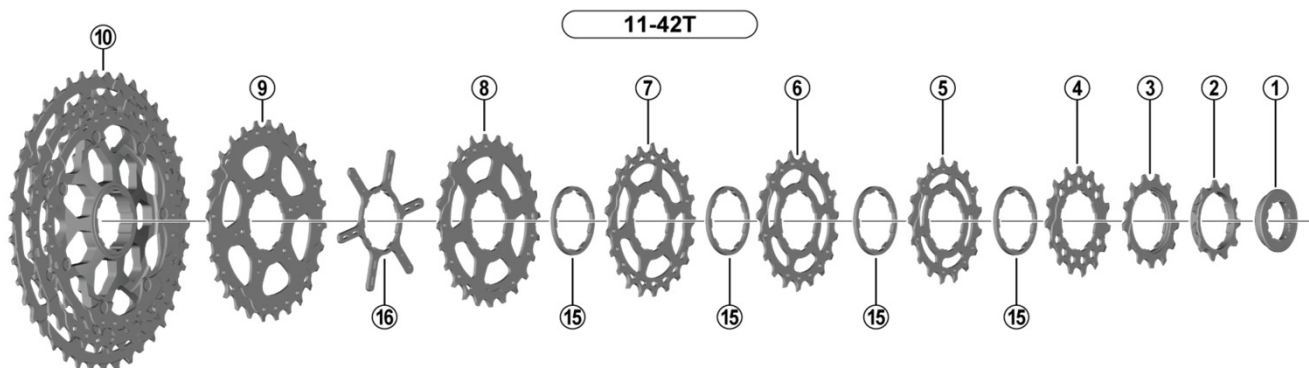

DEORE Cassette Sprocket

CS-M5100 (11-speed)

11-42T

11-51T

- 11-42T sprocket teeth combination: 11-13-15-17-19-21-24-28-32-37-42T
- 11-51T sprocket teeth combination: 11-13-15-18-21-24-28-33-39-45-51T

ITEM NO.	SHIMANO CODE NO.	DESCRIPTION
1	Y0LC98010	Lock Ring
2	Y1RK11000	Sprocket Wheel 11T B (Built in spacer type)
3	Y1RK13000	Sprocket Wheel 13T C (Built in spacer type)
4	Y1RK15000	Sprocket Wheel 15T C
5	Y1RK17000	Sprocket Wheel 17T E
6	Y1RK19000	Sprocket Wheel 19T H
7	Y1VN21000	Sprocket Wheel 21T H
8	Y1VN24000	Sprocket Wheel 24T D
9	Y1VN28000	Sprocket Wheel 28T D
10	Y0LC98020	Sprocket Unit (32-37-42T)
11	Y1YS15000	Sprocket Wheel 15T
12	Y0LC18000	Sprocket Wheel 18T G
13	Y0LC21000	Sprocket Wheel 21T N
14	Y1WM24000	Sprocket Wheel 24T
15	Y1VN05000	Sprocket Spacer (t=2.18 mm)
16	Y1VN02000	Spacer
17	Y13098730	TL-SR24 Sprocket Remover
18	Y12009230	TL-LR15 Lock Ring Removal Tool