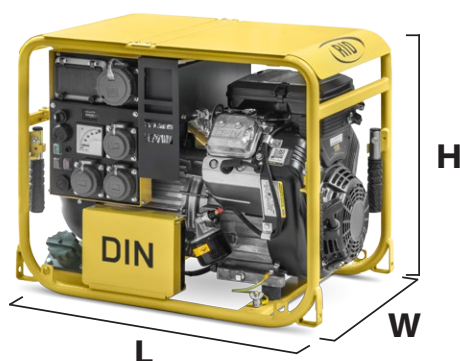

DIN RV 13540 ERN

GASOLINE GENERATOR SET 13 KVA

GENERATORS FOR RESCUE / FIRE

PRODUCT OVERVIEW

TYPE	RV 13540 ERN	
Order number	717084	
Generator type	synchronous	
Nom. output (3~) (cos $\Phi = 0,8$)	kVA	13,0
Nom. output (1~) cos $\varphi = 1,0$	kVA	7,0
Voltage (1~) / (3~)	V	230 / 400
Nom. current (1~) / (3~)	A	30,4 / 18,8
Frequency	Hz	50
Protection Class	IP54	
Engine type	B & S VANGUARD 386447	
Cylinder	2	
Rotational-speed range	rpm	3000
Type of fuel	gasoline 92/95	
Oil	SAE 15W-40	
Oil volume in engine	l	1,7
Engine output	kW	13,5
Cooling	air	
Hand starter (H) / electr. starter (E)	H / E	
Fuel consumption load 100%	l/h	6,7
Noise level	dB(A)	72

DIMENSIONS AND WEIGHTS

LENGTH (L)	WIDTH (W)	HEIGHT (H)	WEIGHT	TANK CAPACITY
820 mm	440 mm	580 mm	135 kg	11 liters