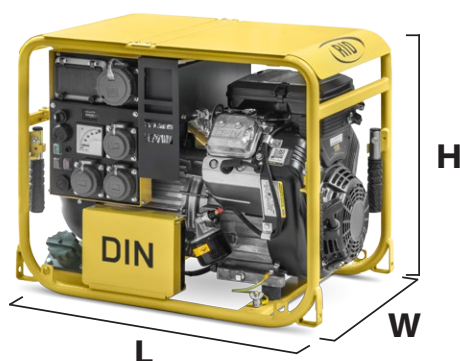

## DIN RV 9540 ERN

GASOLINE GENERATOR SET 9 KVA

GENERATORS FOR RESCUE / FIRE

### PRODUCT OVERVIEW

TYPE		RV 9540 ERN
Order number		717083
Generator type		synchronous
Nom. output (3~) (cos $\Phi=0,8$ )	kVA	8,5
Nom. output (1~) cos $\varphi=1,0$	kVA	5,0
Voltage (1~) / (3~)	V	230 / 400
Nom. current (1~) / (3~)	A	21,7 / 12,2
Frequency	Hz	50
Protection Class		IP54
Engine type		B & S VANGUARD 305447
Cylinder		2
Rotational-speed range	rpm	3000
Type of fuel		gasoline 92/95
Oil		SAE 15W-40
Oil volume in engine	l	1,7
Engine output	kW	9,5
Cooling		air
Hand starter (H) / electr. starter (E)		H / E
Fuel consumption load 100%	l/h	4,9
Noise level	dB(A)	71

### DIMENSIONS AND WEIGHTS

LENGTH (L)	WIDTH (W)	HEIGHT (H)	WEIGHT	TANK CAPACITY
770 mm	440 mm	580 mm	120 kg	11 liters