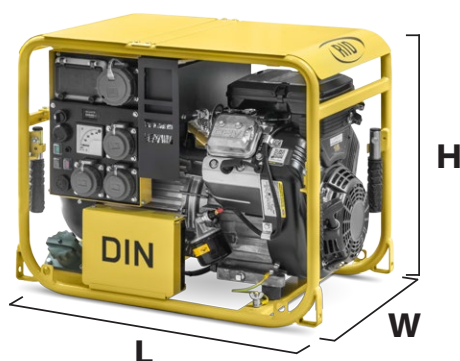

DIN RV 7540 ERN

GASOLINE GENERATOR SET 7 KVA

GENERATORS FOR RESCUE / FIRE

PRODUCT OVERVIEW

TYPE		RV 7540 ERN
Order number		717087
Generator type		synchronous
Nom. output (3~) (cos $\Phi=0,8$)	kVA	7,0
Nom. output (1~) cos $\varphi=1,0$	kVA	4,5
Voltage (1~) / (3~)	V	230 / 400
Nom. current (1~) / (3~)	A	19,5 / 10,0
Frequency	Hz	50
Protection Class		IP54
Engine type		B & S VANGUARD 305447
Cylinder		2
Rotational-speed range	rpm	3000
Type of fuel		gasoline 92/95
Oil		SAE 15W-40
Oil volume in engine	l	1,7
Engine output	kW	9,5
Cooling		air
Hand starter (H) / electr. starter (E)		H / E
Fuel consumption load 100%	l/h	4,9
Noise level	dB(A)	71

DIMENSIONS AND WEIGHTS

LENGTH (L)	WIDTH (W)	HEIGHT (H)	WEIGHT	TANK CAPACITY
770 mm	440 mm	580 mm	116 kg	11 liters