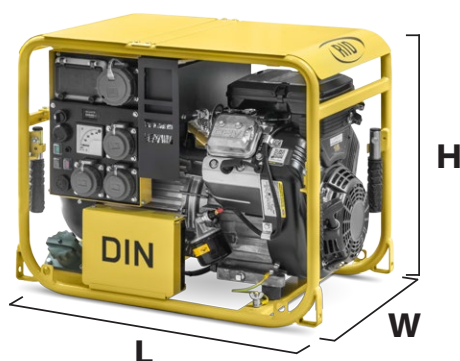

DIN RV 6540 ERN

GASOLINE GENERATOR SET 6 KVA

GENERATORS FOR RESCUE / FIRE

PRODUCT OVERVIEW

TYPE		RV 6540 ERN
Order number		717188
Generator type		synchronous
Nom. output (3~) (cos $\Phi=0,8$)	kVA	6,0
Nom. output (1~) cos $\varphi=1,0$	kVA	4,0
Voltage (1~) / (3~)	V	230 / 400
Nom. current (1~) / (3~)	A	17,3 / 8,7
Frequency	Hz	50
Protection Class		IP54
Engine type		B & S VANGUARD 266447
Cylinder		2
Rotational-speed range	rpm	3000
Type of fuel		gasoline 92/95
Oil		SAE 15W-40
Oil volume in engine	l	1,7
Engine output	kW	9,3
Cooling		air
Hand starter (H) / electr. starter (E)		H / E
Fuel consumption load 100%	l/h	4,9
Noise level	dB(A)	71

DIMENSIONS AND WEIGHTS

LENGTH (L)	WIDTH (W)	HEIGHT (H)	WEIGHT	TANK CAPACITY
770 mm	440 mm	580 mm	101 kg	11 liters