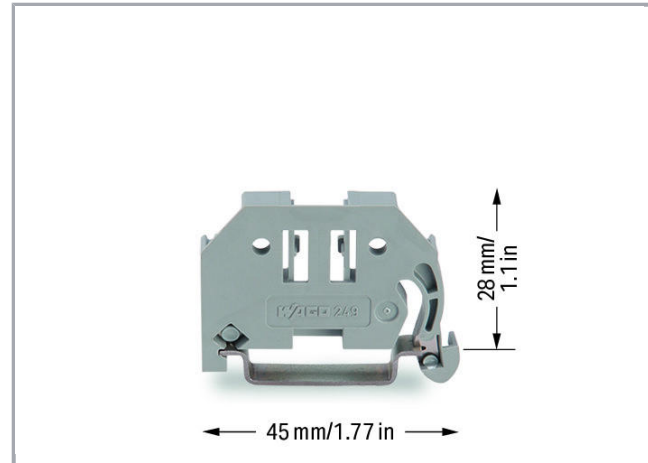

## Data sheet | Item number: 249-116

Screwless end stop; 6 mm wide; for DIN-rail 35 x 15 and 35 x 7.5; gray

[www.wago.com/249-116](http://www.wago.com/249-116)

RoHS Compliant

Color: