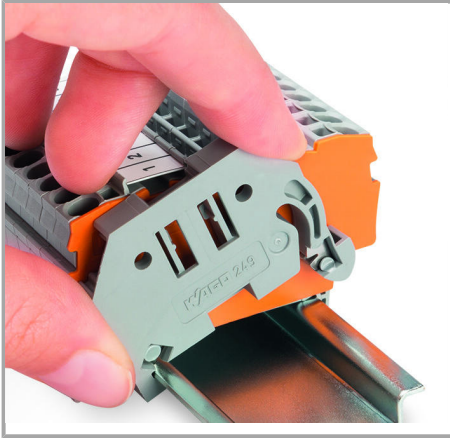

Installation Notes

Installation

Simply snap on.