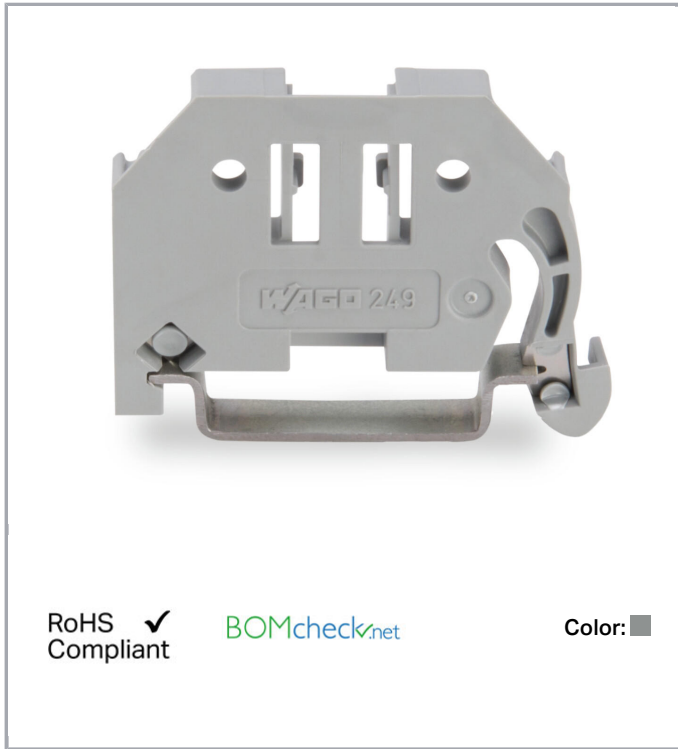

## Data sheet | Item number: 249-116

Screwless end stop; 6 mm wide; for DIN-rail 35 x 15 and 35 x 7.5; gray

[www.wago.com/249-116](http://www.wago.com/249-116)

RoHS Compliant

Color:

### Item description