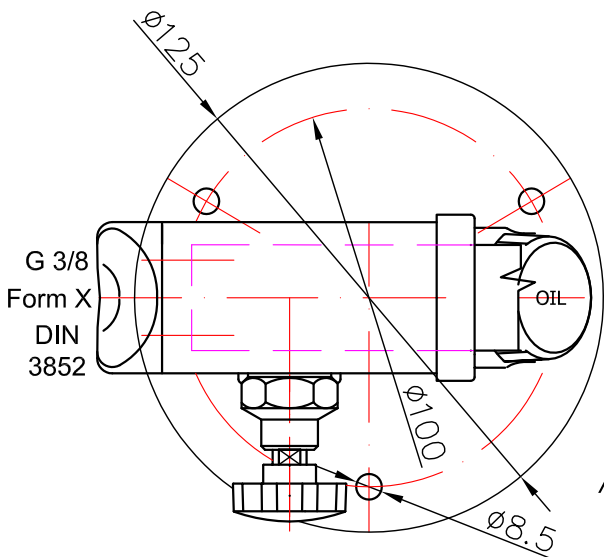

**PISTON HAND PUMP**

double acting function  
 for a single acting cylinder

PRB 12 ...

PRB 25 ...

Article № / Означеніе /	PRB12..	PRB25..
Working volume ( cm <sup>3</sup> ) / Работен обем /	12	25
Rated pressure ( bar ) / Номинално налягане /	320	250
Weight ( kg ) / Маса /	4.0	4.2

**PISTON HAND PUMP**

double acting function  
 for a double acting cylinder

PRBD 12 ...

PRBD 25 ...

with relief valve - R

with bellows - M

Article № / Означение /	PRBD12 ...	PRBD25...
Working volume ( cm <sup>3</sup> ) / Работен обем /	12	25
Rated pressure ( bar ) / Номинално налягане /	320	250
Weight ( kg ) / Маса /	4.0	4.2

**PLUNGER HAND PUMP**

single acting function  
 for a single acting cylinder

PRP 12 ...

PRP 18 ...

PRP 25 ...

Article № / Означение /	PRP 12	PRP 18	PRP 25
Working volume ( cm <sup>3</sup> ) / Работен обем /	12	18	25
Rated pressure ( bar ) / Номинално налягане /	300	200	160
Weight ( kg ) / Маса /	4.6	4.6	4.6