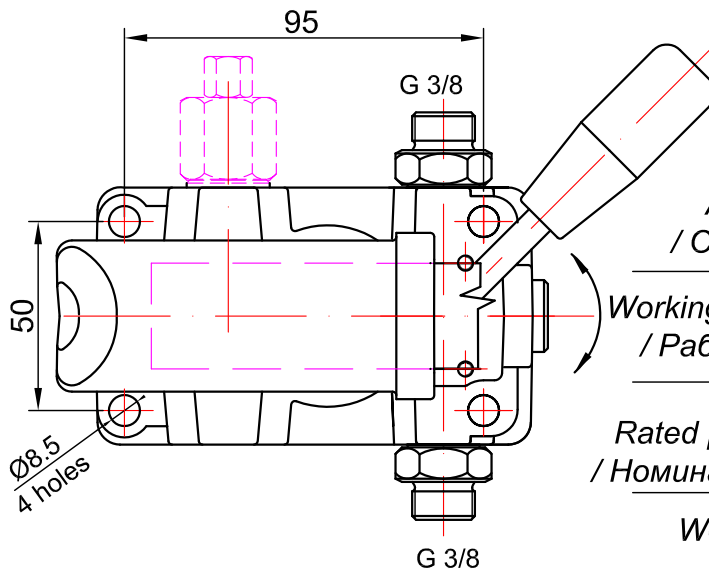

**PISTON HAND PUMP**

double acting function  
 for a single acting cylinder

PRB 12 ...

PRB 25 ...

Article № / Означеніе /	PRB12..	PRB25..
Working volume ( cm <sup>3</sup> ) / Работен обем /	12	25
Rated pressure ( bar ) / Номинално налягане /	320	250
Weight ( kg ) / Маса /	4.0	4.2

**PISTON HAND PUMP**

double acting function  
 for a double acting cylinder

PRBD 12 ...

PRBD 25 ...

with relief valve - R

with bellows - M

Article № / Означение /	PRBD12 ...	PRBD25...
Working volume ( cm <sup>3</sup> ) / Работен обем /	12	25
Rated pressure ( bar ) / Номинално налягане /	320	250
Weight ( kg ) / Маса /	4.0	4.2

**PLUNGER HAND PUMP**

single acting function  
 for a single acting cylinder

PRP 12 ...

PRP 18 ...

PRP 25 ...

Article № / Означение /	PRP 12	PRP 18	PRP 25
Working volume ( cm <sup>3</sup> ) / Работен обем /	12	18	25
Rated pressure ( bar ) / Номинално налягане /	300	200	160
Weight ( kg ) / Маса /	4.6	4.6	4.6