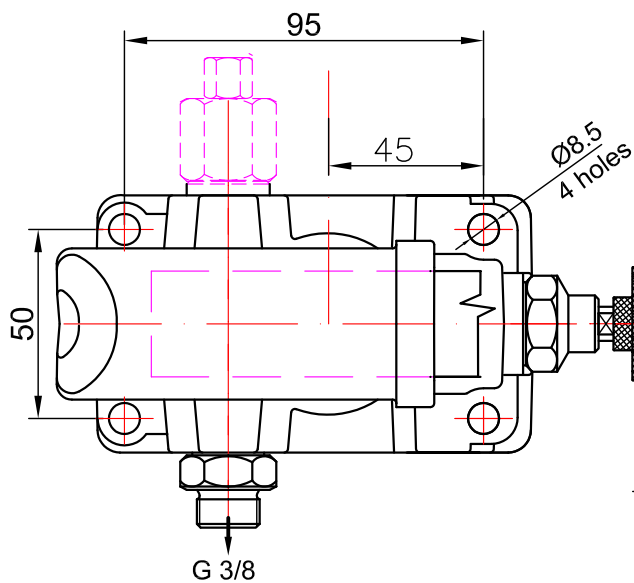

**PISTON HAND PUMP**

double acting function  
 for a single acting cylinder

PRB 12 ...

PRB 25 ...

Article № / Означеніе /	PRB12..	PRB25..
Working volume ( cm <sup>3</sup> ) / Работен обем /	12	25
Rated pressure ( bar ) / Номинално налягане /	320	250
Weight ( kg ) / Маса /	4.0	4.2

**PISTON HAND PUMP**

double acting function  
 for a double acting cylinder

PRBD 12 ...

PRBD 25 ...

with relief valve - R

with bellows - M

Article № / Означение /	PRBD12 ...	PRBD25...
Working volume ( cm <sup>3</sup> ) / Работен обем /	12	25
Rated pressure ( bar ) / Номинално налягане /	320	250
Weight ( kg ) / Маса /	4.0	4.2

**PLUNGER HAND PUMP**

single acting function  
 for a single acting cylinder

PRP 12 ...

PRP 18 ...

PRP 25 ...

Article № / Означение /	PRP 12	PRP 18	PRP 25
Working volume ( cm <sup>3</sup> ) / Работен обем /	12	18	25
Rated pressure ( bar ) / Номинално налягане /	300	200	160
Weight ( kg ) / Маса /	4.6	4.6	4.6