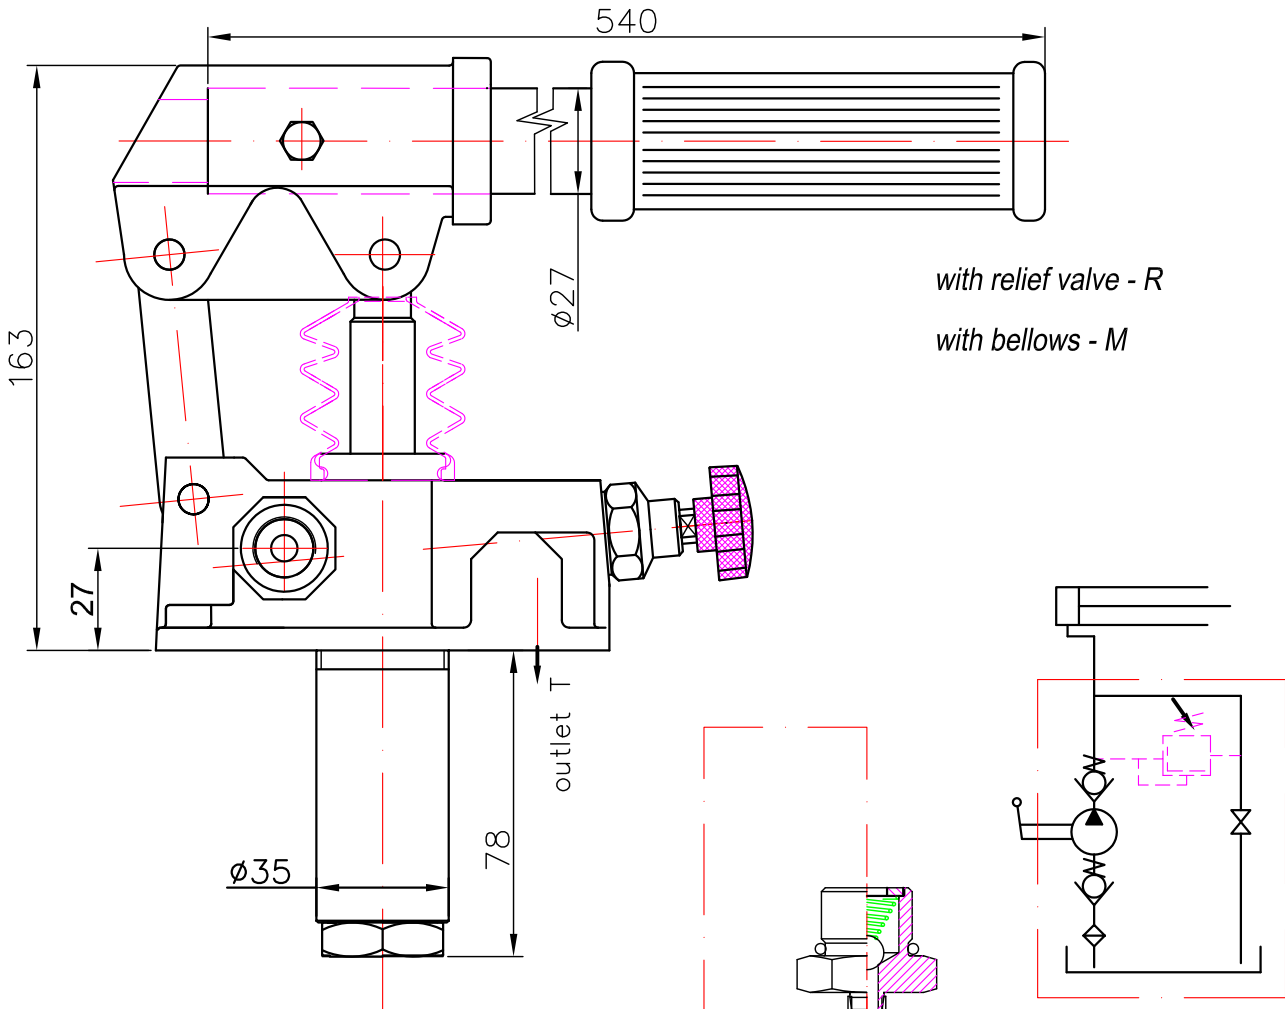

**PISTON HAND PUMP**

double acting function  
 for a single acting cylinder

PRB 12 ...

PRB 25 ...

Article № / Означеніе /	PRB12..	PRB25..
Working volume ( cm <sup>3</sup> ) / Работен обем /	12	25
Rated pressure ( bar ) / Номинално налягане /	320	250
Weight ( kg ) / Маса /	4.0	4.2

**PISTON HAND PUMP**

double acting function  
 for a double acting cylinder

PRBD 12 ...

PRBD 25 ...

with relief valve - R

with bellows - M

Article № / Означение /	PRBD12 ...	PRBD25...
Working volume ( cm <sup>3</sup> ) / Работен обем /	12	25
Rated pressure ( bar ) / Номинално налягане /	320	250
Weight ( kg ) / Маса /	4.0	4.2

**PLUNGER HAND PUMP**

single acting function  
 for a single acting cylinder

PRP 12 ...

PRP 18 ...

PRP 25 ...

Article № / Означение /	PRP 12	PRP 18	PRP 25
Working volume ( cm <sup>3</sup> ) / Работен обем /	12	18	25
Rated pressure ( bar ) / Номинално налягане /	300	200	160
Weight ( kg ) / Маса /	4.6	4.6	4.6