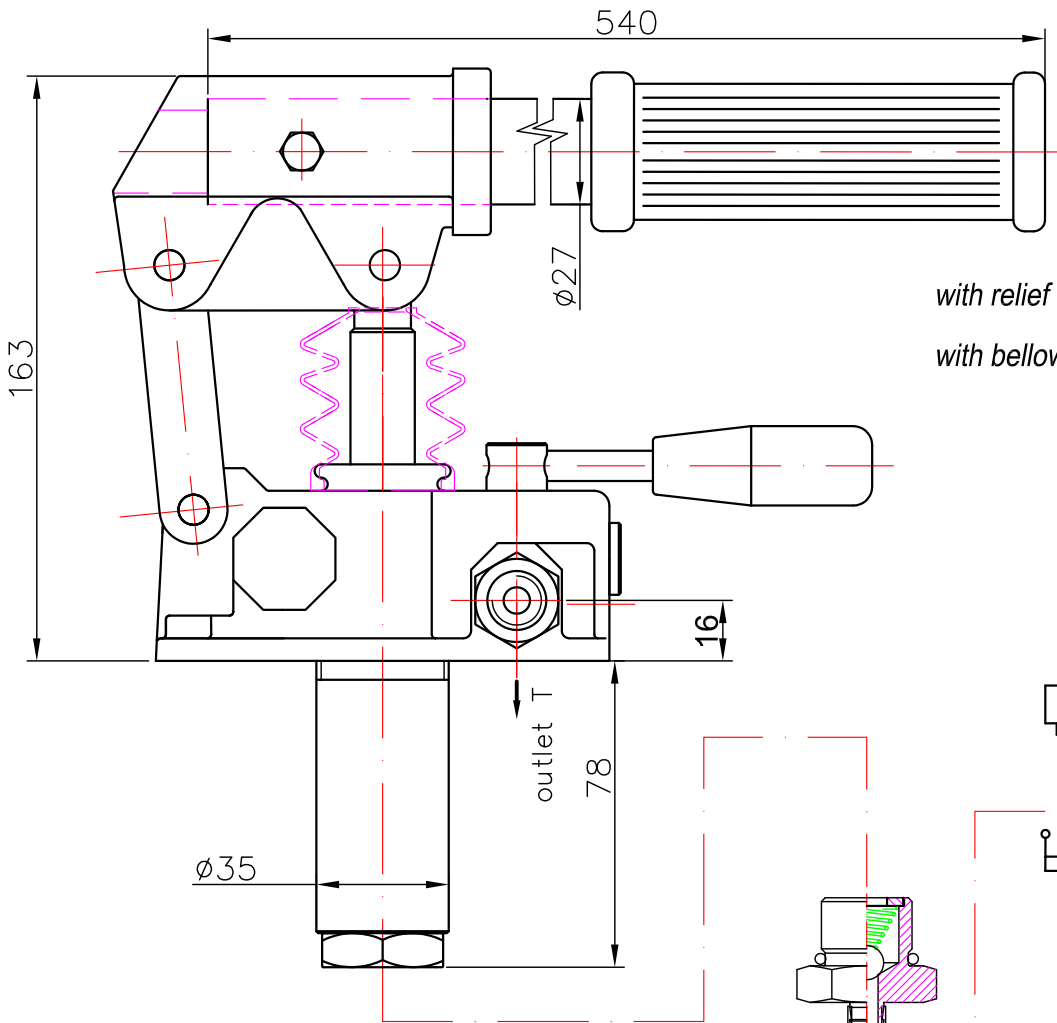

**PISTON HAND PUMP**

double acting function  
 for a single acting cylinder

PRB 12 ...

PRB 25 ...

Article № / Означеніе /	PRB12..	PRB25..
Working volume ( cm <sup>3</sup> ) / Работен обем /	12	25
Rated pressure ( bar ) / Номинално налягане /	320	250
Weight ( kg ) / Маса /	4.0	4.2

**PISTON HAND PUMP**

double acting function  
 for a double acting cylinder

PRBD 12 ...

PRBD 25 ...

with relief valve - R

with bellows - M

Article № / Означение /	PRBD12 ...	PRBD25...
Working volume ( cm <sup>3</sup> ) / Работен обем /	12	25
Rated pressure ( bar ) / Номинално налягане /	320	250
Weight ( kg ) / Маса /	4.0	4.2

**PLUNGER HAND PUMP**

single acting function  
 for a single acting cylinder

PRP 12 ...

PRP 18 ...

PRP 25 ...

Article № / Означение /	PRP 12	PRP 18	PRP 25
Working volume ( cm <sup>3</sup> ) / Работен обем /	12	18	25
Rated pressure ( bar ) / Номинално налягане /	300	200	160
Weight ( kg ) / Маса /	4.6	4.6	4.6