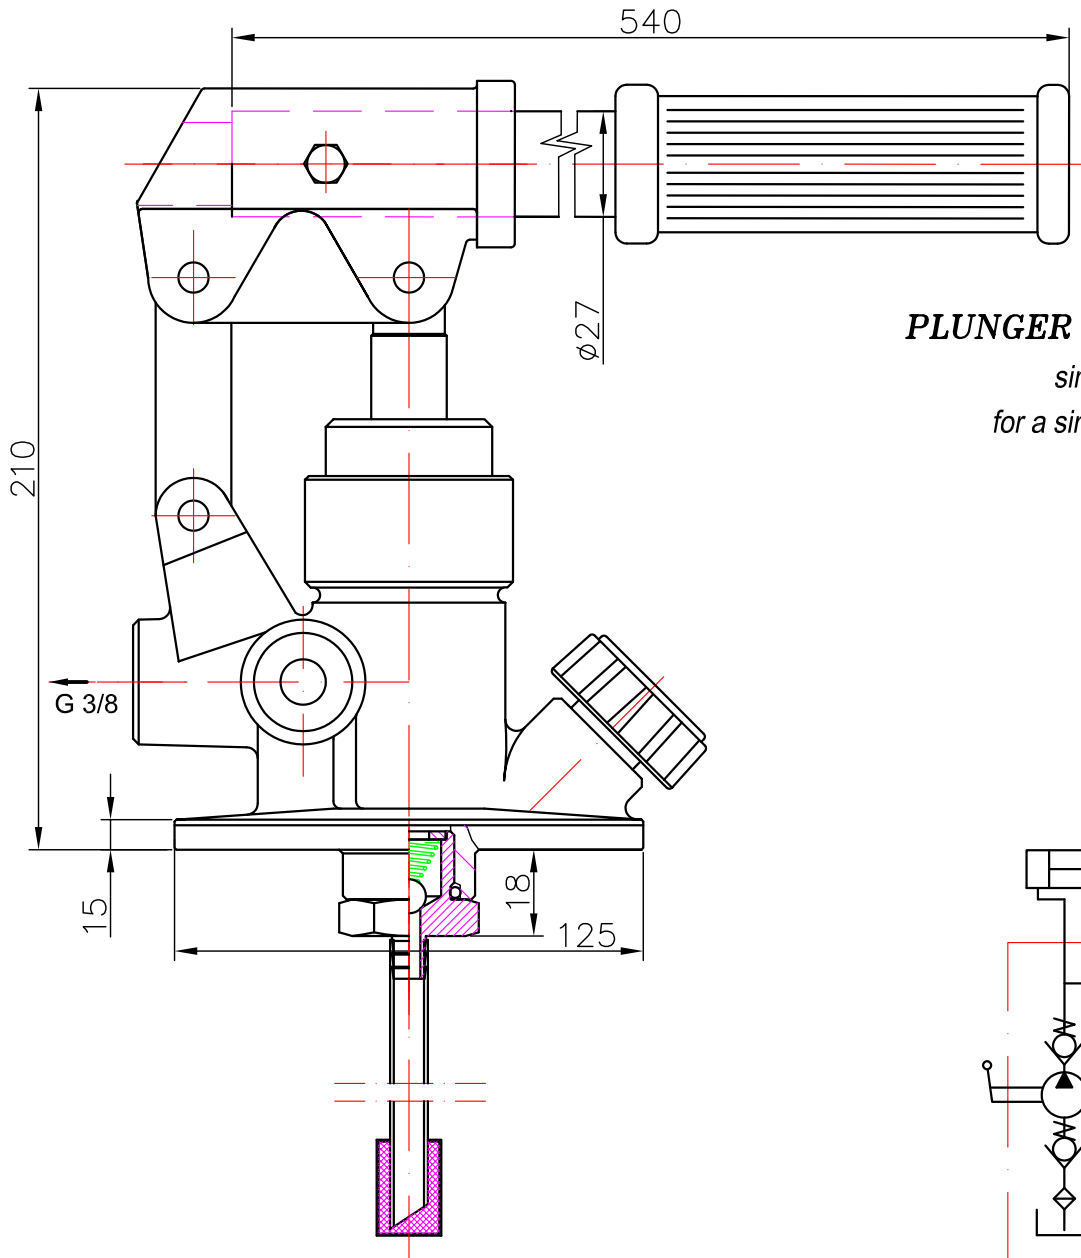

**PISTON HAND PUMP**

double acting function  
 for a single acting cylinder

PRB 12 ...

PRB 25 ...

Article № / Означеніе /	PRB12..	PRB25..
Working volume ( cm <sup>3</sup> ) / Работен обем /	12	25
Rated pressure ( bar ) / Номинално налягане /	320	250
Weight ( kg ) / Маса /	4.0	4.2

**PISTON HAND PUMP**

double acting function  
 for a double acting cylinder

PRBD 12 ...

PRBD 25 ...

with relief valve - R

with bellows - M

Article № / Означение /	PRBD12 ...	PRBD25...
Working volume ( cm <sup>3</sup> ) / Работен обем /	12	25
Rated pressure ( bar ) / Номинално налягане /	320	250
Weight ( kg ) / Маса /	4.0	4.2

**PLUNGER HAND PUMP**

single acting function  
 for a single acting cylinder

PRP 12 ...

PRP 18 ...

PRP 25 ...

Article № / Означение /	PRP 12	PRP 18	PRP 25
Working volume ( cm <sup>3</sup> ) / Работен обем /	12	18	25
Rated pressure ( bar ) / Номинално налягане /	300	200	160
Weight ( kg ) / Маса /	4.6	4.6	4.6