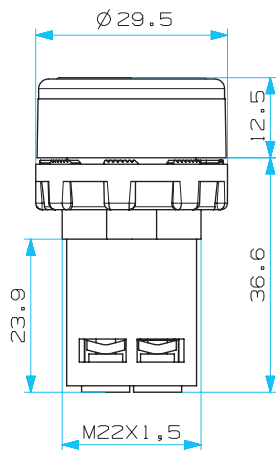

Monoblok Kalıcı Buton
Monoblock Stay-Put Button