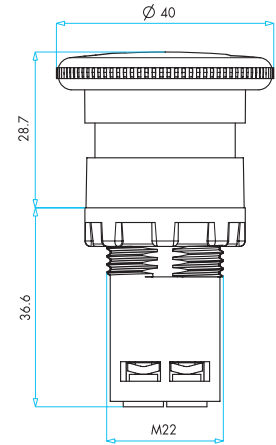

BET60P
(Plastik / Plastic)
BET60A
(Alüminyum / Aluminium)
Etiket Ø 60 mm Acil Stop
Plate Ø 60 mm Emergency Stop

BET90P
(Plastik / Plastic)
BET90A
(Alüminyum / Aluminium)
Etiket Ø 90 mm Acil Stop
Plate Ø 90 mm Emergency Stop

BOYUTLAR (mm) / DIMENSIONS (mm)

Düz Kafalı Yaylı Buton
Flush, Spring Return

40 mm Acil Stop Butonu
40 mm Emergency Stop

40 mm Mantar Buton
40 mm Mushroom Button

Seçici Buton
Selector Switch

Sinyal (Petekli Cam)
Signal (Comb Glass)