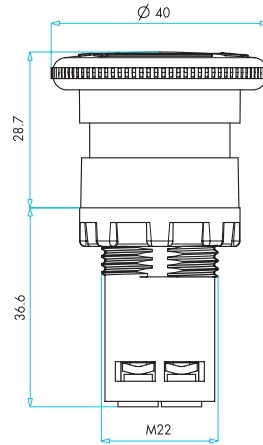

BET60P
(Plastik / Plastic)
BET60A
(Alüminyum / Aluminium)
Etiket Ø 60 mm Acil Stop
Plate Ø 60 mm Emergency Stop

BET90P
(Plastik / Plastic)
BET90A
(Alüminyum / Aluminium)
Etiket Ø 90 mm Acil Stop
Plate Ø 90 mm Emergency Stop

BOYUTLAR (mm) / DIMENSIONS (mm)

Düz Kafalı Yaylı Buton
Flush, Spring Return

40 mm Acil Stop Butonu
40 mm Emergency Stop

40 mm Mantar Buton
40 mm Mushroom Button

Seçici Buton
Selector Switch

Sinyal (Petekli Cam)
Signal (Comb Glass)