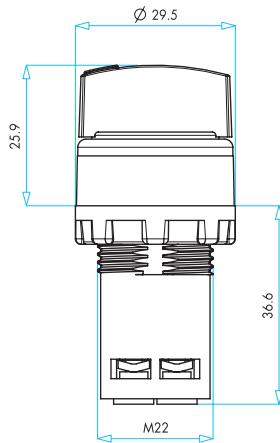

BET60P
(Plastik / Plastic)
BET60A
(Alüminyum / Aluminium)
Etiket Ø 60 mm Acil Stop
Plate Ø 60 mm Emergency Stop

BET90P
(Plastik / Plastic)
BET90A
(Alüminyum / Aluminium)
Etiket Ø 90 mm Acil Stop
Plate Ø 90 mm Emergency Stop

BOYUTLAR (mm) / DIMENSIONS (mm)

Düz Kafalı Yaylı Buton
Flush, Spring Return

40 mm Acil Stop Butonu
40 mm Emergency Stop

40 mm Mantar Buton
40 mm Mushroom Button

Seçici Buton
Selector Switch

Sinyal (Petekli Cam)
Signal (Comb Glass)