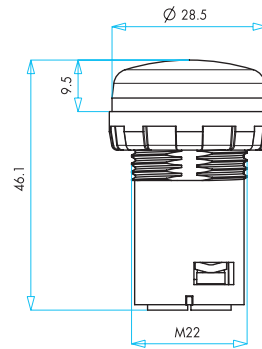

BET60P
(Plastik / Plastic)
BET60A
(Alüminyum / Aluminium)
Etiket Ø 60 mm Acil Stop
Plate Ø 60 mm Emergency Stop

BET90P
(Plastik / Plastic)
BET90A
(Alüminyum / Aluminium)
Etiket Ø 90 mm Acil Stop
Plate Ø 90 mm Emergency Stop

BOYUTLAR (mm) / DIMENSIONS (mm)

Düz Kafalı Yaylı Buton
Flush, Spring Return

40 mm Acil Stop Butonu
40 mm Emergency Stop

40 mm Mantar Buton
40 mm Mushroom Button

Seçici Buton
Selector Switch

Sinyal (Petekli Cam)
Signal (Comb Glass)