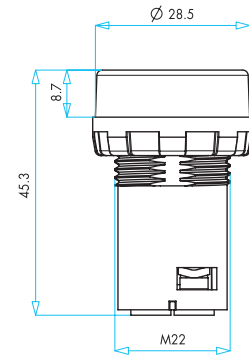

BET60P
(Plastik / Plastic)
BET60A
(Alüminyum / Aluminium)
Etiket Ø 60 mm Acil Stop
Plate Ø 60 mm Emergency Stop

BET90P
(Plastik / Plastic)
BET90A
(Alüminyum / Aluminium)
Etiket Ø 90 mm Acil Stop
Plate Ø 90 mm Emergency Stop

BOYUTLAR (mm) / DIMENSIONS (mm)

Düz Kafalı Yaylı Buton
Flush, Spring Return

40 mm Acil Stop Butonu
40 mm Emergency Stop

40 mm Mantar Buton
40 mm Mushroom Button

Seçici Buton
Selector Switch

Sinyal (Petekli Cam)
Signal (Comb Glass)