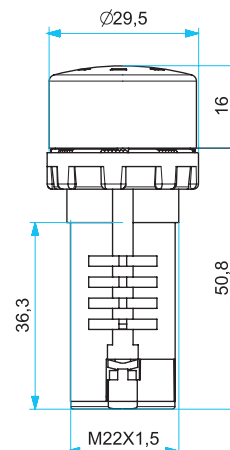

Monoblok Buzzer
Monoblock Buzzer