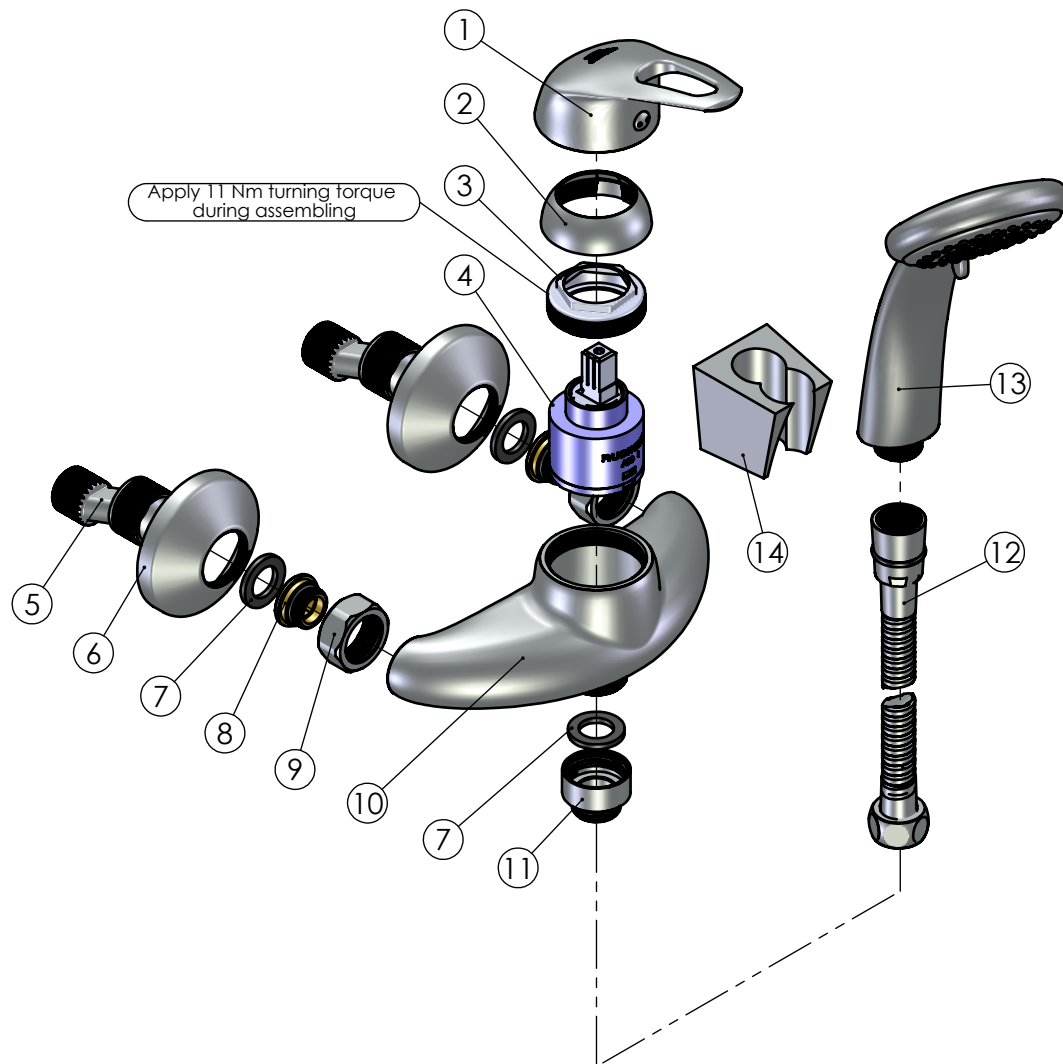

RUBINETA

Product name: **Faucet P-12/K STAR**
Product Code: **P20K01**

ITEM NO.	PART CODE	NAME	QUANTITY
1	631136	Cartridge handle Star	1
2	636202	Cartridge cap 47mm	1
3	636302	Stainless steel cartridge nut M42x1.25	1
4	634005	Cartridge 40 mm	1
5	636601	Eccentric 43x10	2
6	636610	Eccentric plate 65x20	2
7	632002	Square washer G3/4"	3
8	636403	Fixing back seat M18x1.5	2
9	636310	Back seat nut G3/4"	2
10	635045	Body P-12	1
11	636925	Adapter F3/4" - M1/2"	1
12	600014	Shower hose Con/Imp double lock 150cm	1
13	622045	Handshower Delta	1
14	623005	Shower holder Grand	1