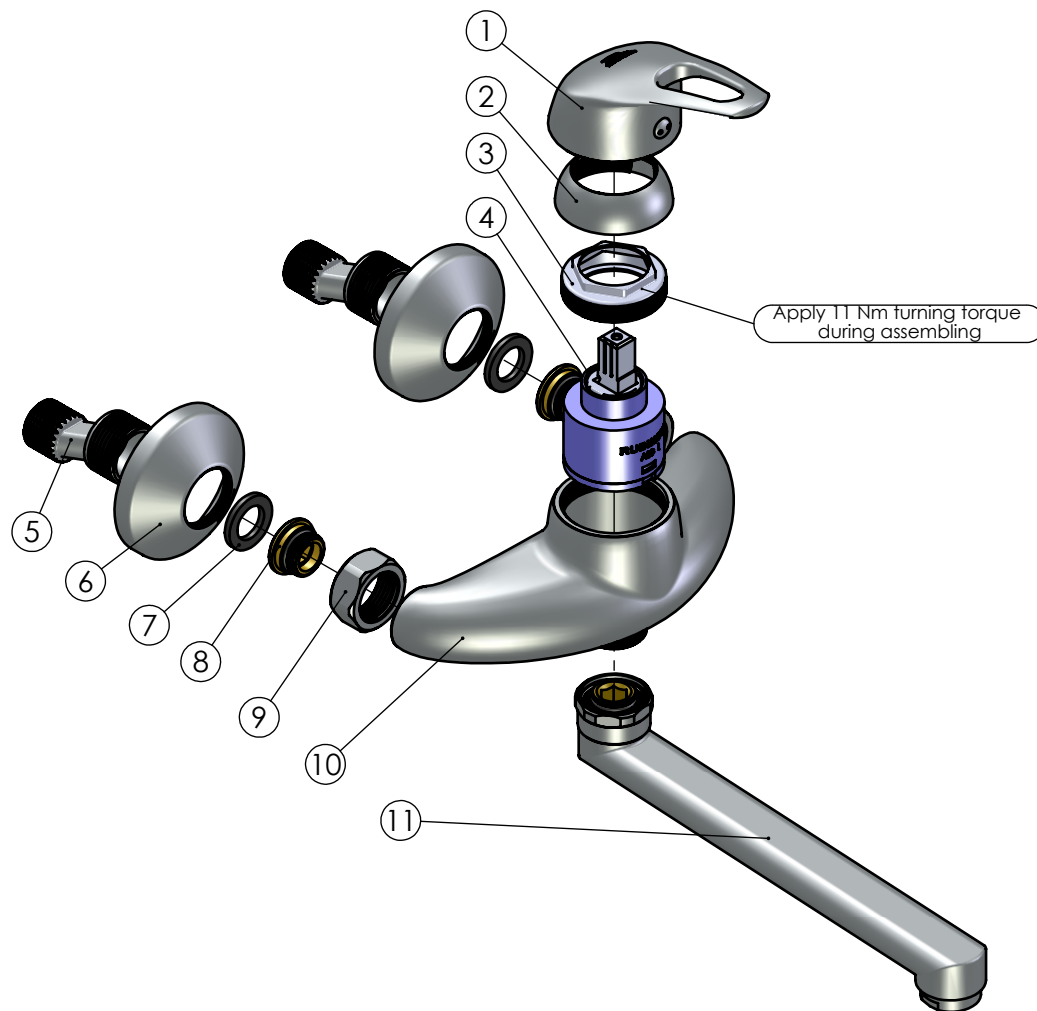

RUBINETA

Product name: **Faucet P-14 STAR**
Product Code: **P41001**

ITEM NO.	PART CODE	NAME	QUANTITY
1	631011	Cartridge handle Star	1
2	636202	Cartridge cap 47mm	1
3	636302	Stainless steel cartridge nut M42x1.25	1
4	634005	Cartridge 40 mm	1
5	636601	Eccentric 43x10	2
6	636610	Eccentric plate 65x20	2
7	632002	Square washer G3/4"	2
8	636403	Fixing back seat M18x1.5	2
9	636310	Back seat nut G3/4"	2
10	635045	Body P-12	1
11	633013	Spout C 200 assembly *	1