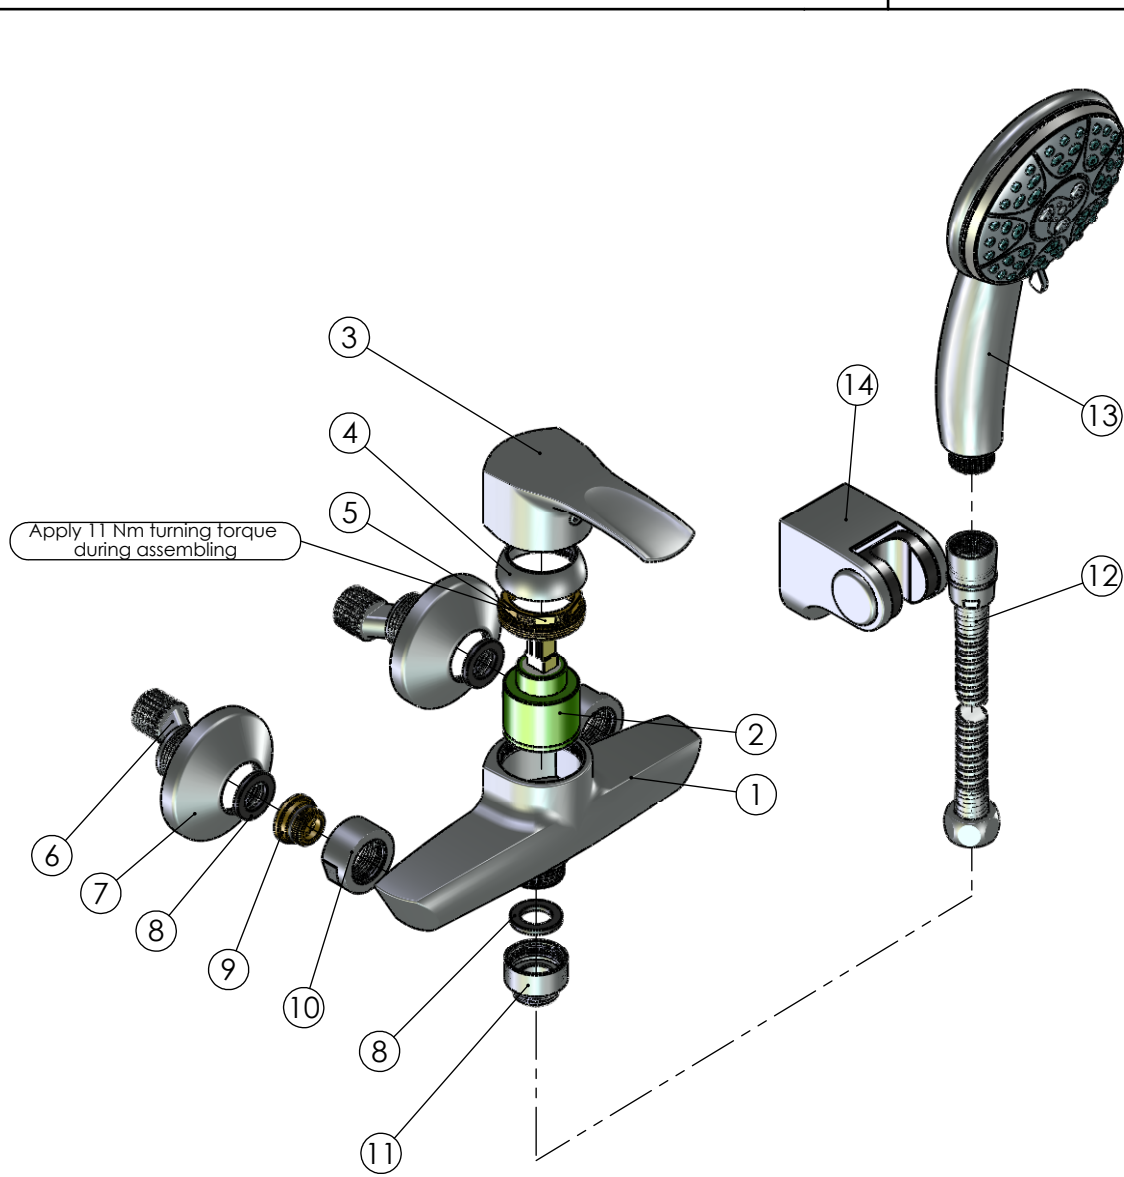

RUBINETA

Product name: **Faucet Artis-12/K**  
Product Code: **540047**

ITEM NO.	PART CODE	NAME	QUANTITY
1	635252	Body Artis-12	1
2	634026	Cartridge 35mm Citec 2 steps (green)	1
3	631189	Handle Artis assembly	1
4	636201	Cartridge cap 41mm	1
5	636361	Cartridge nut M40x1.25	1
6	636601	Eccentric 43x10	2
7	636610	Eccentric plate 65x20	2
8	632002	Square washer G3/4"	3
9	636406	Fixing set back seat M18x1.5	2
10	636312	Round back nut G3/4"	2
11	636925	Adapter F3/4" - M1/2"	1
12	600044	Shower hose Superflex Con/Imp (WT)	1
13	622013	Handshower Snow	1
14	623003	Shower holder Fix	1