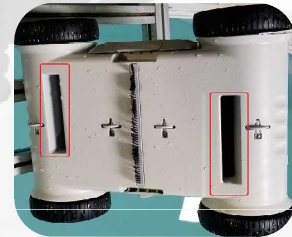

Robotic Pool Floor Cleaner HJ1103

Build-in Battery & Cordless

The robot HJ1103 uses "Build-in" battery as its driving power, and cleans your pool automatically in limited time. It's cordless and equipped with a build-in rechargeable lithium battery. It is applicable for both above-ground pool and in-ground pool with flat floor.

- Recommend to use for pools up to 100m² (1076 sq.ft)
- Start to work automatically as soon as it is immersed onto the pool floor
- Battery life: up to 100 min; Charging time: 3-4 hours *
- Unique "Flash Wash" for filter mesh/container easily rinse by a hose
- Large container with capacity of 5L (1.32gal)
- Built-in water sensor activates the cleaner once it is fully submerged in water, and deactivates when water level is insufficient to protect the motor

**For quick charge adaptor*

"One-Step" of Easy Buckle to open and close

"One-Step" of easily rinsing the filter mesh/cleaner tank by a hose

2 wide suction doors which are diagonally located at both sides of the bottom

Equipped with small wheels and a brush

Multi-color LED running-state indicator

Extra light, easy to withdraw from the water

Main features

- "Ful-Coverage" technology, complete/half way running programe enables to clean the full floor in a shorter time
- Unique Technogym of "Touch and Reverse"- touch wall then reverse running direction
- "Power Detection" & "Self Pull Over" technology- automatically moving to pool edge when the battery power is running out for user to charge.
- "Smart & Fast" charger-over load protection & temperature detection