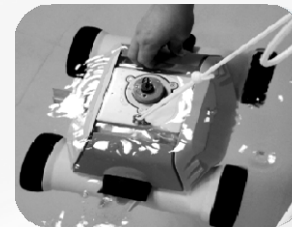

Robotic Pool Floor Cleaner HJ1103

Build-in Battery & Cordless

The robot HJ1103 uses "Build-in" battery as its driving power, and cleans your pool automatically in limited time. It's cordless and equipped with a build-in rechargeable lithium battery. It is applicable for both above-ground pool and in-ground pool with flat floor.

- Recommend to use for pools up to 100m² (1076 sq.ft)
- Start to work automatically as soon as it is immersed onto the pool floor
- Battery life: up to 100 min; Charging time: 3-4 hours *
- Unique "Flash Wash" for filter mesh/container easily rinse by a hose
- Large container with capacity of 5L (1.32gal)
- Built-in water sensor activates the cleaner once it is fully submerged in water, and deactivates when water level is insufficient to protect the motor

**For quick charge adaptor*

"One-Step" of Easy Buckle to open and close

"One-Step" of easily rinsing the filter mesh/cleaner tank by a hose

2 wide suction doors which are diagonally located at both sides of the bottom

Equipped with small wheels and a brush

Multi-color LED running-state indicator

Extra light, easy to withdraw from the water

Main features

- "Ful-Coverage" technology, complete/half way running programe enables to clean the full floor in a shorter time
- Unique Technogym of "Touch and Reverse"- touch wall then reverse running direction
- "Power Detection" & "Self Pull Over" technology- automatically moving to pool edge when the battery power is running out for user to charge.
- "Smart & Fast" charger-over load protection & temperature detection