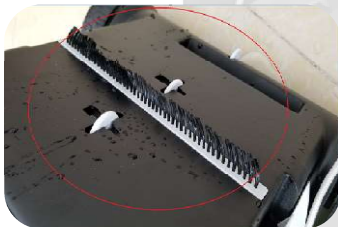

- Recommend to use for pools up to 100m² (1076 sq.ft)
- Start to work automatically as soon as it is immersed onto the pool floor
- Battery life: up to 100 min; Charging time: 3-4 hours *
- Unique "Flash Wash" for filter mesh/container easily rinse by a hose
- Large container with capacity of 5L (1.32gal)
- Built-in water sensor activates the cleaner once it is fully submerged in water, and deactivates when water level is insufficient to protect the motor

**For quick charge adaptor*

"One-Step" of Easy Buckle to open and close

"One-Step" of easily rinsing the filter mesh/cleaner tank by a hose

2 wide suction doors which are diagonally located at both sides of the bottom

Equipped with small wheels and a brush

Multi-color LED running-state indicator

Extra light, easy to withdraw from the water

Main features

- "Ful-Coverage" technology, complete/half way running programe enables to clean the full floor in a shorter time
- Unique Technogym of "Touch and Reverse"- touch wall then reverse running direction
- "Power Detection" & "Self Pull Over" technology- automatically moving to pool edge when the battery power is running out for user to charge.
- "Smart & Fast" charger-over load protection & temperature detection