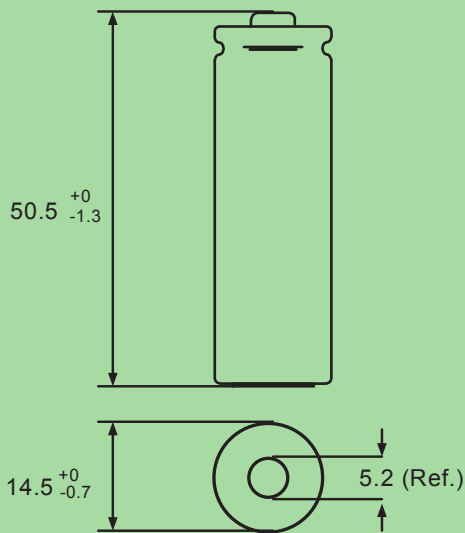

Unit : mm

Benefits :

- Ideal for Photo flash
- More flashes
- Faster recovery time
- Ready to use precharged, guaranteed for 6 years
- Recharged by GP Charger for the best performance
- Cost saving and environmentally friendly

Specifications :

- GP ReCyko⁺ Pro Photo Flash Rechargeable battery
- Nickel Metal Hydride chemistry
- AA size
- Rated capacity 2600mAh
- Nominal voltage 1.2V
- Gross weight ~31g

Applications best for :

Battery handling :

- Batteries should be charged prior to use.
- Remove batteries from the electrical device if the device is not going to be used for a long period of time.
- Do not mix new batteries in use with semi-used batteries.
- In order to maintain satisfactory cell/battery performance when being stored under an extensive period of time, fully charging the cell/battery every 6-9 months is highly recommended.