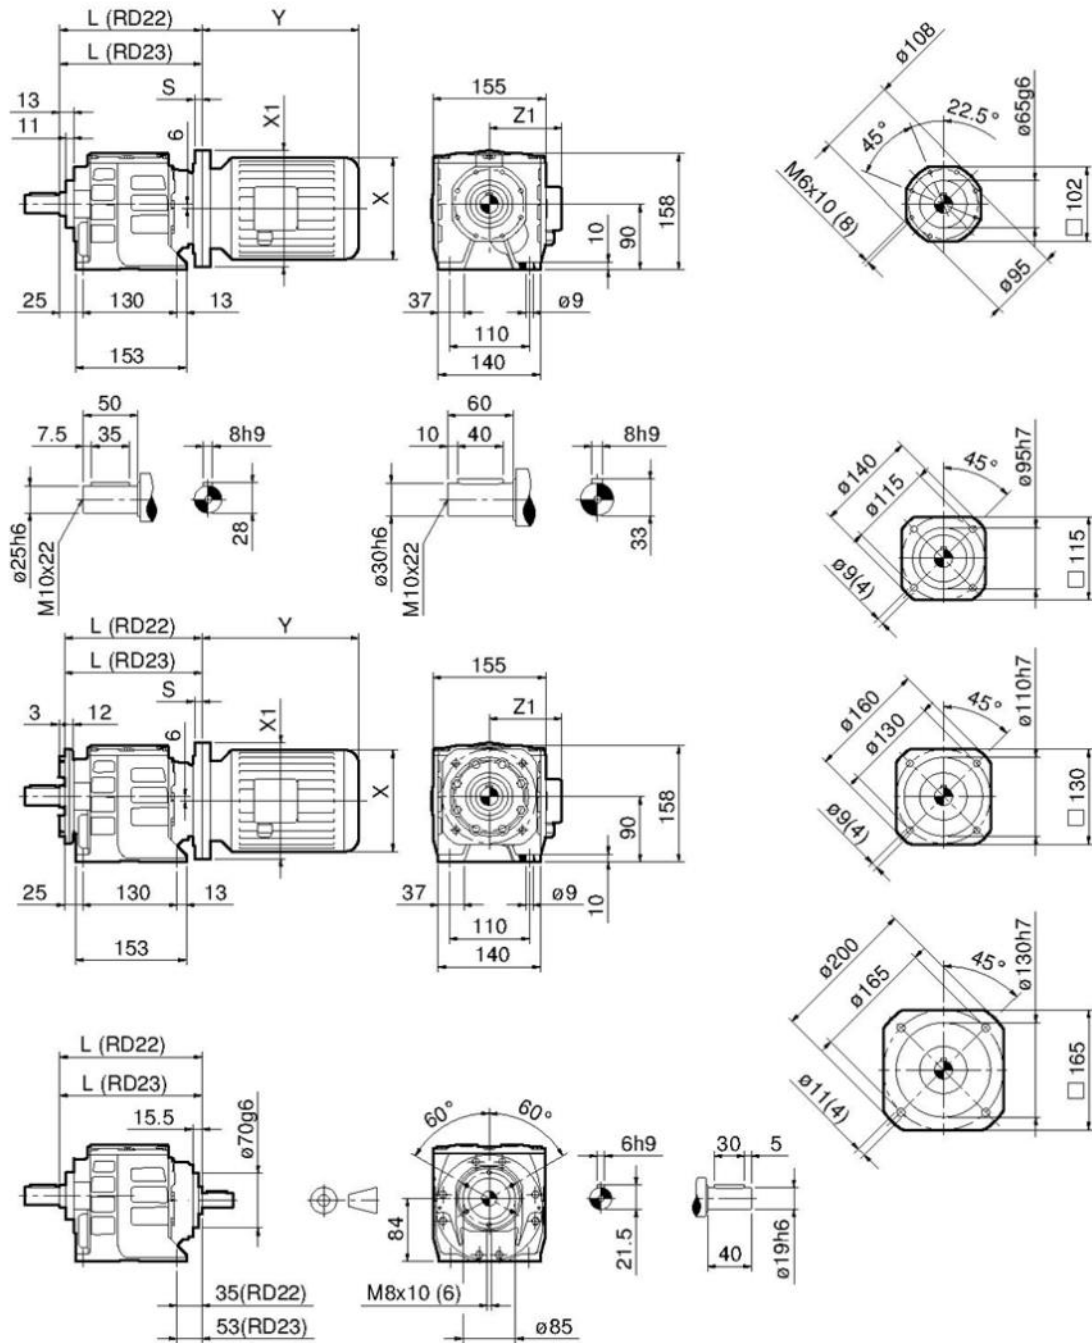

RD 22-23

RD	22 / 23	22 / 23	22 / 23	22 / 23	22 / 23	22	22	---
IEC	63	71	80	90 S	90 L	100	112	---
X / Y / Z1	Dimensioni: pag.43 - Dimensions: page 43 - Abmessungen: Seite 43							---
X1 (B5) / S	140/10	160/11.5	200/11	200/11	200/11	250/13	250/13	---
X1 (B14) / S	---	105/10.5	120/10	140/10	140/10	160/11.5	160/11.5	---
L (RD22)	192	190	190[192-B14]	190[192-B14]	190[192-B14]	191[190-B14]	191[190-B14]	---
L (RD23)	211	209	209[211-B14]	209[211-B14]	209[211-B14]	---	---	---

Dimensioni e pesi non impegnativi

Not binding dimensions and weights

unverbindliche Abmessungen u. Gewichte