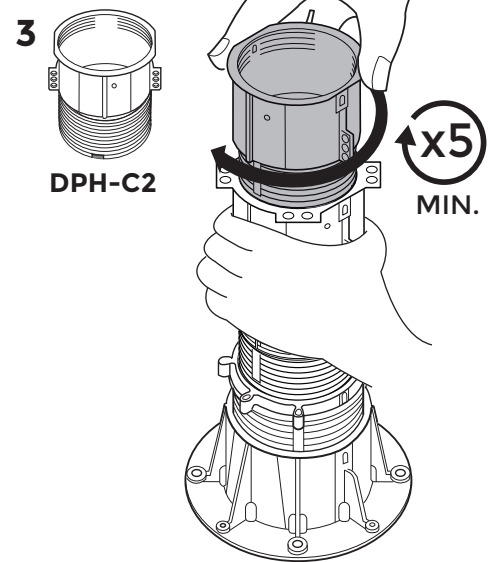

DPH-8 / 355 → 515mm
Assembly

DPH-Series

p.1/2

©copyright, 2018, BUZON PEDESTAL INTERNATIONAL

OUT

KEYS