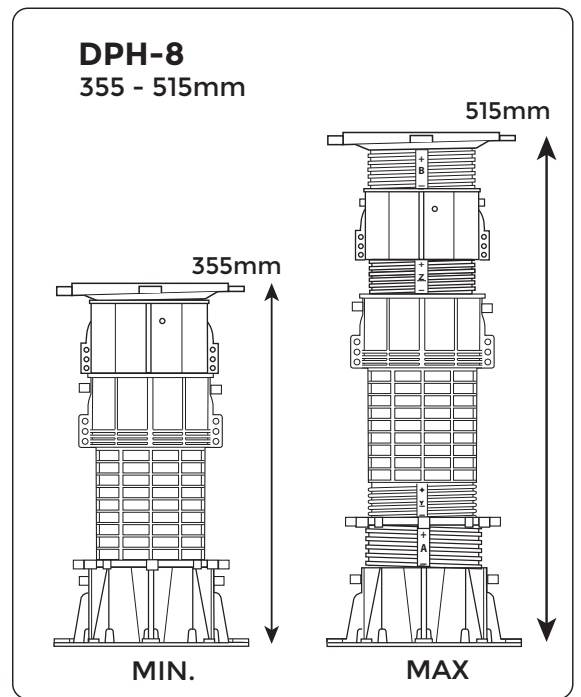

DPH-8 / 355 → 515mm
Assembly

DPH-Series

p.1/2

©copyright, 2018, BUZON PEDESTAL INTERNATIONAL

OUT

KEYS