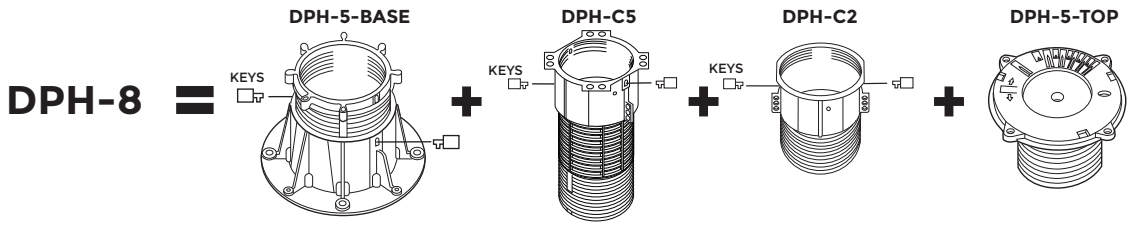

DPH-8 / 355 → 515mm
Assembly

DPH-Series

p.1/2

©copyright, 2018, BUZON PEDESTAL INTERNATIONAL

OUT

KEYS