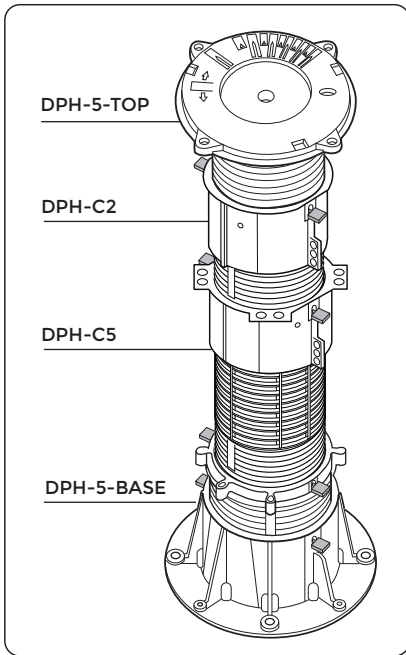

DPH-8 / 355 → 515mm
Assembly

DPH-Series

p.1/2

©copyright, 2018, BUZON PEDESTAL INTERNATIONAL

OUT

KEYS