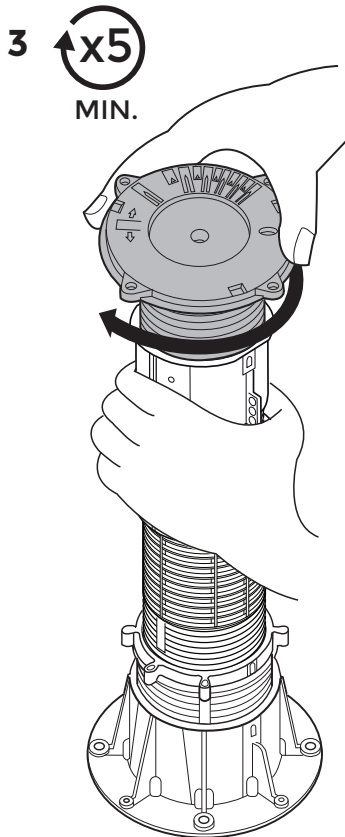

DPH-8 / 355 → 515mm
Assembly

DPH-Series

p.1/2

©copyright, 2018, BUZON PEDESTAL INTERNATIONAL

OUT

KEYS