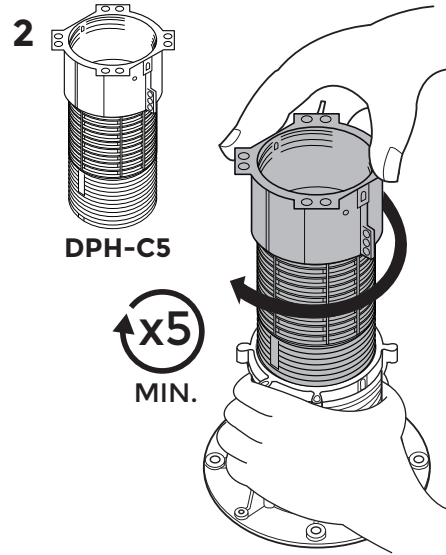

DPH-8 / 355 → 515mm
Assembly

DPH-Series

p.1/2

©copyright, 2018, BUZON PEDESTAL INTERNATIONAL

OUT

KEYS