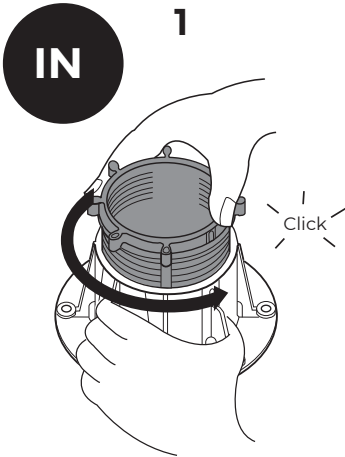

DPH-8 / 355 → 515mm
Assembly

DPH-Series

p.1/2

©copyright, 2018, BUZON PEDESTAL INTERNATIONAL

OUT

KEYS