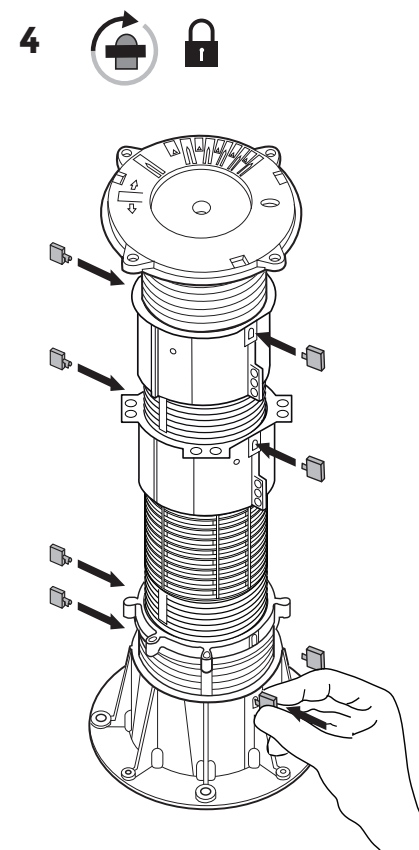

DPH-8 / 355 → 515mm
Assembly

DPH-Series

p.1/2

©copyright, 2018, BUZON PEDESTAL INTERNATIONAL

OUT

KEYS