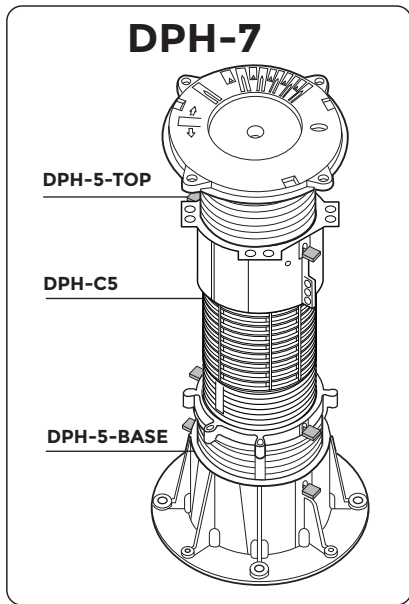

DPH-7 / 285 → 400mm
Assembly

DPH-Series

p.1/2

©copyright, 2018, BUZON PEDESTAL INTERNATIONAL

OUT

KEYS