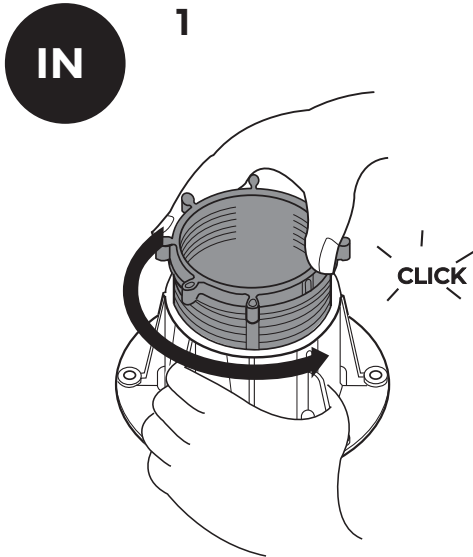

DPH-7 / 285 → 400mm
Assembly

DPH-Series

p.1/2

©copyright, 2018, BUZON PEDESTAL INTERNATIONAL

OUT

KEYS