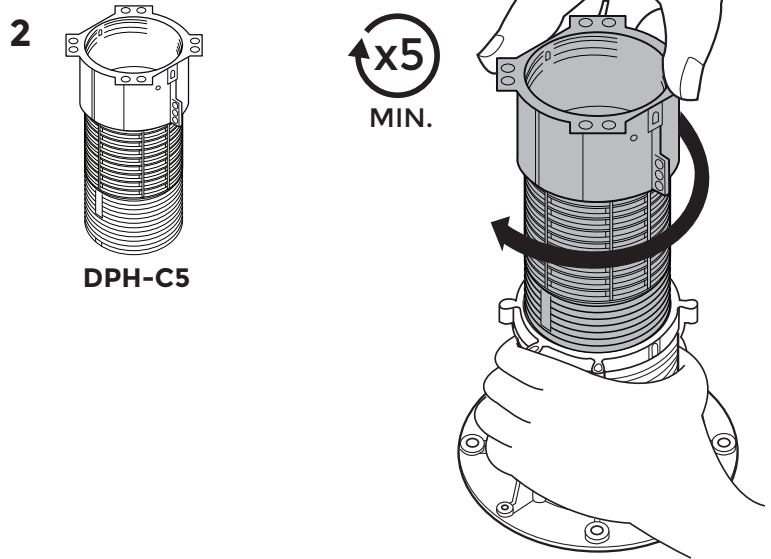

DPH-7 / 285 → 400mm
Assembly

DPH-Series

p.1/2

©copyright, 2018, BUZON PEDESTAL INTERNATIONAL

OUT

KEYS