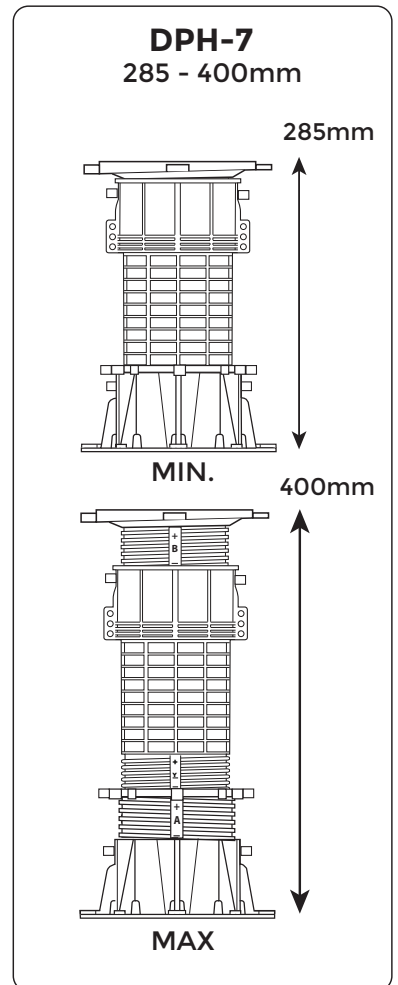

DPH-7 / 285 → 400mm
Assembly

DPH-Series

p.1/2

©copyright, 2018, BUZON PEDESTAL INTERNATIONAL

OUT

KEYS