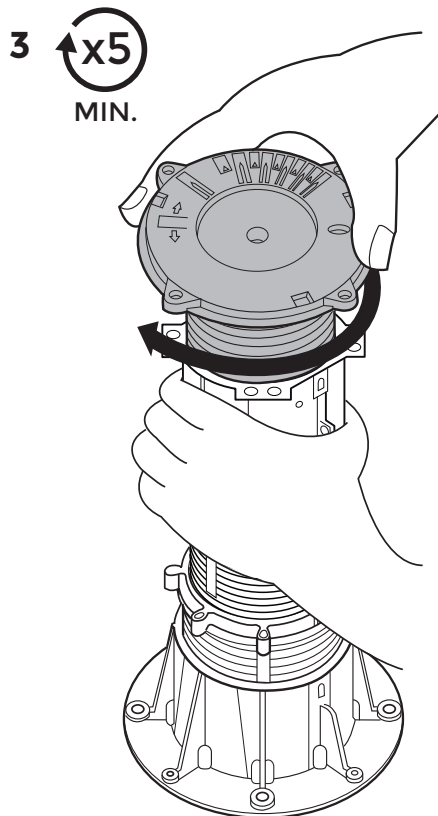

DPH-7 / 285 → 400mm
Assembly

DPH-Series

p.1/2

©copyright, 2018, BUZON PEDESTAL INTERNATIONAL

OUT

KEYS