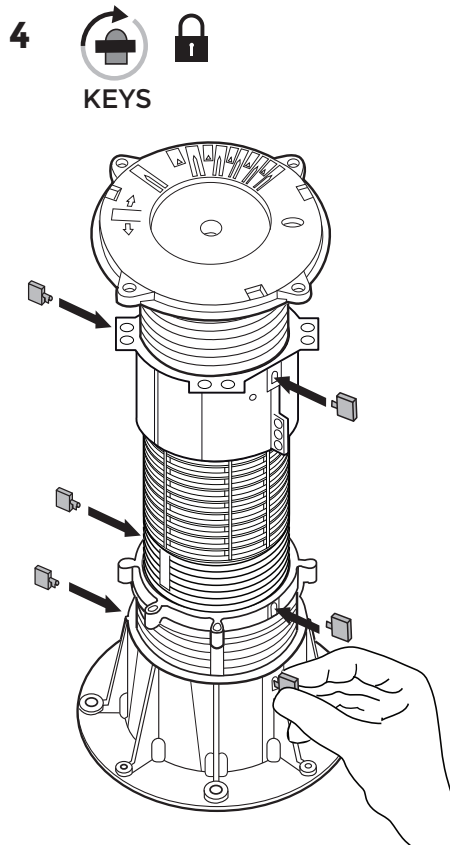

DPH-7 / 285 → 400mm
Assembly

DPH-Series

p.1/2

©copyright, 2018, BUZON PEDESTAL INTERNATIONAL

OUT

KEYS