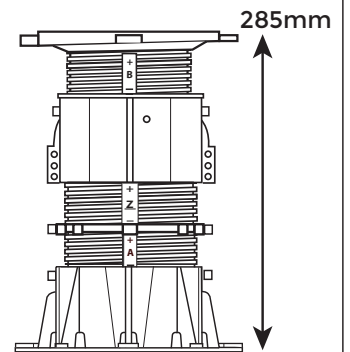

IN

1

2

x5
MIN.

3

x5
MIN.

4

KEYS

DPH-6
175 - 285mm

MIN.

MAX.

DPH-6

DPH-5-TOP

DPH-C2

DPH-5-BASE

OUT