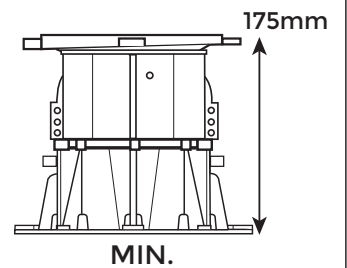

IN

1

2

x5
MIN.

3

x5
MIN.

4

KEYS

DPH-6
175 - 285mm

MIN.

MAX.

DPH-6

DPH-5-TOP

DPH-C2

DPH-5-BASE

OUT