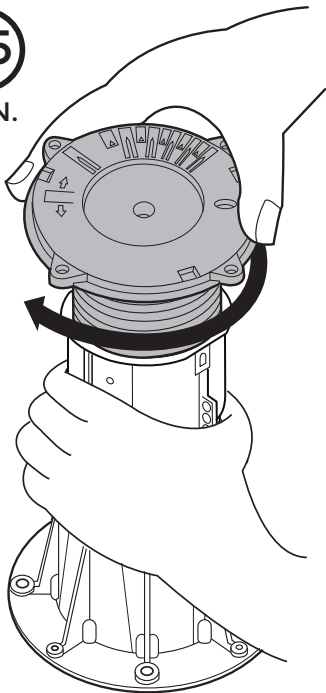

IN

1

2

x5
MIN.

3

x5
MIN.

4

KEYS

DPH-6
175 - 285mm

MIN.

MAX.

DPH-6

DPH-5-TOP

DPH-C2

DPH-5-BASE

OUT

1 
KEYS

2

MAX
Security STOP

MAX
Security STOP

MAX
Security STOP

3 

4

5 