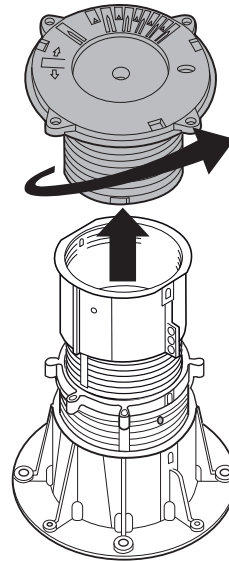

DPH-6
175 - 285mm

MIN.

MAX.

DPH-6

DPH-5-TOP

DPH-C2

DPH-5-BASE

OUT

1 
KEYS

2

MAX
Security STOP

MAX
Security STOP

MAX
Security STOP

3 

4

5 