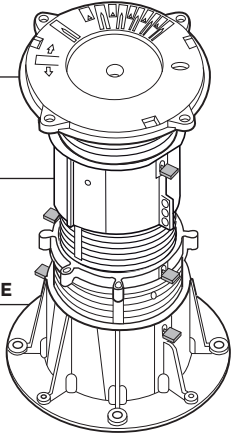

DPH-6
175 - 285mm

MIN.

MAX.

DPH-6

DPH-5-TOP

DPH-C2

DPH-5-BASE

OUT

1 
KEYS

2

MAX
Security STOP

MAX
Security STOP

MAX
Security STOP

3 

4

5 