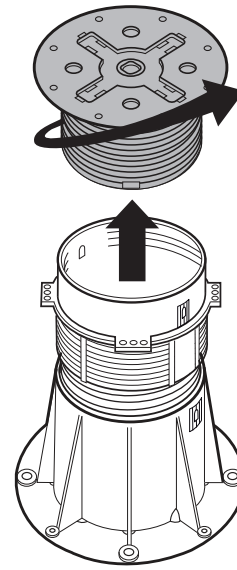

PB-5 / 230 → 315mm Assembly

PB-Series

p.1/2

©copyright, 2018, BUZON PEDESTAL INTERNATIONAL

IN

1

2

3

4

OUT

2

3

4

5

6