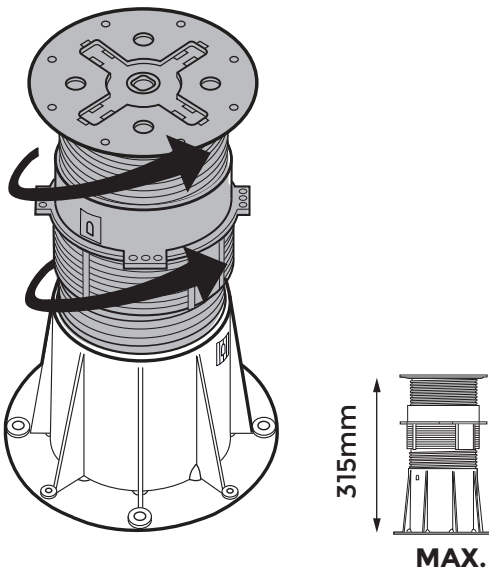

PB-5 / 230 → 315mm Assembly

PB-Series

p.1/2

©copyright, 2018, BUZON PEDESTAL INTERNATIONAL

IN

1

2

3

4

OUT

2

3

4

5

6