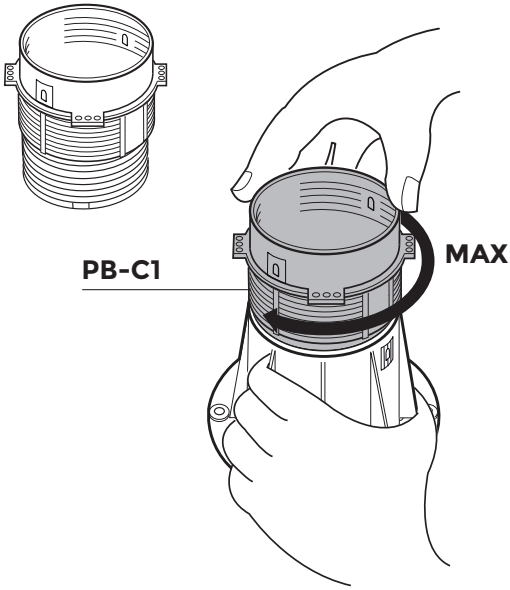

PB-5 / 230 → 315mm Assembly

PB-Series

p.1/2

©copyright, 2018, BUZON PEDESTAL INTERNATIONAL

IN

1

2

3

4

OUT

2

3

4

5

6