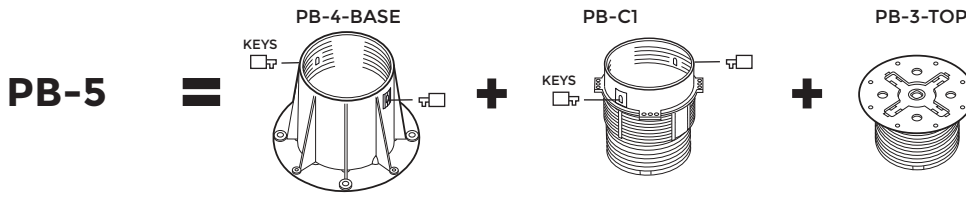

PB-5 / 230 → 315mm Assembly

PB-Series

p.1/2

©copyright, 2018, BUZON PEDESTAL INTERNATIONAL

IN

1

2

3

4

OUT

2

3

4

5

6