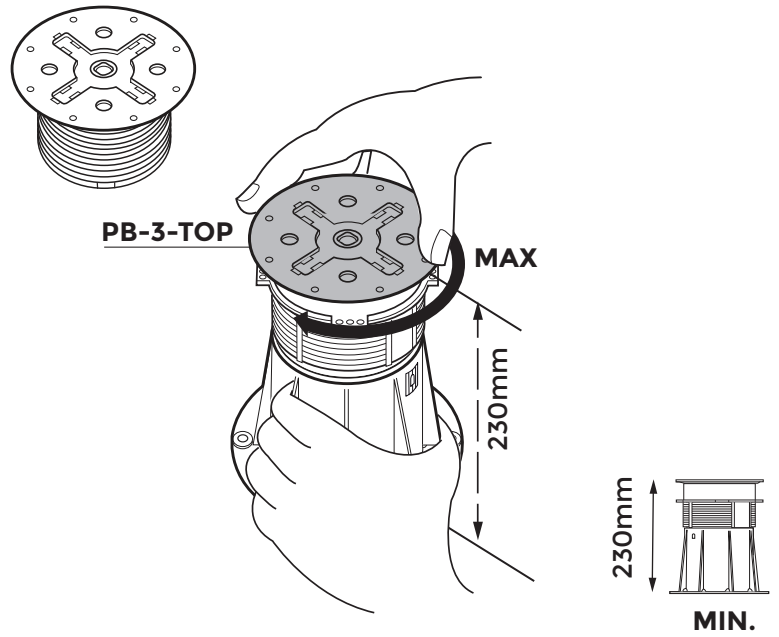

PB-5 / 230 → 315mm Assembly

PB-Series

p.1/2

©copyright, 2018, BUZON PEDESTAL INTERNATIONAL

IN

1

2

3

4

OUT

2

3

4

5

6