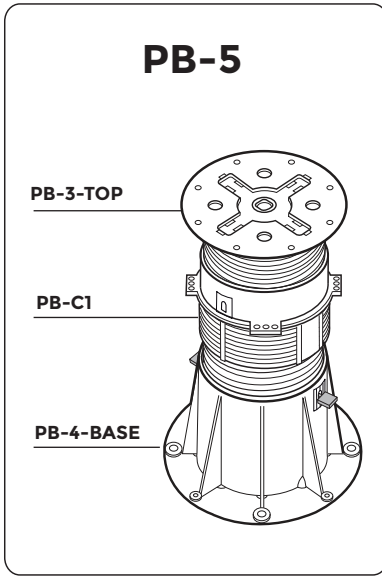

PB-5 / 230 → 315mm Assembly

PB-Series

p.1/2

©copyright, 2018, BUZON PEDESTAL INTERNATIONAL

IN

1

2

3

4

OUT

2

3

4

5

6