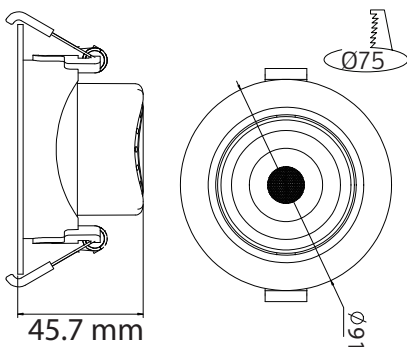

LED DOWNLIGHT

Product&Family Code: 016 053 0007

NORA-7

Technical Drawing

Technical Data

Voltage (V)	100-240V
Product Wattage (W)	7
Equivalence with incandescent lamp	56
Colour Render Index (Ra)	>Ra70
Colour Temperature (K)	6400K
Materials	Plastic
Protection Class	II
Dimmable	No
EEI	A to A++
Warm-up time up to 60 % of the full light output	Instant Full Light
Luminous Flux (lm)	520
Luminous Efficacy (lm/W)	74
Rated Life (hrs) ⌚	30.000
IP Rating	20
Power Factor	>0.5
Beam Angle	52°
Starting Time	<0.2s
Number of ON-OFF cycling	x20.000