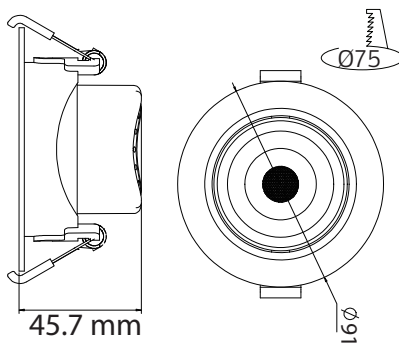

Technical Drawing