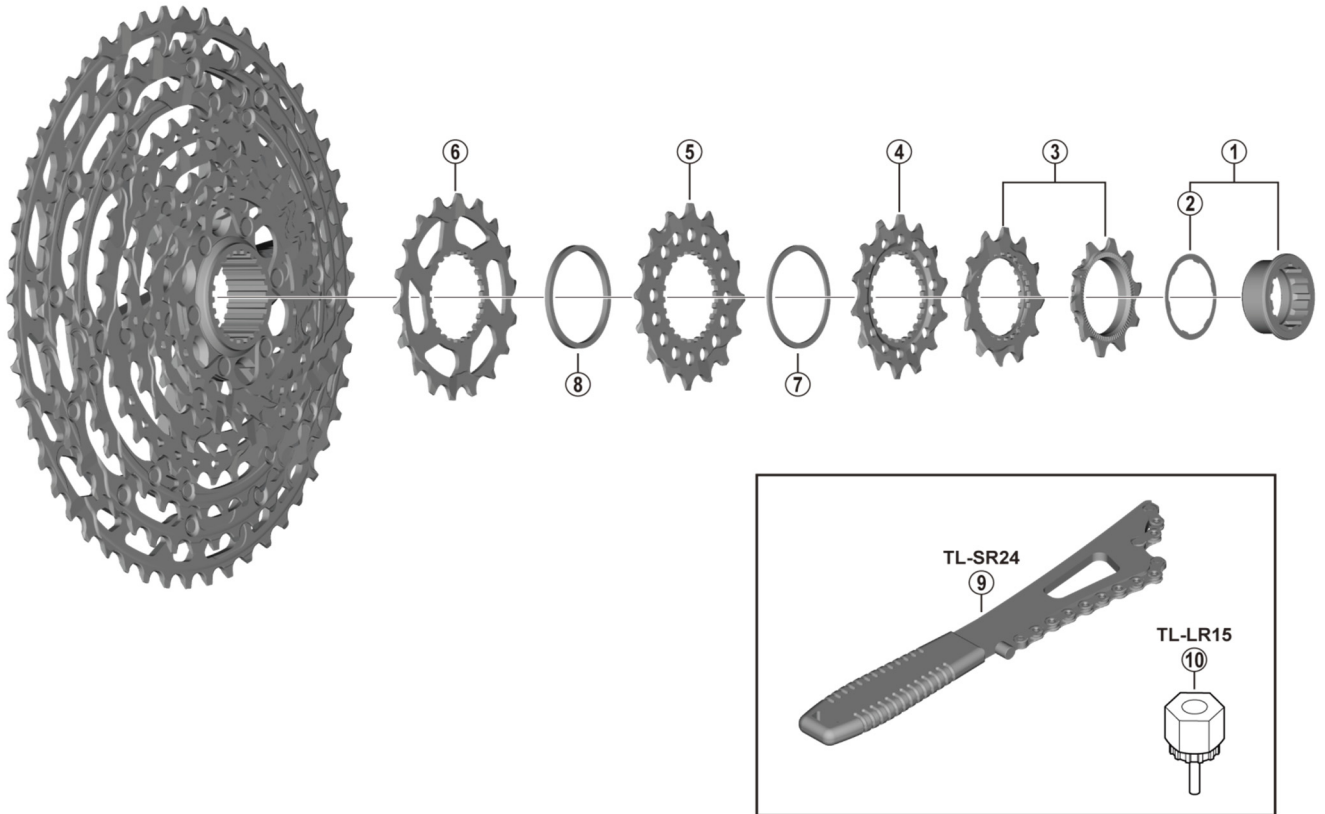

SLX Cassette Sprocket

CS-M7100 (12-speed)

- 10-45T sprocket teeth combination: 10-12-14-16-18-21-24-28-32-36-40-45T
- 10-51T sprocket teeth combination: 10-12-14-16-18-21-24-28-33-39-45-51T

CS-M7100

ITEM NO.	SHIMANO CODE NO.	DESCRIPTION	INTERCHANGEABILITY	
1	Y0GY98010	Lock Ring & Spacer	A	
2	Y1X400200	Lock Ring Spacer	A	
3	Y1X498020	Sprocket Wheel 10T B & 12T D	A	
4	Y0GX14000	Sprocket Wheel 14T C	A	
5	Y0GX16000	Sprocket Wheel 16T C	A	
6	Y0GX18000	Sprocket Wheel 18T F	A	
7	Y0GY00300	Spacer A	B	
8	Y0GY00310	Spacer B	B	
9	Y13098730	TL-SR24 Sprocket Remover	A	
10	Y12009230	TL-LR15 Lock Ring Removal Tool	A	

A: Same parts.

B: Parts are usable, but differ in materials, appearance, finish, size, etc.

Absence of mark indicates non-interchangeability.

Specifications are subject to change without notice.

May-2019-4598