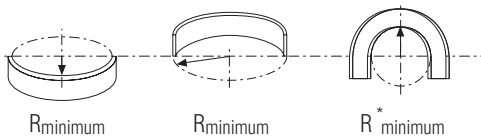

Go!

Installation of Flexible Mouldings