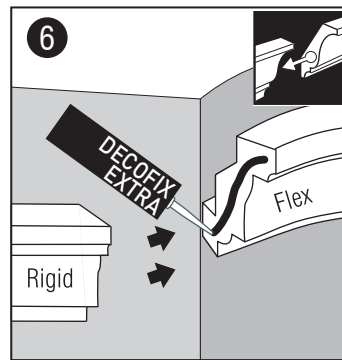

Go!

Installation of Flexible Mouldings