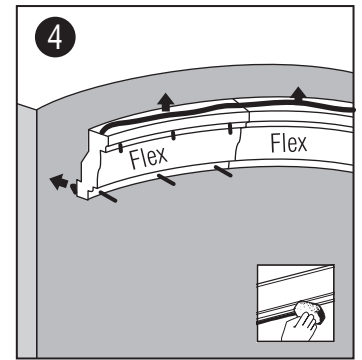

Go!

Installation of Flexible Mouldings