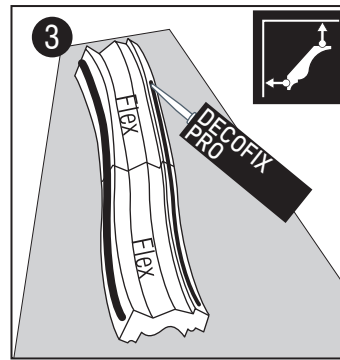

Go!

Installation of Flexible Mouldings