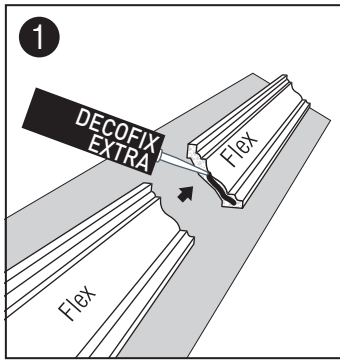

Go!

Installation of Flexible Mouldings