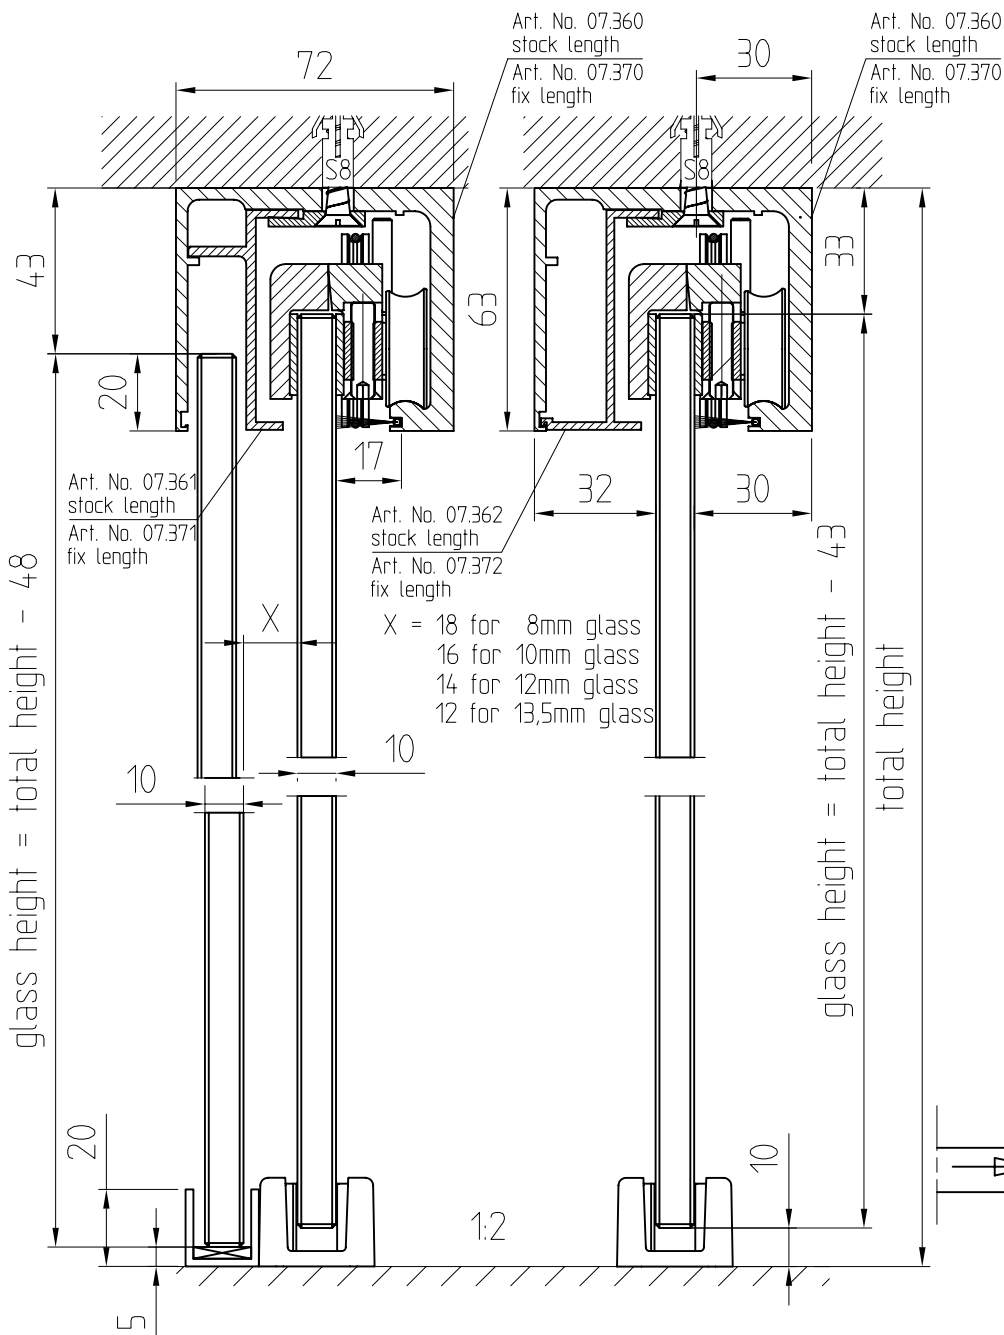

sliding door system AGILE 150 Syncro with side panel

track profile with brush is available January 2004

option:
side sealing gasket