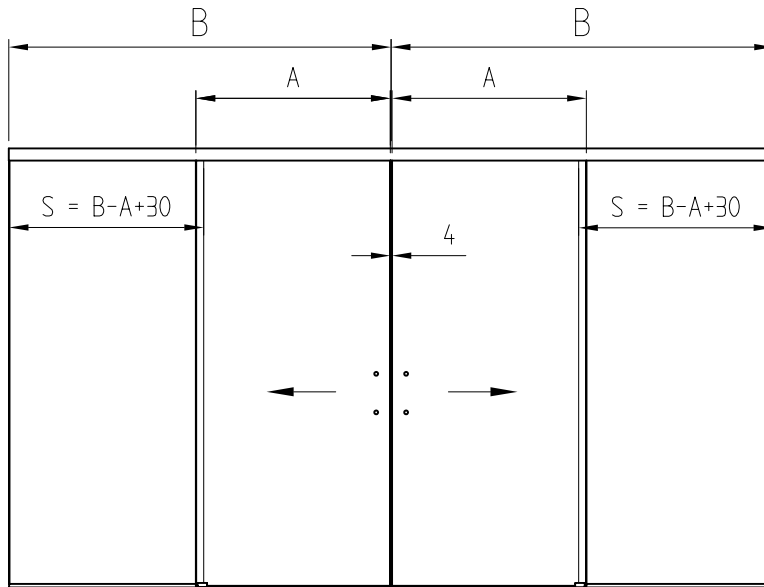

sliding door system AGILE 150 Syncro with side panel

track profile with brush is available January 2004

option:
side sealing gasket