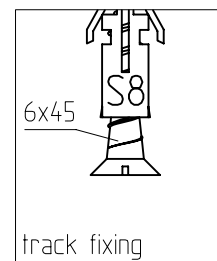

sliding door system AGILE 150 Syncro with side panel

track profile with brush is available January 2004

option:
side sealing gasket