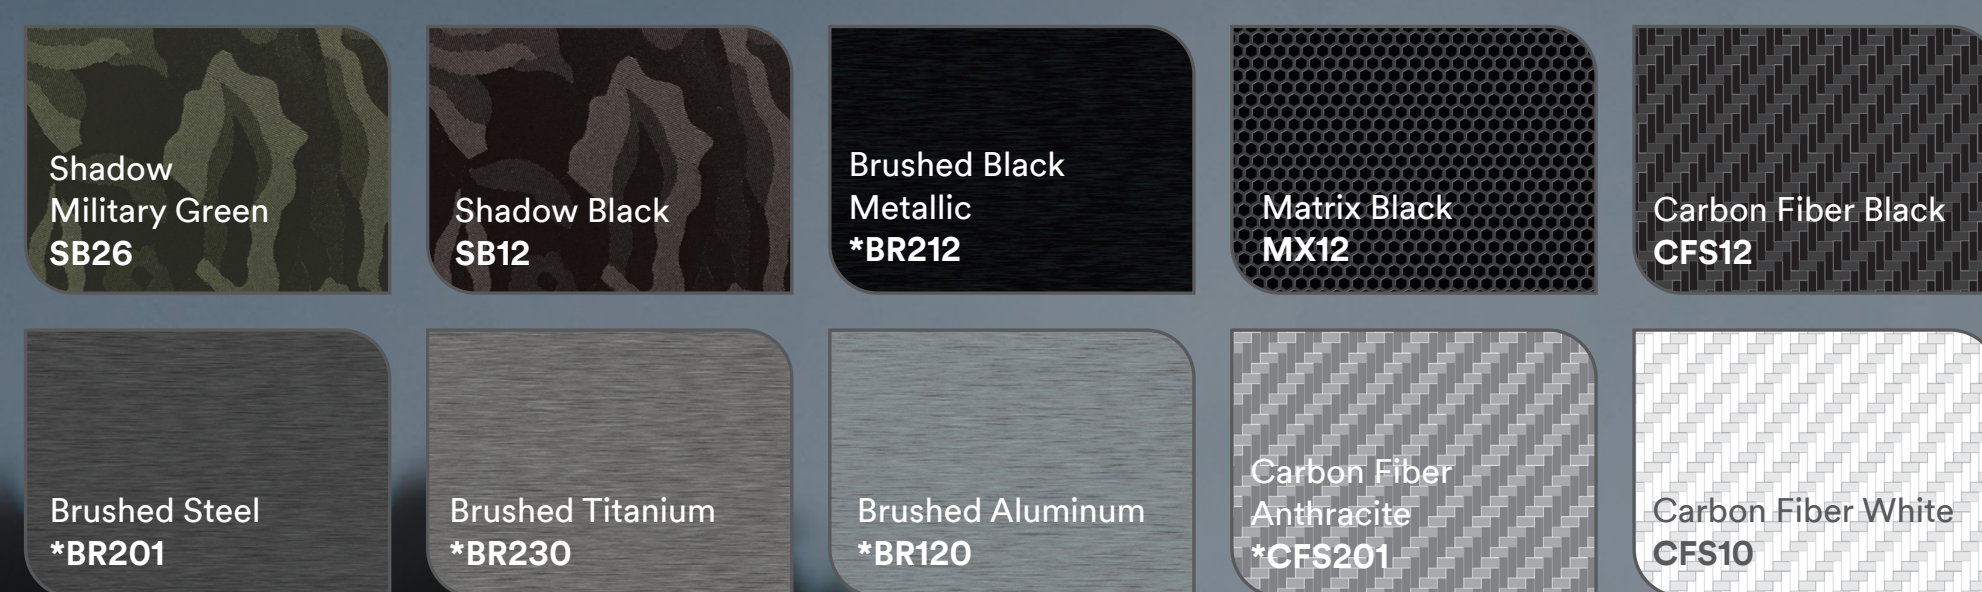

3M™ Wrap Film

Driven to inspire.

Gloss

Satin

Matte

Textures

Color Flips

Chrome

*Metallic, Chrome and/or Pearl Colors shown on monitor and when printed are approximate representation of actual colors available. © 3M 2018. All rights reserved. 3M is a trademark of 3M. All other trademarks are properties of their respective owners. Used under license in Canada. Printed in USA. Please recycle. OCTOBER 2018 75-5100-9328-4