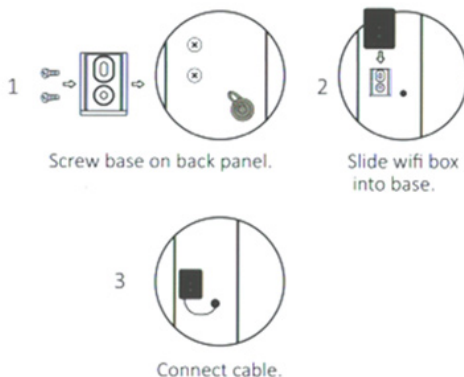

a. Components

b. Install position

c. Installation

1. APP Download

Android mobile please download from

iphone please download from

2. APP Binding

1. Press Wifi button (ⓘ) for 3 seconds to enter binding program, Wi-Fi light will flash.

2. Enter "Configure new device" in APP, follow indication to finish binding.

3. Operation