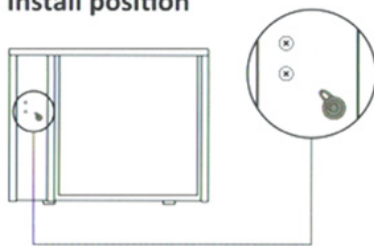

a. Components

b. Install position

c. Installation

1. APP Download

Android mobile please download from

iphone please download from

2. APP Binding

1. Press Wifi button (ⓘ) for 3 seconds to enter binding program, Wi-Fi light will flash.

2. Enter "Configure new device" in APP, follow indication to finish binding.

3. Operation