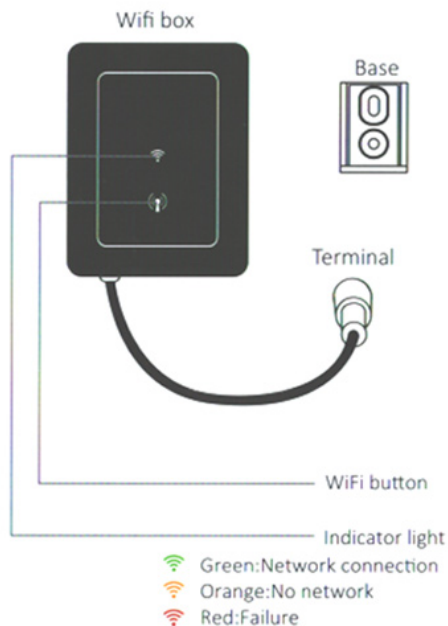

a. Components

b. Install position

c. Installation

1. APP Download

Android mobile please download from

iphone please download from

2. APP Binding

1. Press Wifi button (ⓘ) for 3 seconds to enter binding program, Wi-Fi light will flash.

2. Enter "Configure new device" in APP, follow indication to finish binding.

3. Operation