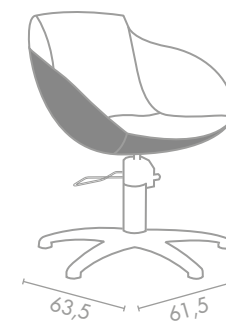

Colori/Colours
A ■ B □
Disponibile in 50 colori
Available in 50 colours

Lasciati avvolgere dal caldo abbraccio della poltroncina AURORA. Il magnifico stile retrò della sua struttura arrotondata, conferisce eleganza a qualsiasi salone, con una forma accattivante che è impossibile non notare. Al di là dello stile seducente, le linee della poltroncina, morbide ed armoniose, regalano un'esperienza incredibilmente confortevole. Disponibile in bicolore da scegliere su un'ampia gamma di colori senza costi aggiuntivi. Disponibile con la base tonda o in alluminio a cinque razze, girevole o con pompa oleodinamica con freno.

Surround yourself in the warm embrace of the AURORA styling chair. The beautiful retro style of the rounded unibody structure adds elegance to any salon, with a captivating form that is sure to impress. Aside from its eye-catching style, the soft, smooth lines of the chair also offer an amazingly comfortable experience. Available in one- and two-tone variations from a wide choice of colours, at no extra cost. Available with aluminium five-star base or round base (swivel or hydraulic pump with brake).

COLONNA GIREVOLE
SWIVEL COLUMN

POMPA CON FRENO
PUMP WITH BRAKE

LR/C701
€539

LR/C704
€589

LR/C701/R
€649

LR/C704/R
€689