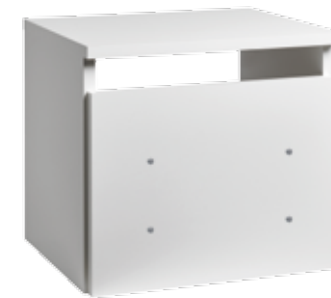

Tengo

LR/MC020
€189

LR/MC030
€189