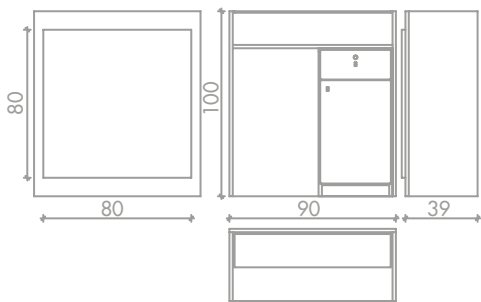

Arena

LR/RD030
€849

Colori in foto:
Colours in photo:
Vintage White G3

Disponibile in 50 colori
Available in 50 colours

Tengo

LR/MC020
€189

LR/MC030
€189

Panorama

LR/AC035
€1.099

Aida

LR/RD010
€569

piano in vetro incluso
glass shelf included

LR/AC020 L 60 x W 30 cm
€65

Aida sky

LR/RD020
€649

Colori in foto:
Colours in photo:
Vintage Tan G2

Disponibile in 50 colori
Available in 50 colours

Carpi

LR/MC010
€279