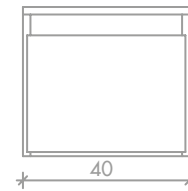

Tengo

LR/MC020
€189

LR/MC030
€189