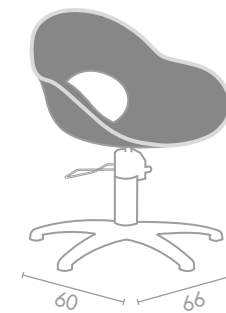

Colori/Colours
A ■ B □
Disponibile in 50 colori
Available in 50 colours

Design moderno per la poltroncina EMILIA, la monoscocca Luca Rossini incredibilmente comoda e confortevole. Le sue linee ricordano lo stile anni '70 e il bordino cucito in contrasto accentua la sua forma curvilinea donando al salone un tocco di vivacità e allegria. Disponibile in bicolore da scegliere su un'ampia gamma di colori senza costi aggiuntivi. Disponibile con la base tonda o in alluminio a cinque razze, girevole o con pompa oleodinamica con freno.

The modern design of the EMILIA, the unibody styling chair from Luca Rossini, is both incredibly versatile and comfortable. With a 70s style, the elegant piping seen around the edges of the chair accentuates its curved shape, giving the room a touch of liveliness and fun. Available in one- and two-tone variations from a wide choice of colours, at no extra cost. Available with aluminium five-star base or round base (swivel or hydraulic pump with brake).

**COLONNA GIREVOLE
SWIVEL COLUMN**

**POMPA CON FRENO
PUMP WITH BRAKE**

LR/C601
€539

LR/C604
€589

LR/C601/R
€649

LR/C604/R
€689

Emilia