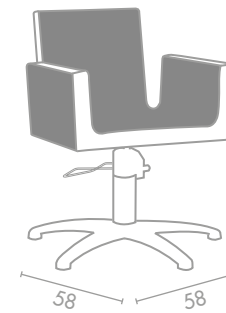

Colori/Colours
A ■ B □
Disponibile in 50 colori
Available in 50 colours

Un design innovativo, giovane e divertente contraddistingue la poltroncina **MIA**, la monoscocca firmata Luca Rossini, incredibilmente confortevole e moderna. La sua forma squadrata conferisce al salone un tocco di vivacità e design e allo stesso tempo offre al cliente un comfort straordinario. Disponibile in bicolore da scegliere su un'ampia gamma di colori, senza costi aggiuntivi. Disponibile con la base tonda o in alluminio a cinque razze, girevole o con pompa oleodinamica con freno.

*An innovative, young, fun design distinguishes the **MIA** chair, the incredibly comfortable and modern unibody chair presented by Luca Rossini. Its squared shape offers a touch of vitality and design to any salon, while at the same time offering extraordinary comfort to the client. Available in one- and two-tone variations from a wide choice of colours, at no extra cost. Available with aluminium five-star base or round base (swivel or hydraulic pump with brake).*

COLONNA GIREVOLE
SWIVEL COLUMN

POMPA CON FRENO
PUMP WITH BRAKE

LR/C401
€549

LR/C404
€599

LR/C401/R
€659

LR/C404/R
€699