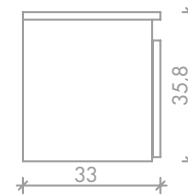

Tengo

LR/MC020
€189

LR/MC030
€189