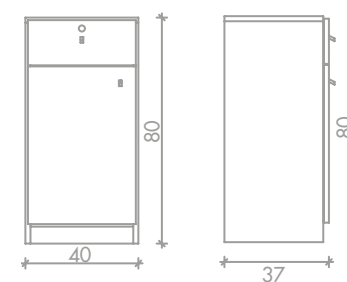

Carpi

LR/MC010
€279