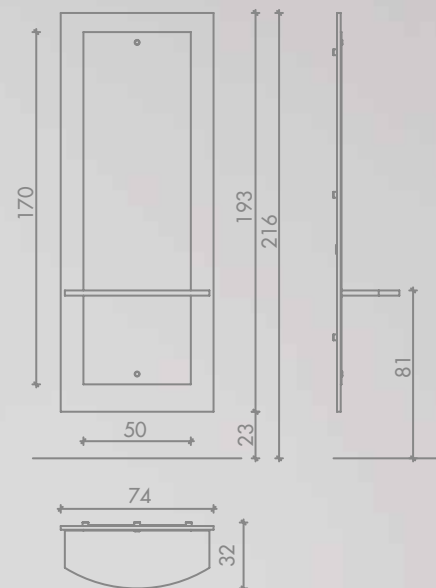

Melodia

LR/M010-B
€399