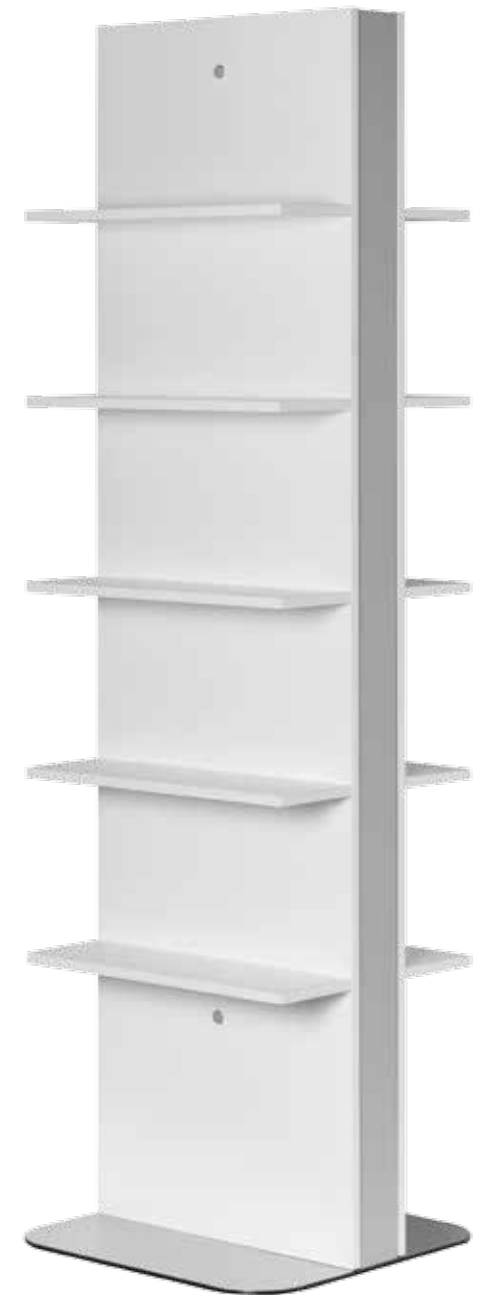

# Tengo

LR/MC020  
€189

LR/MC030  
€189

# Panorama

LR/AC035  
€1.099

# Aida

LR/RD010  
€569

piano in vetro incluso  
glass shelf included

LR/AC020 L 60 x W 30 cm  
€65