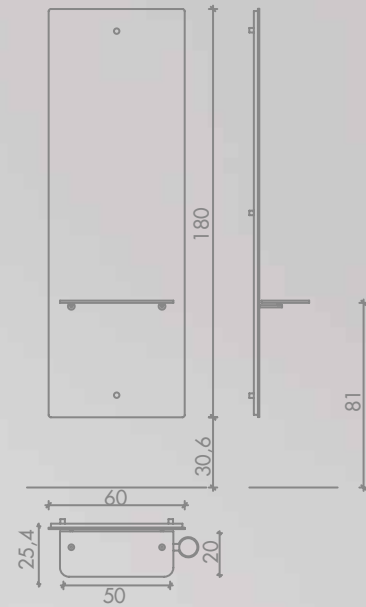

Motivo

LR/M060-A

€529

Motivo

LR/M062-A

€1.199