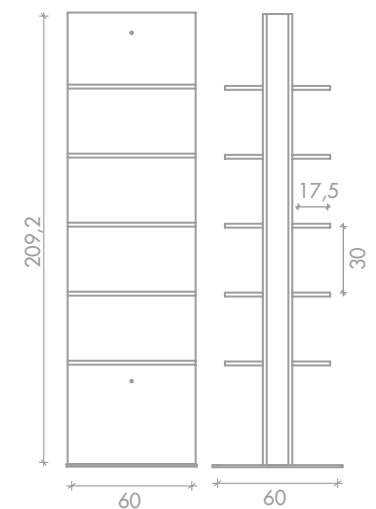

# Aida

LR/RD010  
€569

piano in vetro incluso  
glass shelf included

LR/AC020 L 60 x W 30 cm  
€65