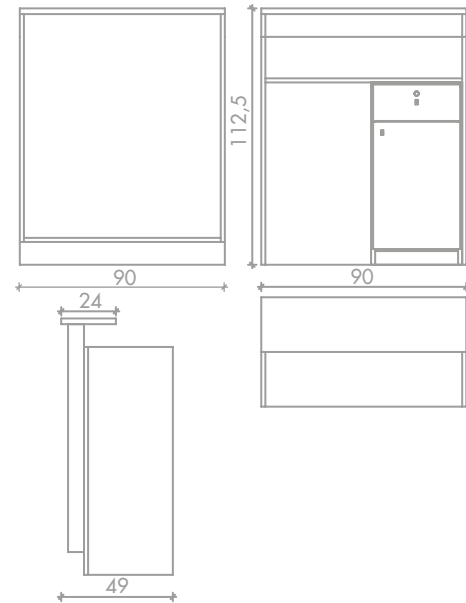

Arena

LR/RD030
€849