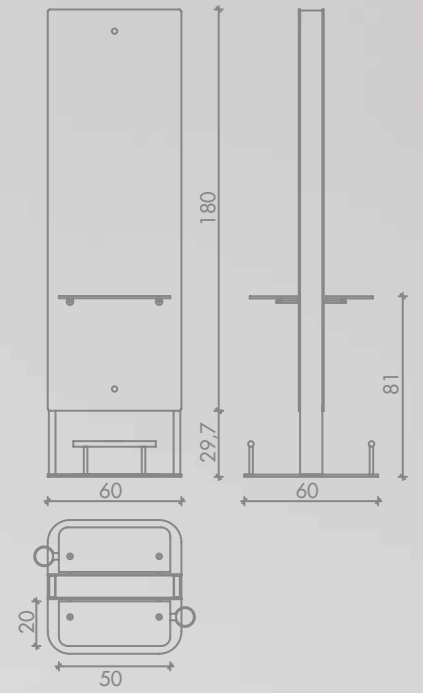

Motivo

LR/M062-A

€1.199