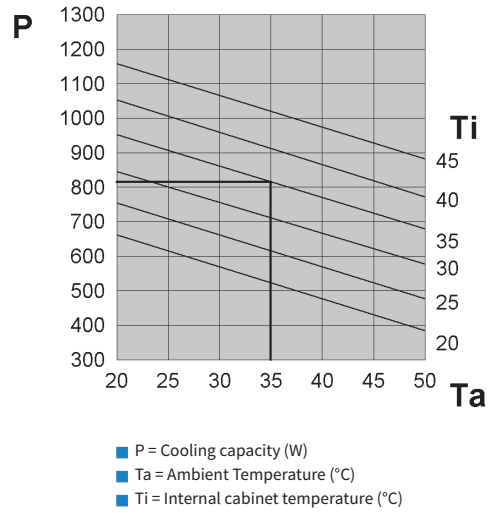

## Dimensions

| Features                                  | UoM               | DEK08BT0B                                 | DEK08BTUB                                                                                 | DEK08CT0B    | DEK08GT0B        |
|-------------------------------------------|-------------------|-------------------------------------------|-------------------------------------------------------------------------------------------|--------------|------------------|
| Cooling capacity EN14511 - A35A35         | W                 | 820                                       | 820                                                                                       | 820          | 820              |
| Cooling capacity EN14511 - A35A50         | W                 | 680                                       | 680                                                                                       | 680          | 680              |
| Power supply                              | V ~ Hz            | 230 1~ 50-60                              | 230 1~ 50-60                                                                              | 115 1~ 50-60 | 400/440 2~ 50-60 |
| Width                                     | mm                | 341                                       | 341                                                                                       | 341          | 341              |
| Height                                    | mm                | 339                                       | 339                                                                                       | 339          | 339              |
| Depth                                     | mm                | 600                                       | 600                                                                                       | 600          | 600              |
| Max current                               | A                 | 2.9                                       | 3.5                                                                                       | 5.7          | 1.7              |
| Inrush current                            | A                 | 12                                        | 12                                                                                        | 19           | 7                |
| T Fuse                                    | A                 | 6                                         | 6                                                                                         | 10           | 4                |
| Power draw EN14511 - A35A35               | W                 | 510                                       | 520                                                                                       | 520          | 520              |
| Power draw EN14511 -A35A50                | W                 | 560                                       | 590                                                                                       | 570          | 570              |
| Operating cycle                           | -                 | 100%                                      | 100%                                                                                      | 100%         | 100%             |
| Electrical connection                     | -                 | 4-pin plug                                | 4-pin plug                                                                                | 4-pin plug   | 4-pin plug       |
| R134a Refrigerant                         | kg                | 0.31                                      | 0.31                                                                                      | 0.31         | 0.31             |
| Max refrigeration circuit pressure        | bar               | 25                                        | 28                                                                                        | 25           | 25               |
| External air fan capacity                 | m <sup>3</sup> /h | 860                                       | 860                                                                                       | 860          | 860              |
| Cabinet air fan capacity                  | m <sup>3</sup> /h | 570                                       | 570                                                                                       | 570          | 570              |
| Internal temperature range                | °C                | 20-50                                     | 20-50                                                                                     | 20-50        | 20-50            |
| Temperature regulation                    | -                 | Electronic thermostat factory set to 35°C |                                                                                           |              |                  |
| External temperature range                | °C                | 20-55*                                    | 20-55*                                                                                    | 20-50        | 20-50            |
| EN60529 ingress protection - cabinet side | -                 | IP54                                      | IP54                                                                                      | IP54         | IP54             |
| EN60529 ingress protection - ambient side | -                 | IP34                                      | IP34                                                                                      | IP34         | IP34             |
| Noise level                               | dB (A)            | 62                                        | 65                                                                                        | 62           | 62               |
| Weight                                    | kg                | 23                                        | 23                                                                                        | 24           | 24               |
| Colour                                    | -                 | RAL 7035 embossed effect                  |                                                                                           |              |                  |
| Conformity                                | -                 | CE                                        | CE  US | CE           | CE               |