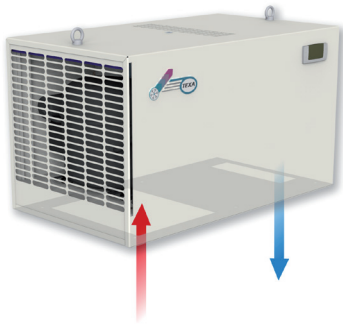

# DEK08

Roof-mount air conditioners

COOLING CAPACITY

820 W