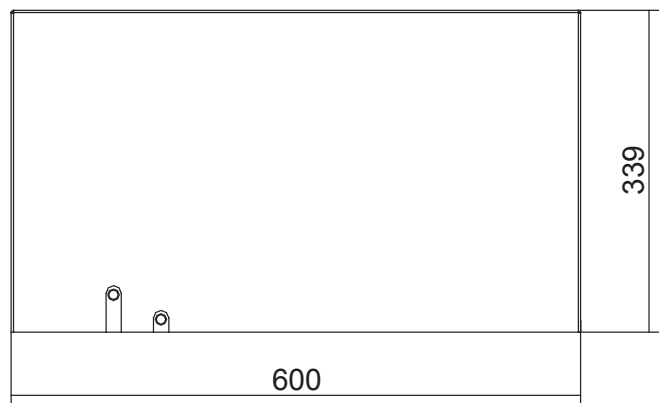

## Dimensions

| Features                                  | UoM               | DEK08BT0B                                 | DEK08BTUB                                                                                 | DEK08CT0B    | DEK08GT0B        |
|-------------------------------------------|-------------------|-------------------------------------------|-------------------------------------------------------------------------------------------|--------------|------------------|
| Cooling capacity EN14511 - A35A35         | W                 | 820                                       | 820                                                                                       | 820          | 820              |
| Cooling capacity EN14511 - A35A50         | W                 | 680                                       | 680                                                                                       | 680          | 680              |
| Power supply                              | V ~ Hz            | 230 1~ 50-60                              | 230 1~ 50-60                                                                              | 115 1~ 50-60 | 400/440 2~ 50-60 |
| Width                                     | mm                | 341                                       | 341                                                                                       | 341          | 341              |
| Height                                    | mm                | 339                                       | 339                                                                                       | 339          | 339              |
| Depth                                     | mm                | 600                                       | 600                                                                                       | 600          | 600              |
| Max current                               | A                 | 2.9                                       | 3.5                                                                                       | 5.7          | 1.7              |
| Inrush current                            | A                 | 12                                        | 12                                                                                        | 19           | 7                |
| T Fuse                                    | A                 | 6                                         | 6                                                                                         | 10           | 4                |
| Power draw EN14511 - A35A35               | W                 | 510                                       | 520                                                                                       | 520          | 520              |
| Power draw EN14511 -A35A50                | W                 | 560                                       | 590                                                                                       | 570          | 570              |
| Operating cycle                           | -                 | 100%                                      | 100%                                                                                      | 100%         | 100%             |
| Electrical connection                     | -                 | 4-pin plug                                | 4-pin plug                                                                                | 4-pin plug   | 4-pin plug       |
| R134a Refrigerant                         | kg                | 0.31                                      | 0.31                                                                                      | 0.31         | 0.31             |
| Max refrigeration circuit pressure        | bar               | 25                                        | 28                                                                                        | 25           | 25               |
| External air fan capacity                 | m <sup>3</sup> /h | 860                                       | 860                                                                                       | 860          | 860              |
| Cabinet air fan capacity                  | m <sup>3</sup> /h | 570                                       | 570                                                                                       | 570          | 570              |
| Internal temperature range                | °C                | 20-50                                     | 20-50                                                                                     | 20-50        | 20-50            |
| Temperature regulation                    | -                 | Electronic thermostat factory set to 35°C |                                                                                           |              |                  |
| External temperature range                | °C                | 20-55*                                    | 20-55*                                                                                    | 20-50        | 20-50            |
| EN60529 ingress protection - cabinet side | -                 | IP54                                      | IP54                                                                                      | IP54         | IP54             |
| EN60529 ingress protection - ambient side | -                 | IP34                                      | IP34                                                                                      | IP34         | IP34             |
| Noise level                               | dB (A)            | 62                                        | 65                                                                                        | 62           | 62               |
| Weight                                    | kg                | 23                                        | 23                                                                                        | 24           | 24               |
| Colour                                    | -                 | RAL 7035 embossed effect                  |                                                                                           |              |                  |
| Conformity                                | -                 | CE                                        | CE  US | CE           | CE               |