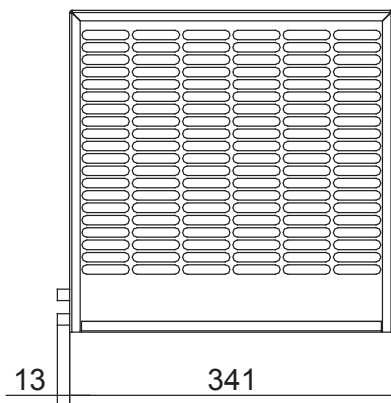

## Dimensions

| Features                                  | UoM               | DEK08BT0B                                 | DEK08BTUB                                                                                 | DEK08CT0B    | DEK08GT0B        |
|-------------------------------------------|-------------------|-------------------------------------------|-------------------------------------------------------------------------------------------|--------------|------------------|
| Cooling capacity EN14511 - A35A35         | W                 | 820                                       | 820                                                                                       | 820          | 820              |
| Cooling capacity EN14511 - A35A50         | W                 | 680                                       | 680                                                                                       | 680          | 680              |
| Power supply                              | V ~ Hz            | 230 1~ 50-60                              | 230 1~ 50-60                                                                              | 115 1~ 50-60 | 400/440 2~ 50-60 |
| Width                                     | mm                | 341                                       | 341                                                                                       | 341          | 341              |
| Height                                    | mm                | 339                                       | 339                                                                                       | 339          | 339              |
| Depth                                     | mm                | 600                                       | 600                                                                                       | 600          | 600              |
| Max current                               | A                 | 2.9                                       | 3.5                                                                                       | 5.7          | 1.7              |
| Inrush current                            | A                 | 12                                        | 12                                                                                        | 19           | 7                |
| T Fuse                                    | A                 | 6                                         | 6                                                                                         | 10           | 4                |
| Power draw EN14511 - A35A35               | W                 | 510                                       | 520                                                                                       | 520          | 520              |
| Power draw EN14511 -A35A50                | W                 | 560                                       | 590                                                                                       | 570          | 570              |
| Operating cycle                           | -                 | 100%                                      | 100%                                                                                      | 100%         | 100%             |
| Electrical connection                     | -                 | 4-pin plug                                | 4-pin plug                                                                                | 4-pin plug   | 4-pin plug       |
| R134a Refrigerant                         | kg                | 0.31                                      | 0.31                                                                                      | 0.31         | 0.31             |
| Max refrigeration circuit pressure        | bar               | 25                                        | 28                                                                                        | 25           | 25               |
| External air fan capacity                 | m <sup>3</sup> /h | 860                                       | 860                                                                                       | 860          | 860              |
| Cabinet air fan capacity                  | m <sup>3</sup> /h | 570                                       | 570                                                                                       | 570          | 570              |
| Internal temperature range                | °C                | 20-50                                     | 20-50                                                                                     | 20-50        | 20-50            |
| Temperature regulation                    | -                 | Electronic thermostat factory set to 35°C |                                                                                           |              |                  |
| External temperature range                | °C                | 20-55*                                    | 20-55*                                                                                    | 20-50        | 20-50            |
| EN60529 ingress protection - cabinet side | -                 | IP54                                      | IP54                                                                                      | IP54         | IP54             |
| EN60529 ingress protection - ambient side | -                 | IP34                                      | IP34                                                                                      | IP34         | IP34             |
| Noise level                               | dB (A)            | 62                                        | 65                                                                                        | 62           | 62               |
| Weight                                    | kg                | 23                                        | 23                                                                                        | 24           | 24               |
| Colour                                    | -                 | RAL 7035 embossed effect                  |                                                                                           |              |                  |
| Conformity                                | -                 | CE                                        | CE  US | CE           | CE               |