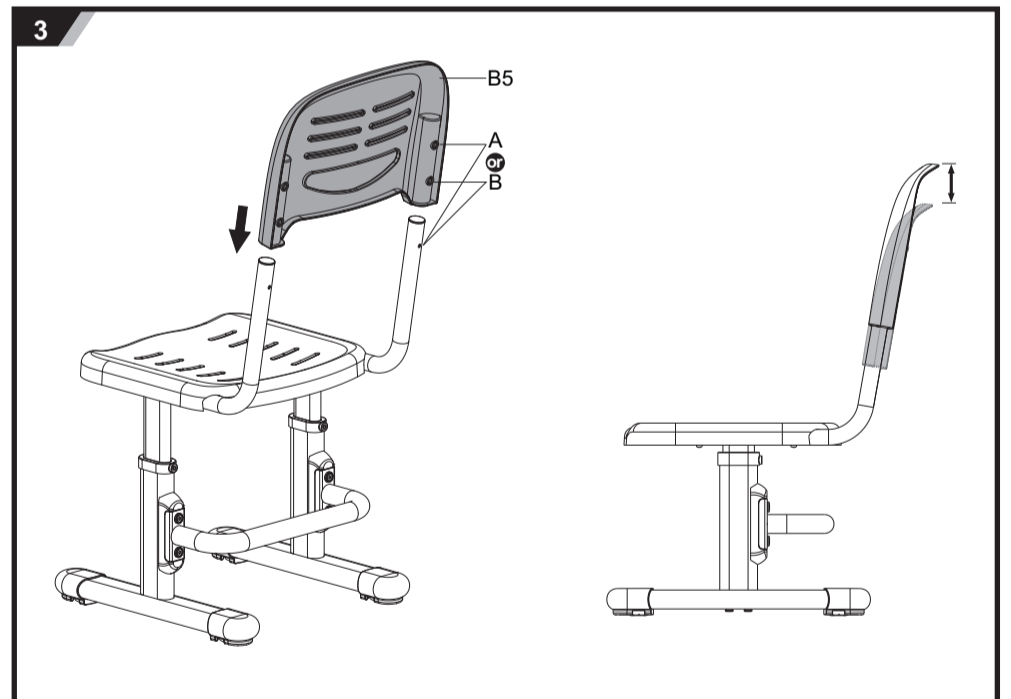

FUN HOUSE

Model NO.: Lavoro

CAUTION!
 1. This product is intended for indoor use only.
 2. This product should be placed on the flat ground.
 3. Once water, oil and other liquid adhere to the surface of product, you should quickly wipe it clean.
 4. Please regularly check and fasten joint parts in case of product shake and loosening.
 5. Do not lay product in place of the corrosive gas and moisture in case of surface damage.
 6. Never fasten screws tightly before all screws fixed to the right place.
 7. Please use damp cloth to clean the desktop.

Healthy Ergo Study Desk & Chair

ASSEMBLY INSTRUCTIONS

CHAIR ASSEMBLY INSTRUCTIONS

DESK ASSEMBLY INSTRUCTIONS

HEIGHT ADJUSTMENT