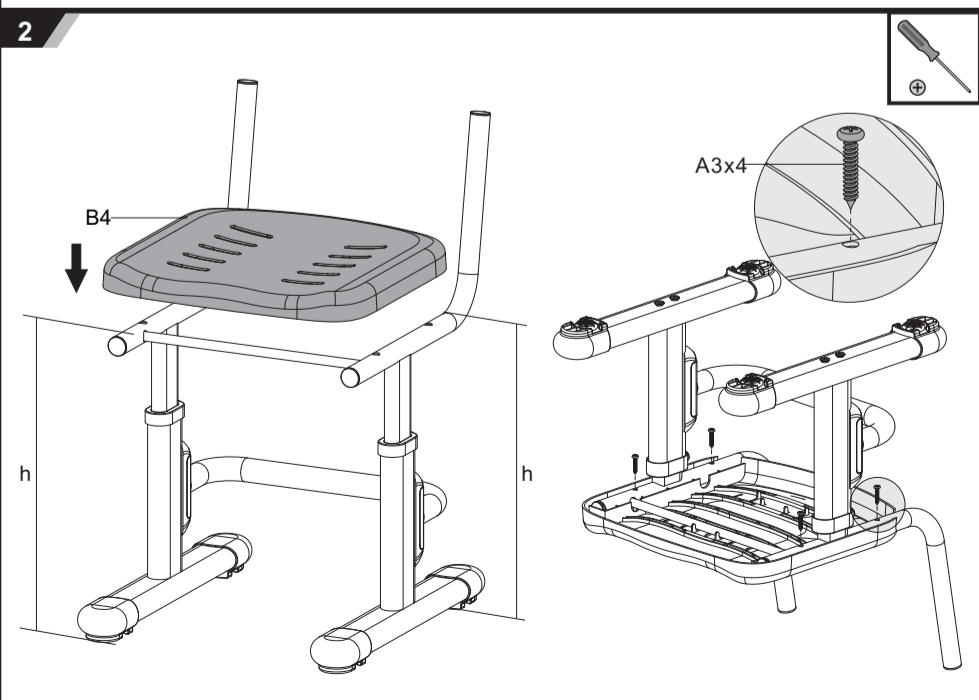

FUN HOUSE

Model NO.: Lavoro

CAUTION!
 1. This product is intended for indoor use only.
 2. This product should be placed on the flat ground.
 3. Once water, oil and other liquid adhere to the surface of product, you should quickly wipe it clean.
 4. Please regularly check and fasten joint parts in case of product shake and loosening.
 5. Do not lay product in place of the corrosive gas and moisture in case of surface damage.
 6. Never fasten screws tightly before all screws fixed to the right place.
 7. Please use damp cloth to clean the desktop.

Healthy Ergo Study Desk & Chair

ASSEMBLY INSTRUCTIONS

CHAIR ASSEMBLY INSTRUCTIONS

DESK ASSEMBLY INSTRUCTIONS

HEIGHT ADJUSTMENT