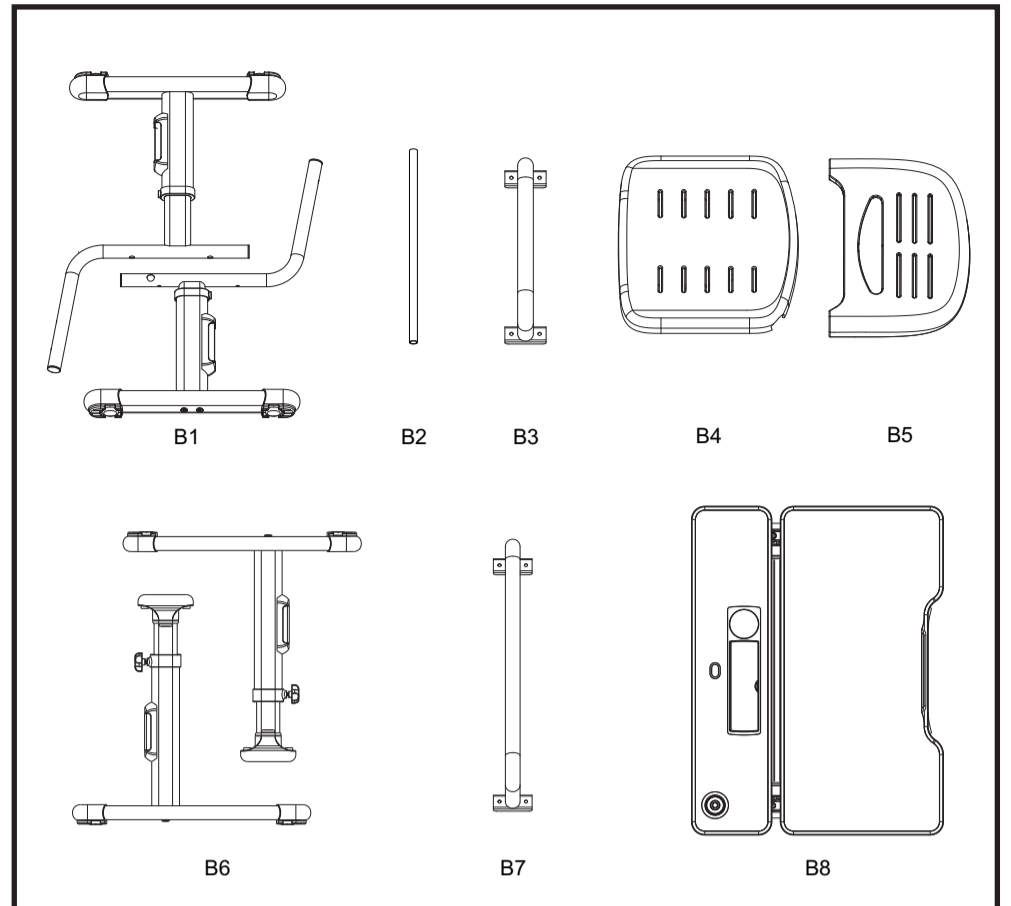

FUN HOUSE

Model NO.: Lavoro

CAUTION!
 1. This product is intended for indoor use only.
 2. This product should be placed on the flat ground.
 3. Once water, oil and other liquid adhere to the surface of product, you should quickly wipe it clean.
 4. Please regularly check and fasten joint parts in case of product shake and loosening.
 5. Do not lay product in place of the corrosive gas and moisture in case of surface damage.
 6. Never fasten screws tightly before all screws fixed to the right place.
 7. Please use damp cloth to clean the desktop.

Healthy Ergo Study Desk & Chair

ASSEMBLY INSTRUCTIONS

CHAIR ASSEMBLY INSTRUCTIONS

DESK ASSEMBLY INSTRUCTIONS

HEIGHT ADJUSTMENT