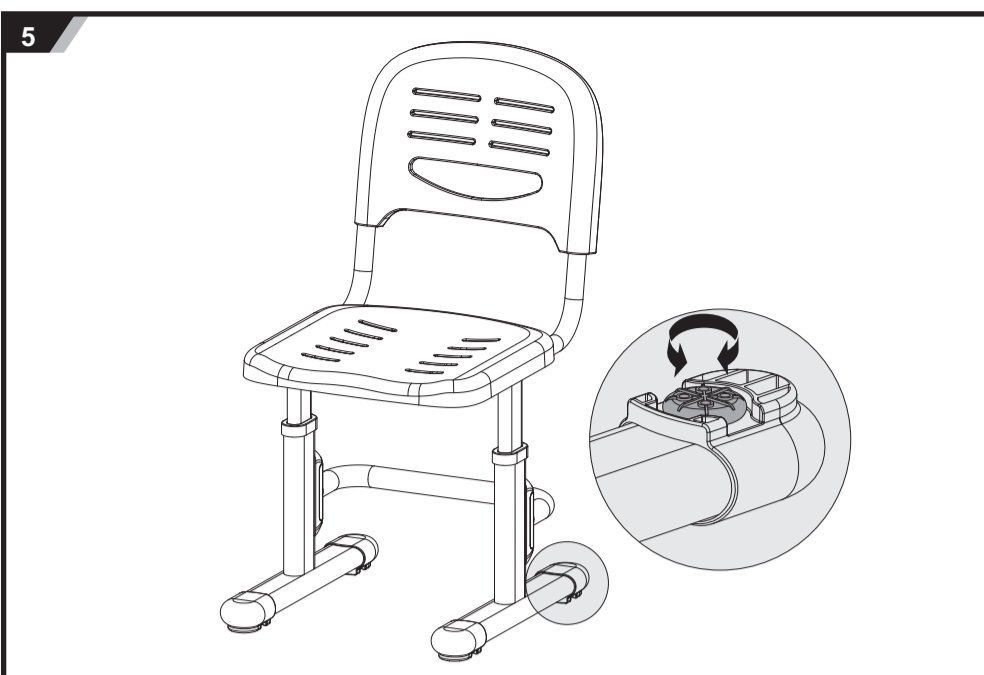

FUN HOUSE

Model NO.: Lavoro

CAUTION!
 1. This product is intended for indoor use only.
 2. This product should be placed on the flat ground.
 3. Once water, oil and other liquid adhere to the surface of product, you should quickly wipe it clean.
 4. Please regularly check and fasten joint parts in case of product shake and loosening.
 5. Do not lay product in place of the corrosive gas and moisture in case of surface damage.
 6. Never fasten screws tightly before all screws fixed to the right place.
 7. Please use damp cloth to clean the desktop.

Healthy Ergo Study Desk & Chair

ASSEMBLY INSTRUCTIONS

CHAIR ASSEMBLY INSTRUCTIONS

DESK ASSEMBLY INSTRUCTIONS

HEIGHT ADJUSTMENT