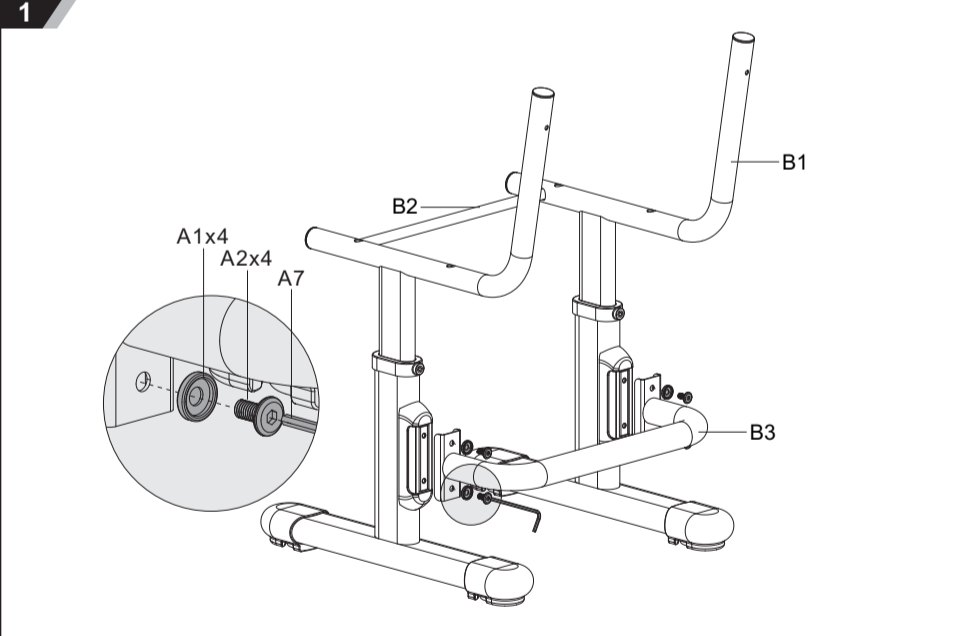

FUN HOUSE

Model NO.: Lavoro

CAUTION!
 1. This product is intended for indoor use only.
 2. This product should be placed on the flat ground.
 3. Once water, oil and other liquid adhere to the surface of product, you should quickly wipe it clean.
 4. Please regularly check and fasten joint parts in case of product shake and loosening.
 5. Do not lay product in place of the corrosive gas and moisture in case of surface damage.
 6. Never fasten screws tightly before all screws fixed to the right place.
 7. Please use damp cloth to clean the desktop.

Healthy Ergo Study Desk & Chair

ASSEMBLY INSTRUCTIONS

CHAIR ASSEMBLY INSTRUCTIONS

DESK ASSEMBLY INSTRUCTIONS

HEIGHT ADJUSTMENT