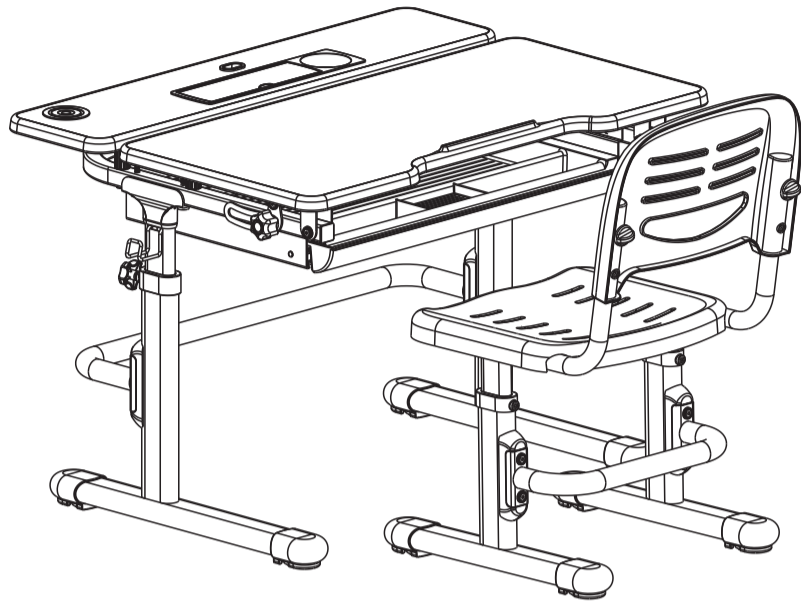

FUN HOUSE

Model NO.: Lavoro

CAUTION!
 1. This product is intended for indoor use only.
 2. This product should be placed on the flat ground.
 3. Once water, oil and other liquid adhere to the surface of product, you should quickly wipe it clean.
 4. Please regularly check and fasten joint parts in case of product shake and loosening.
 5. Do not lay product in place of the corrosive gas and moisture in case of surface damage.
 6. Never fasten screws tightly before all screws fixed to the right place.
 7. Please use damp cloth to clean the desktop.

Healthy Ergo Study Desk & Chair

ASSEMBLY INSTRUCTIONS

CHAIR ASSEMBLY INSTRUCTIONS

DESK ASSEMBLY INSTRUCTIONS

HEIGHT ADJUSTMENT