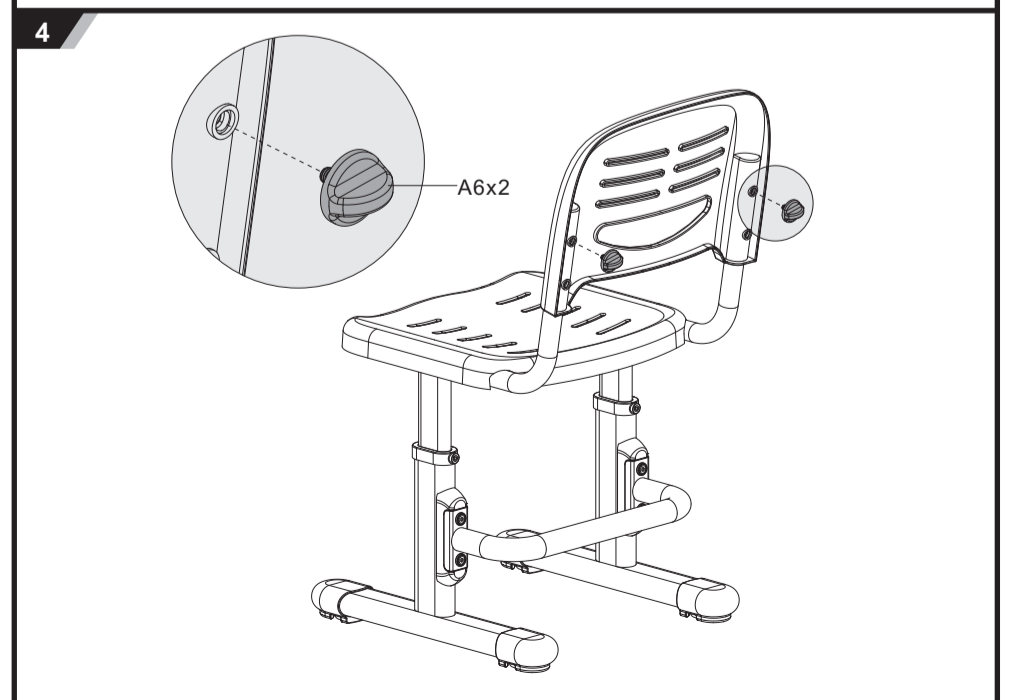

FUN HOUSE

Model NO.: Lavoro

CAUTION!
 1. This product is intended for indoor use only.
 2. This product should be placed on the flat ground.
 3. Once water, oil and other liquid adhere to the surface of product, you should quickly wipe it clean.
 4. Please regularly check and fasten joint parts in case of product shake and loosening.
 5. Do not lay product in place of the corrosive gas and moisture in case of surface damage.
 6. Never fasten screws tightly before all screws fixed to the right place.
 7. Please use damp cloth to clean the desktop.

Healthy Ergo Study Desk & Chair

ASSEMBLY INSTRUCTIONS

CHAIR ASSEMBLY INSTRUCTIONS

DESK ASSEMBLY INSTRUCTIONS

HEIGHT ADJUSTMENT