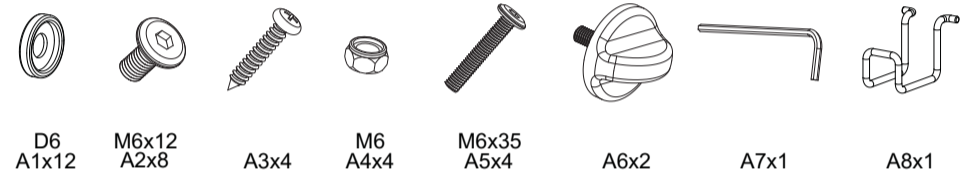

FUN HOUSE

Model NO.: Lavoro

CAUTION!
 1. This product is intended for indoor use only.
 2. This product should be placed on the flat ground.
 3. Once water, oil and other liquid adhere to the surface of product, you should quickly wipe it clean.
 4. Please regularly check and fasten joint parts in case of product shake and loosening.
 5. Do not lay product in place of the corrosive gas and moisture in case of surface damage.
 6. Never fasten screws tightly before all screws fixed to the right place.
 7. Please use damp cloth to clean the desktop.