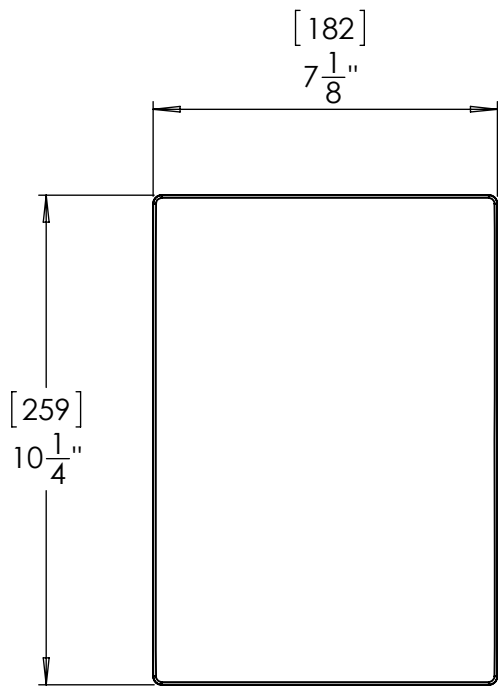

CUTOUT SIZE: 6-3/4" [172mm]

CI HOME H55-R
PARADIGM ELECTRONICS INC.

CUTOUT SIZE: 7-3/4" [196mm]

CI HOME H65-R
PARADIGM ELECTRONICS INC.

CUTOUT SIZE: 9-3/8" [238mm]

CI HOME H80-R
PARADIGM ELECTRONICS INC.

CUTOUT SIZE: 7-3/4" [196mm]

CI HOME H65-SM
PARADIGM ELECTRONICS INC.

CUTOUT SIZE: 10-3/8" [263mm]

CI HOME H65-A
PARADIGM ELECTRONICS INC.

CUTOUT SIZE: 9-3/16" [233mm] H X 6-1/8" [156mm] W

CI HOME H55-IW
PARADIGM ELECTRONICS INC.

CUTOUT SIZE: 10-1/8" [257mm] H X 7-1/16" [180mm] W

CI HOME H65-IW
PARADIGM ELECTRONICS INC.

CUTOUT SIZE: 8-1/4" [209mm] H X 11-5/8" [295mm] W

CI HOME H55-LCR
 PARADIGM ELECTRONICS INC.