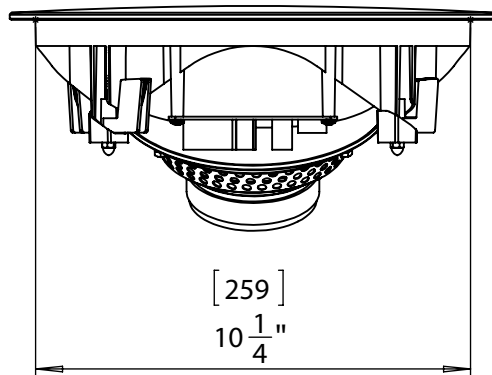

CUTOUT SIZE: 6-3/4" [172mm]

CI HOME H55-R
PARADIGM ELECTRONICS INC.

CUTOUT SIZE: 7-3/4" [196mm]

CI HOME H65-R
PARADIGM ELECTRONICS INC.

CUTOUT SIZE: 9-3/8" [238mm]

CI HOME H80-R
PARADIGM ELECTRONICS INC.

CUTOUT SIZE: 7-3/4" [196mm]

CI HOME H65-SM
PARADIGM ELECTRONICS INC.

CUTOUT SIZE: 10-3/8" [263mm]

CI HOME H65-A
PARADIGM ELECTRONICS INC.

CUTOUT SIZE: 9-3/16" [233mm] H X 6-1/8" [156mm] W

CI HOME H55-IW
PARADIGM ELECTRONICS INC.

CUTOUT SIZE: 10-1/8" [257mm] H X 7-1/16" [180mm] W

CI HOME H65-IW
PARADIGM ELECTRONICS INC.

CUTOUT SIZE: 8-1/4" [209mm] H X 11-5/8" [295mm] W

CI HOME H55-LCR
 PARADIGM ELECTRONICS INC.