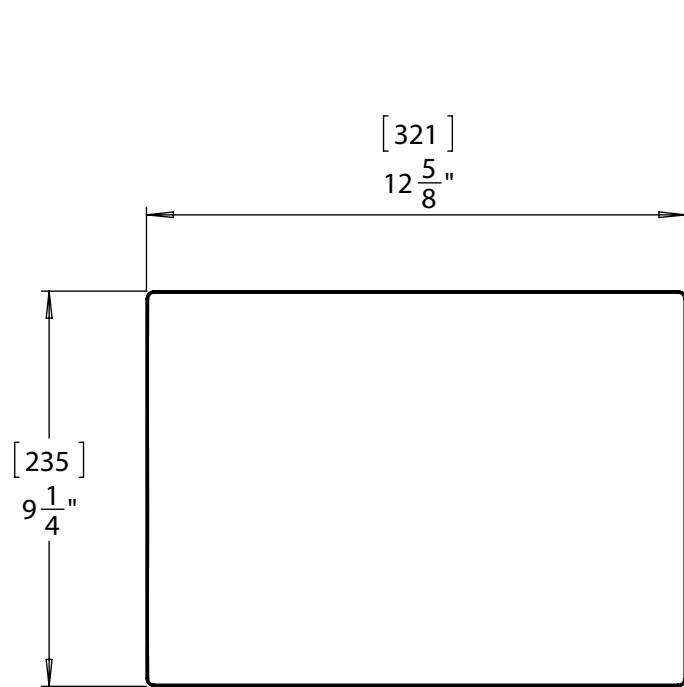

CUTOUT SIZE: 6-3/4" [172mm]

CI HOME H55-R
PARADIGM ELECTRONICS INC.

CUTOUT SIZE: 7-3/4" [196mm]

CI HOME H65-R
PARADIGM ELECTRONICS INC.

CUTOUT SIZE: 9-3/8" [238mm]

CI HOME H80-R
PARADIGM ELECTRONICS INC.

CUTOUT SIZE: 7-3/4" [196mm]

CI HOME H65-SM
PARADIGM ELECTRONICS INC.

CUTOUT SIZE: 10-3/8" [263mm]

CI HOME H65-A
PARADIGM ELECTRONICS INC.

CUTOUT SIZE: 9-3/16" [233mm] H X 6-1/8" [156mm] W

CI HOME H55-IW
PARADIGM ELECTRONICS INC.

CUTOUT SIZE: 10-1/8" [257mm] H X 7-1/16" [180mm] W

CI HOME H65-IW
PARADIGM ELECTRONICS INC.

CUTOUT SIZE: 8-1/4" [209mm] H X 11-5/8" [295mm] W

CI HOME H55-LCR
 PARADIGM ELECTRONICS INC.