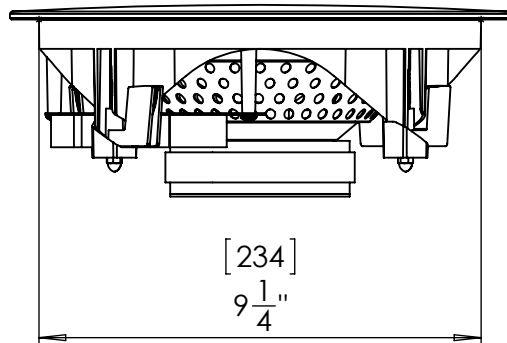

CUTOUT SIZE: 6-3/4" [172mm]

CI HOME H55-R
PARADIGM ELECTRONICS INC.

CUTOUT SIZE: 7-3/4" [196mm]

CI HOME H65-R
PARADIGM ELECTRONICS INC.

CUTOUT SIZE: 9-3/8" [238mm]

CI HOME H80-R
PARADIGM ELECTRONICS INC.

CUTOUT SIZE: 7-3/4" [196mm]

CI HOME H65-SM
PARADIGM ELECTRONICS INC.

CUTOUT SIZE: 10-3/8" [263mm]

CI HOME H65-A
PARADIGM ELECTRONICS INC.

CUTOUT SIZE: 9-3/16" [233mm] H X 6-1/8" [156mm] W

CI HOME H55-IW
PARADIGM ELECTRONICS INC.

CUTOUT SIZE: 10-1/8" [257mm] H X 7-1/16" [180mm] W

CI HOME H65-IW
PARADIGM ELECTRONICS INC.

CUTOUT SIZE: 8-1/4" [209mm] H X 11-5/8" [295mm] W

CI HOME H55-LCR
 PARADIGM ELECTRONICS INC.