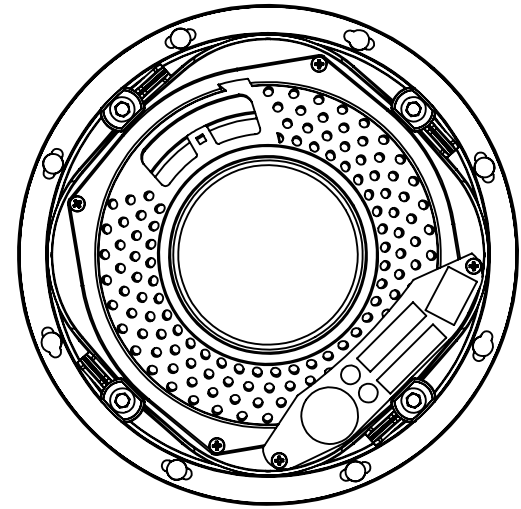

CUTOUT SIZE: 6-3/4" [172mm]

CI HOME H55-R
PARADIGM ELECTRONICS INC.

CUTOUT SIZE: 7-3/4" [196mm]

CI HOME H65-R
PARADIGM ELECTRONICS INC.

CUTOUT SIZE: 9-3/8" [238mm]

CI HOME H80-R
PARADIGM ELECTRONICS INC.

CUTOUT SIZE: 7-3/4" [196mm]

CI HOME H65-SM
PARADIGM ELECTRONICS INC.

CUTOUT SIZE: 10-3/8" [263mm]

CI HOME H65-A
PARADIGM ELECTRONICS INC.

CUTOUT SIZE: 9-3/16" [233mm] H X 6-1/8" [156mm] W

CI HOME H55-IW
PARADIGM ELECTRONICS INC.

CUTOUT SIZE: 10-1/8" [257mm] H X 7-1/16" [180mm] W

CI HOME H65-IW
PARADIGM ELECTRONICS INC.

CUTOUT SIZE: 8-1/4" [209mm] H X 11-5/8" [295mm] W

CI HOME H55-LCR
 PARADIGM ELECTRONICS INC.