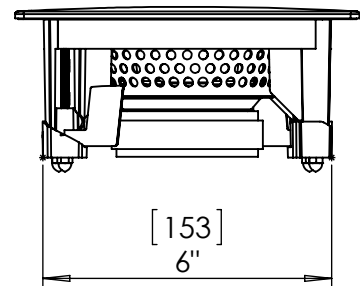

CUTOUT SIZE: 6-3/4" [172mm]

CI HOME H55-R
PARADIGM ELECTRONICS INC.

CUTOUT SIZE: 7-3/4" [196mm]

CI HOME H65-R
PARADIGM ELECTRONICS INC.

CUTOUT SIZE: 9-3/8" [238mm]

CI HOME H80-R
PARADIGM ELECTRONICS INC.

CUTOUT SIZE: 7-3/4" [196mm]

CI HOME H65-SM
PARADIGM ELECTRONICS INC.

CUTOUT SIZE: 10-3/8" [263mm]

CI HOME H65-A
PARADIGM ELECTRONICS INC.

CUTOUT SIZE: 9-3/16" [233mm] H X 6-1/8" [156mm] W

CI HOME H55-IW
PARADIGM ELECTRONICS INC.

CUTOUT SIZE: 10-1/8" [257mm] H X 7-1/16" [180mm] W

CI HOME H65-IW
PARADIGM ELECTRONICS INC.

CUTOUT SIZE: 8-1/4" [209mm] H X 11-5/8" [295mm] W

CI HOME H55-LCR
 PARADIGM ELECTRONICS INC.