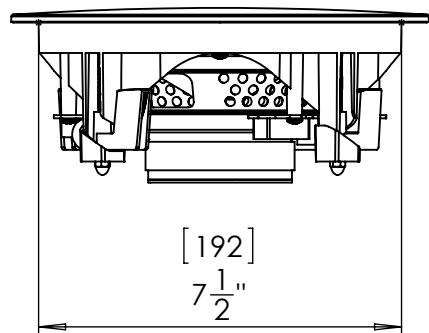

CUTOUT SIZE: 6-3/4" [172mm]

CI HOME H55-R
PARADIGM ELECTRONICS INC.

CUTOUT SIZE: 7-3/4" [196mm]

CI HOME H65-R
PARADIGM ELECTRONICS INC.

CUTOUT SIZE: 9-3/8" [238mm]

CI HOME H80-R
PARADIGM ELECTRONICS INC.

CUTOUT SIZE: 7-3/4" [196mm]

CI HOME H65-SM
PARADIGM ELECTRONICS INC.

CUTOUT SIZE: 10-3/8" [263mm]

CI HOME H65-A
PARADIGM ELECTRONICS INC.

CUTOUT SIZE: 9-3/16" [233mm] H X 6-1/8" [156mm] W

CI HOME H55-IW
PARADIGM ELECTRONICS INC.

CUTOUT SIZE: 10-1/8" [257mm] H X 7-1/16" [180mm] W

CI HOME H65-IW
PARADIGM ELECTRONICS INC.

CUTOUT SIZE: 8-1/4" [209mm] H X 11-5/8" [295mm] W

CI HOME H55-LCR
 PARADIGM ELECTRONICS INC.