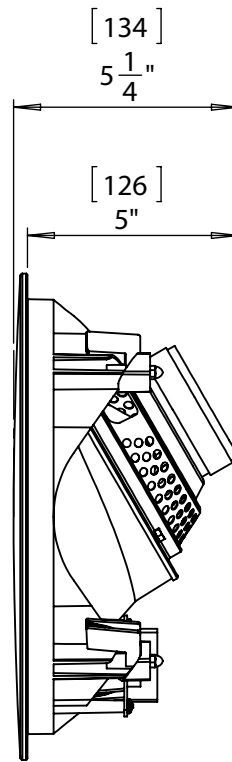

CUTOUT SIZE: 6-3/4" [172mm]

CI HOME H55-R
PARADIGM ELECTRONICS INC.

CUTOUT SIZE: 7-3/4" [196mm]

CI HOME H65-R
PARADIGM ELECTRONICS INC.

CUTOUT SIZE: 9-3/8" [238mm]

CI HOME H80-R
PARADIGM ELECTRONICS INC.

CUTOUT SIZE: 7-3/4" [196mm]

CI HOME H65-SM
PARADIGM ELECTRONICS INC.

CUTOUT SIZE: 10-3/8" [263mm]

CI HOME H65-A
PARADIGM ELECTRONICS INC.

CUTOUT SIZE: 9-3/16" [233mm] H X 6-1/8" [156mm] W

CI HOME H55-IW
PARADIGM ELECTRONICS INC.

CUTOUT SIZE: 10-1/8" [257mm] H X 7-1/16" [180mm] W

CI HOME H65-IW
PARADIGM ELECTRONICS INC.

CUTOUT SIZE: 8-1/4" [209mm] H X 11-5/8" [295mm] W

CI HOME H55-LCR
 PARADIGM ELECTRONICS INC.