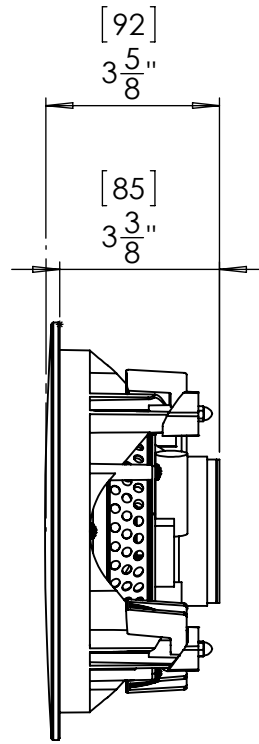

CUTOUT SIZE: 6-3/4" [172mm]

CI HOME H55-R
PARADIGM ELECTRONICS INC.

CUTOUT SIZE: 7-3/4" [196mm]

CI HOME H65-R
PARADIGM ELECTRONICS INC.

CUTOUT SIZE: 9-3/8" [238mm]

CI HOME H80-R
PARADIGM ELECTRONICS INC.

CUTOUT SIZE: 7-3/4" [196mm]

CI HOME H65-SM
PARADIGM ELECTRONICS INC.

CUTOUT SIZE: 10-3/8" [263mm]

CI HOME H65-A
PARADIGM ELECTRONICS INC.

CUTOUT SIZE: 9-3/16" [233mm] H X 6-1/8" [156mm] W

CI HOME H55-IW
PARADIGM ELECTRONICS INC.

CUTOUT SIZE: 10-1/8" [257mm] H X 7-1/16" [180mm] W

CI HOME H65-IW
PARADIGM ELECTRONICS INC.

CUTOUT SIZE: 8-1/4" [209mm] H X 11-5/8" [295mm] W

CI HOME H55-LCR
 PARADIGM ELECTRONICS INC.