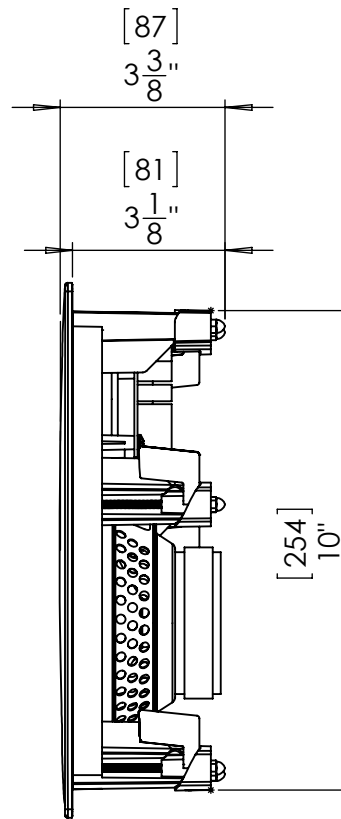

CUTOUT SIZE: 6-3/4" [172mm]

CI HOME H55-R
PARADIGM ELECTRONICS INC.

CUTOUT SIZE: 7-3/4" [196mm]

CI HOME H65-R
PARADIGM ELECTRONICS INC.

CUTOUT SIZE: 9-3/8" [238mm]

CI HOME H80-R
PARADIGM ELECTRONICS INC.

CUTOUT SIZE: 7-3/4" [196mm]

CI HOME H65-SM
PARADIGM ELECTRONICS INC.

CUTOUT SIZE: 10-3/8" [263mm]

CI HOME H65-A
PARADIGM ELECTRONICS INC.

CUTOUT SIZE: 9-3/16" [233mm] H X 6-1/8" [156mm] W

CI HOME H55-IW
PARADIGM ELECTRONICS INC.

CUTOUT SIZE: 10-1/8" [257mm] H X 7-1/16" [180mm] W

CI HOME H65-IW
PARADIGM ELECTRONICS INC.

CUTOUT SIZE: 8-1/4" [209mm] H X 11-5/8" [295mm] W

CI HOME H55-LCR
 PARADIGM ELECTRONICS INC.