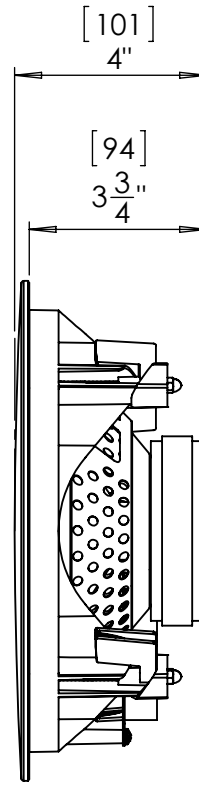

CUTOUT SIZE: 6-3/4" [172mm]

CI HOME H55-R
PARADIGM ELECTRONICS INC.

CUTOUT SIZE: 7-3/4" [196mm]

CI HOME H65-R
PARADIGM ELECTRONICS INC.

CUTOUT SIZE: 9-3/8" [238mm]

CI HOME H80-R
PARADIGM ELECTRONICS INC.

CUTOUT SIZE: 7-3/4" [196mm]

CI HOME H65-SM
PARADIGM ELECTRONICS INC.

CUTOUT SIZE: 10-3/8" [263mm]

CI HOME H65-A
PARADIGM ELECTRONICS INC.

CUTOUT SIZE: 9-3/16" [233mm] H X 6-1/8" [156mm] W

CI HOME H55-IW
PARADIGM ELECTRONICS INC.

CUTOUT SIZE: 10-1/8" [257mm] H X 7-1/16" [180mm] W

CI HOME H65-IW
PARADIGM ELECTRONICS INC.

CUTOUT SIZE: 8-1/4" [209mm] H X 11-5/8" [295mm] W

CI HOME H55-LCR
 PARADIGM ELECTRONICS INC.