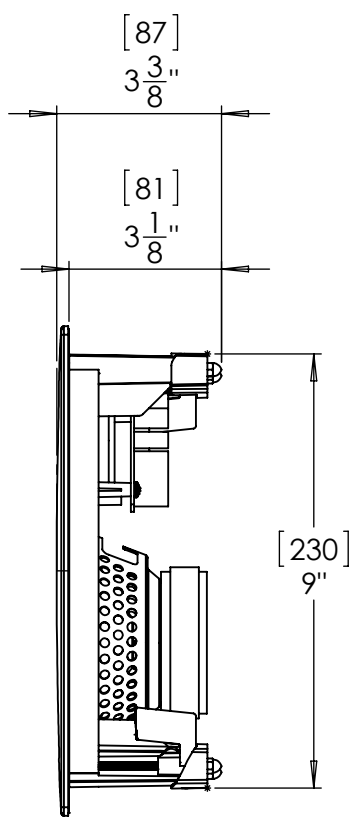

CUTOUT SIZE: 6-3/4" [172mm]

CI HOME H55-R
PARADIGM ELECTRONICS INC.

CUTOUT SIZE: 7-3/4" [196mm]

CI HOME H65-R
PARADIGM ELECTRONICS INC.

CUTOUT SIZE: 9-3/8" [238mm]

CI HOME H80-R
PARADIGM ELECTRONICS INC.

CUTOUT SIZE: 7-3/4" [196mm]

CI HOME H65-SM
PARADIGM ELECTRONICS INC.

CUTOUT SIZE: 10-3/8" [263mm]

CI HOME H65-A
PARADIGM ELECTRONICS INC.

CUTOUT SIZE: 9-3/16" [233mm] H X 6-1/8" [156mm] W

CI HOME H55-IW
PARADIGM ELECTRONICS INC.

CUTOUT SIZE: 10-1/8" [257mm] H X 7-1/16" [180mm] W

CI HOME H65-IW
PARADIGM ELECTRONICS INC.

CUTOUT SIZE: 8-1/4" [209mm] H X 11-5/8" [295mm] W

CI HOME H55-LCR
 PARADIGM ELECTRONICS INC.