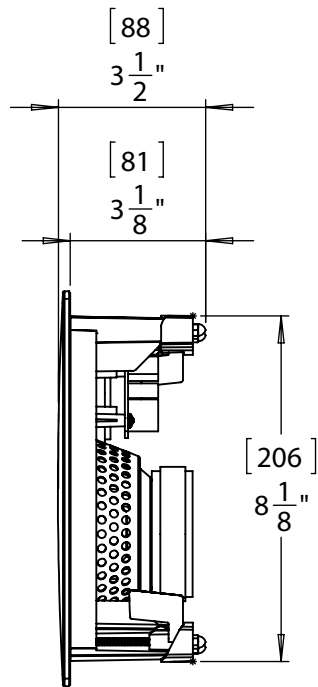

CUTOUT SIZE: 6-3/4" [172mm]

CI HOME H55-R
PARADIGM ELECTRONICS INC.

CUTOUT SIZE: 7-3/4" [196mm]

CI HOME H65-R
PARADIGM ELECTRONICS INC.

CUTOUT SIZE: 9-3/8" [238mm]

CI HOME H80-R
PARADIGM ELECTRONICS INC.

CUTOUT SIZE: 7-3/4" [196mm]

CI HOME H65-SM
PARADIGM ELECTRONICS INC.

CUTOUT SIZE: 10-3/8" [263mm]

CI HOME H65-A
PARADIGM ELECTRONICS INC.

CUTOUT SIZE: 9-3/16" [233mm] H X 6-1/8" [156mm] W

CI HOME H55-IW
PARADIGM ELECTRONICS INC.

CUTOUT SIZE: 10-1/8" [257mm] H X 7-1/16" [180mm] W

CI HOME H65-IW
PARADIGM ELECTRONICS INC.

CUTOUT SIZE: 8-1/4" [209mm] H X 11-5/8" [295mm] W

CI HOME H55-LCR
 PARADIGM ELECTRONICS INC.