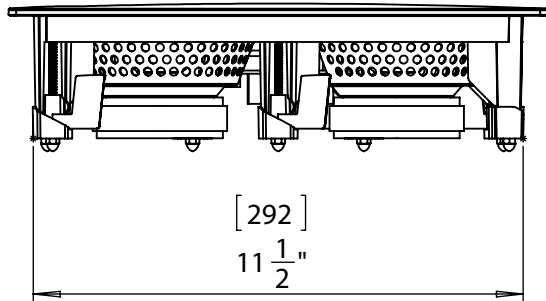

CI HOME H65-SM
PARADIGM ELECTRONICS INC.

CUTOUT SIZE: 10-3/8" [263mm]

CI HOME H65-A
PARADIGM ELECTRONICS INC.

CUTOUT SIZE: 9-3/16" [233mm] H X 6-1/8" [156mm] W

CI HOME H55-IW
PARADIGM ELECTRONICS INC.

CUTOUT SIZE: 10-1/8" [257mm] H X 7-1/16" [180mm] W

CI HOME H65-IW
PARADIGM ELECTRONICS INC.

CUTOUT SIZE: 8-1/4" [209mm] H X 11-5/8" [295mm] W

CI HOME H55-LCR
 PARADIGM ELECTRONICS INC.