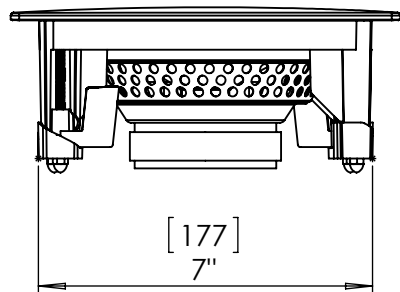

CUTOUT SIZE: 6-3/4" [172mm]

CI HOME H55-R
PARADIGM ELECTRONICS INC.

CUTOUT SIZE: 7-3/4" [196mm]

CI HOME H65-R
PARADIGM ELECTRONICS INC.

CUTOUT SIZE: 9-3/8" [238mm]

CI HOME H80-R
PARADIGM ELECTRONICS INC.

CUTOUT SIZE: 7-3/4" [196mm]

CI HOME H65-SM
PARADIGM ELECTRONICS INC.

CUTOUT SIZE: 10-3/8" [263mm]

CI HOME H65-A
PARADIGM ELECTRONICS INC.

CUTOUT SIZE: 9-3/16" [233mm] H X 6-1/8" [156mm] W

CI HOME H55-IW
PARADIGM ELECTRONICS INC.

CUTOUT SIZE: 10-1/8" [257mm] H X 7-1/16" [180mm] W

CI HOME H65-IW
PARADIGM ELECTRONICS INC.

CUTOUT SIZE: 8-1/4" [209mm] H X 11-5/8" [295mm] W

CI HOME H55-LCR
 PARADIGM ELECTRONICS INC.