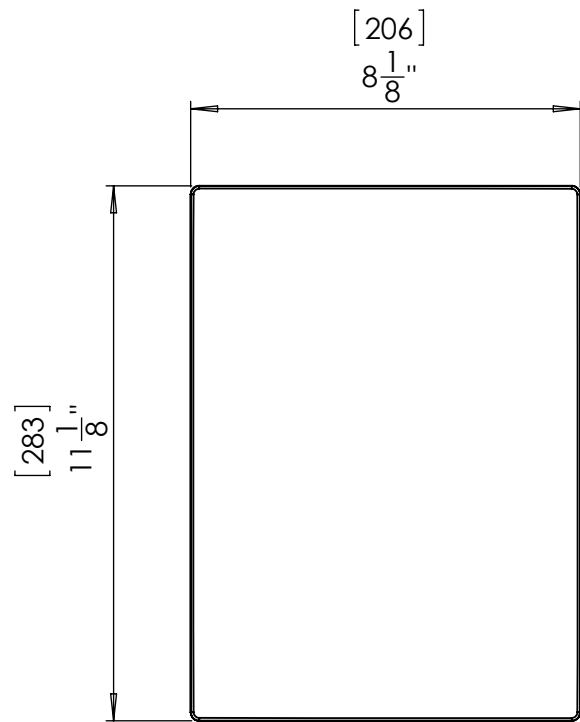

CUTOUT SIZE: 6-3/4" [172mm]

CI HOME H55-R
PARADIGM ELECTRONICS INC.

CUTOUT SIZE: 7-3/4" [196mm]

CI HOME H65-R
PARADIGM ELECTRONICS INC.

CUTOUT SIZE: 9-3/8" [238mm]

CI HOME H80-R
PARADIGM ELECTRONICS INC.

CUTOUT SIZE: 7-3/4" [196mm]

CI HOME H65-SM
PARADIGM ELECTRONICS INC.

CUTOUT SIZE: 10-3/8" [263mm]

CI HOME H65-A
PARADIGM ELECTRONICS INC.

CUTOUT SIZE: 9-3/16" [233mm] H X 6-1/8" [156mm] W

CI HOME H55-IW
PARADIGM ELECTRONICS INC.

CUTOUT SIZE: 10-1/8" [257mm] H X 7-1/16" [180mm] W

CI HOME H65-IW
PARADIGM ELECTRONICS INC.

CUTOUT SIZE: 8-1/4" [209mm] H X 11-5/8" [295mm] W

CI HOME H55-LCR
 PARADIGM ELECTRONICS INC.