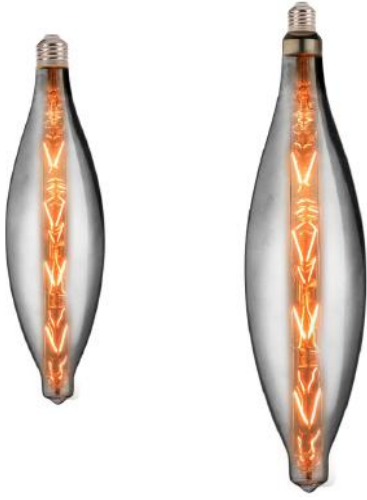

LED FILAMENT RUSTIC LAMP

Titanium

Amber

Product&Family Code:

001 054 0008

ELLIPTIC

ELLIPTIC-XL

Technical Data	
Voltage (V)	220-240V
Product Wattage (W)	8
Equivalence with incandescent lamp (W)	64
Colour Render Index (Ra)	>Ra70
Colour Temperature (K)	2200K (Amber) - 2400K (Titanium)
Materials	Glass
Protection Class	-
Dimmable	No
EEL	A ⁺
Warm-up time up to 60 %of the full light output	Instant Full Light
Luminous Flux (lm)	620 - 250
Luminous Efficacy (lm/W)	77 - 31
Rated Life (hrs) ⌚	20,000
IP Rating	-
Power Factor	>0.5
Beam Angle ☆	360 °
Starting Time	>0.5s
Number of ON-OFF cycling	x10,000

Technical Drawing

Applications

- Chandeliers, Home, Shop, Indoor etc.

Photometric Diagram

Features

- Very low energy consumption
- High Lumen and CRI, good quality
- High heat dissipation, low carbon and environmental protection