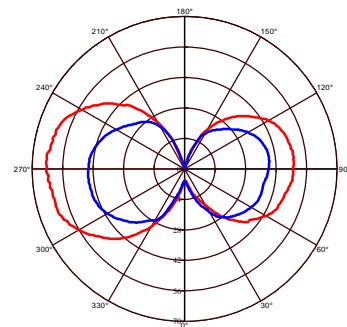

LED FILAMENT RUSTIC LAMP

Titanium

Amber

Product&Family Code:

001 054 0008

ELLIPTIC

ELLIPTIC-XL

Technical Data	
Voltage (V)	220-240V
Product Wattage (W)	8
Equivalence with incandescent lamp (W)	64
Colour Render Index (Ra)	>Ra70
Colour Temperature (K)	2200K (Amber) - 2400K (Titanium)
Materials	Glass
Protection Class	-
Dimmable	No
EEL	A ⁺
Warm-up time up to 60 %of the full light output	Instant Full Light
Luminous Flux (lm)	620 - 250
Luminous Efficacy (lm/W)	77 - 31
Rated Life (hrs) ⌚	20,000
IP Rating	-
Power Factor	>0.5
Beam Angle ☆	360 °
Starting Time	>0.5s
Number of ON-OFF cycling	x10,000

Technical Drawing

Applications

- Chandeliers, Home, Shop, Indoor etc.

Photometric Diagram

Features

- Very low energy consumption
- High Lumen and CRI, good quality
- High heat dissipation, low carbon and environmental protection