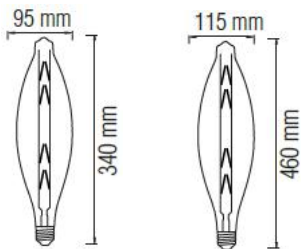

LED FILAMENT RUSTIC LAMP

Titanium

Amber

Product&Family Code:

001 054 0008

ELLIPTIC

ELLIPTIC-XL

Technical Data	
Voltage (V)	220-240V
Product Wattage (W)	8
Equivalence with incandescent lamp (W)	64
Colour Render Index (Ra)	>Ra70
Colour Temperature (K)	2200K (Amber) - 2400K (Titanium)
Materials	Glass
Protection Class	-
Dimmable	No
EEL	A ⁺
Warm-up time up to 60 %of the full light output	Instant Full Light
Luminous Flux (lm)	620 - 250
Luminous Efficacy (lm/W)	77 - 31
Rated Life (hrs) ⌚	20,000
IP Rating	-
Power Factor	>0.5
Beam Angle ☆	360 °
Starting Time	>0.5s
Number of ON-OFF cycling	x10,000

Technical Drawing

Applications

- Chandeliers, Home, Shop, Indoor etc.

Photometric Diagram

Features

- Very low energy consumption
- High Lumen and CRI, good quality
- High heat dissipation, low carbon and environmental protection