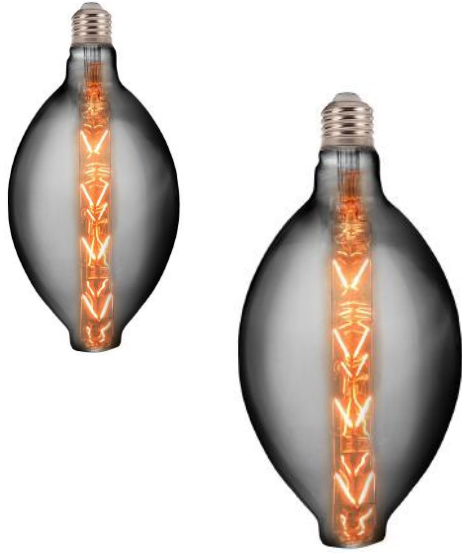

# LED FILAMENT RUSTIC LAMP

*Titanium*

*Amber*

Product&Family Code:

001 051 0008

ENIGMA

ENIGMA-XL

## Technical Data

Voltage (V)	220-240V
Product Wattage (W)	8
Equivalence with incandescent lamp (W)	64
Colour Render Index (Ra)	>Ra70
Colour Temperature (K)	2200K (Amber) - 2400K (Titanium)
Materials	Glass
Protection Class	-
Dimmable	No
EEI	A <sup>+</sup>
Warm-up time up to 60 % of the full light output	Instant Full Light
Luminous Flux (lm)	620 - 250
Luminous Efficacy (lm/W)	77 - 31
Rated Life (hrs) ⌚	20,000
IP Rating	-
Power Factor	>0.5
Beam Angle ☆	360 °
Starting Time	>0.5s
Number of ON-OFF cycling	x10,000