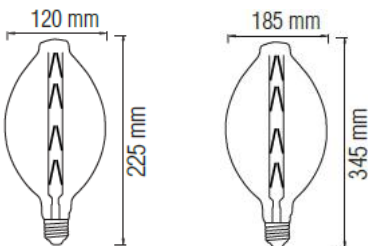

## Technical Data

Voltage (V)	220-240V
Product Wattage (W)	8
Equivalence with incandescent lamp (W)	64
Colour Render Index (Ra)	>Ra70
Colour Temperature (K)	2200K (Amber) - 2400K (Titanium)
Materials	Glass
Protection Class	-
Dimmable	No
EEI	A <sup>+</sup>
Warm-up time up to 60 % of the full light output	Instant Full Light
Luminous Flux (lm)	620 - 250
Luminous Efficacy (lm/W)	77 - 31
Rated Life (hrs) ⌚	20,000
IP Rating	-
Power Factor	>0.5
Beam Angle ☆	360 °
Starting Time	>0.5s
Number of ON-OFF cycling	x10,000

## Technical Drawing