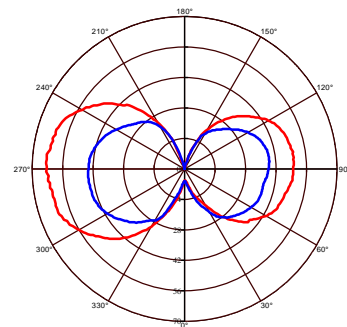

## Technical Data

Voltage (V)	220-240V
Product Wattage (W)	8
Equivalence with incandescent lamp (W)	64
Colour Render Index (Ra)	>Ra70
Colour Temperature (K)	2200K (Amber) - 2400K (Titanium)
Materials	Glass
Protection Class	-
Dimmable	No
EEI	A <sup>+</sup>
Warm-up time up to 60 % of the full light output	Instant Full Light
Luminous Flux (lm)	620 - 250
Luminous Efficacy (lm/W)	77 - 31
Rated Life (hrs) ⌚	20,000
IP Rating	-
Power Factor	>0.5
Beam Angle ☆	360 °
Starting Time	>0.5s
Number of ON-OFF cycling	x10,000

## Technical Drawing

## Photometric Diagram