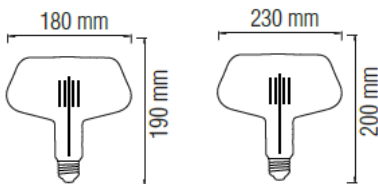

LED FILAMENT RUSTIC LAMP

Product&Family Code:

001 050 0008

GINZA
GINZA-XL

Technical Data	
Voltage (V)	220-240V
Product Wattage (W)	8
Equivalence with incandescent lamp (W)	64
Colour Render Index (Ra)	>Ra70
Colour Temperature (K)	2200K (Amber) - 2400K (Titanium)
Materials	Glass
Protection Class	-
Dimmable	No
EEL	A+
Warm-up time up to 60 %of the full light output	Instant Full Light
Luminous Flux (lm)	620 - 250
Luminous Efficacy (lm/W)	77 - 31
Rated Life (hrs) ⌚	20,000
IP Rating	-
Power Factor	>0.5
Beam Angle ☆	360 °
Starting Time	>0.5s
Number of ON-OFF cycling	x10,000

Technical Drawing

Applications

- Chandeliers, Home, Shop, Indoor etc.

Photometric Diagram

Features

- Very low energy consumption
- High Lumen and CRI, good quality
- High heat dissipation, low carbon and environmental protection