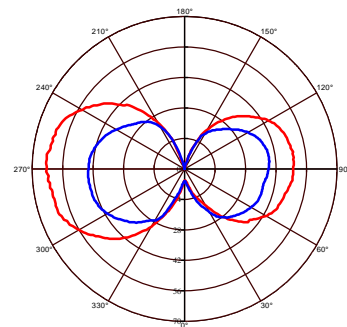

LED FILAMENT RUSTIC LAMP

Product&Family Code:

001 050 0008

GINZA
GINZA-XL

Technical Data	
Voltage (V)	220-240V
Product Wattage (W)	8
Equivalence with incandescent lamp (W)	64
Colour Render Index (Ra)	>Ra70
Colour Temperature (K)	2200K (Amber) - 2400K (Titanium)
Materials	Glass
Protection Class	-
Dimmable	No
EEL	A+
Warm-up time up to 60 %of the full light output	Instant Full Light
Luminous Flux (lm)	620 - 250
Luminous Efficacy (lm/W)	77 - 31
Rated Life (hrs) ⌚	20,000
IP Rating	-
Power Factor	>0.5
Beam Angle ☆	360 °
Starting Time	>0.5s
Number of ON-OFF cycling	x10,000

Technical Drawing

Applications

- Chandeliers, Home, Shop, Indoor etc.

Photometric Diagram

Features

- Very low energy consumption
- High Lumen and CRI, good quality
- High heat dissipation, low carbon and environmental protection