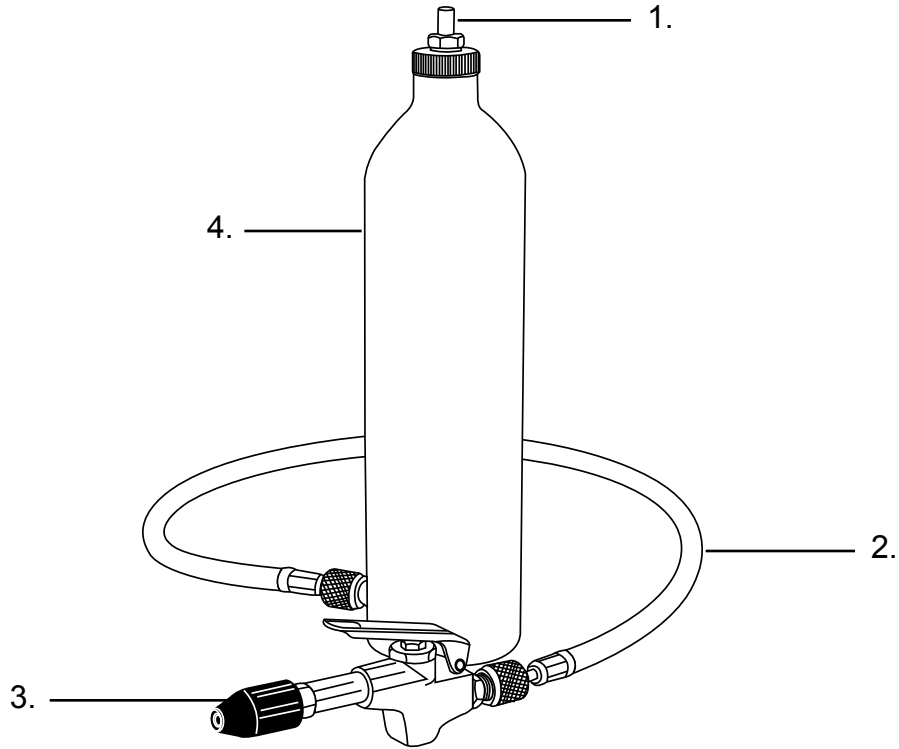

Mastercool[®]
"World Class Quality"

A/C SYSTEM FLUSH KIT

**REPAIRABLE PARTS BREAKDOWN
(91046-A)**

REF. #	DESCRIPTION	PART #
1.	FLUSH CYLINDER NUT ASSEMBLY	91143
2.	36" STANDARD HOSE	41362
3.	FLUSH GUN ASSEMBLY WITH RUBBER TIP	91092-A
4.	FLUSH CYLINDER ONLY	1046-X