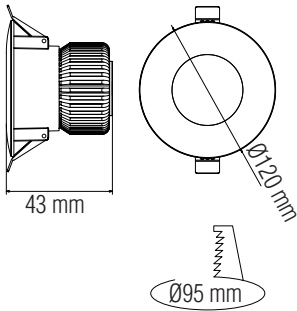

LED DOWNLIGHT

Product&Family Code: 016 044 0010

VANESSA-10

Technical Drawing

Technical Data

Voltage (V)	85-265V
Product Wattage (W)	10
Equivalence with incandescent lamp	80
Colour Render Index (Ra)	>Ra80
Colour Temperature (K)	6400K
Materials	Aluminium + Glass
Protection Class	II
Dimmable	No
EEI	A to A ⁺⁺
Warm-up time up to 60 % of the full light output	Instant Full Light
Luminous Flux (lm)	824
Luminous Efficacy (lm/W)	82.4
Rated Life (hrs) ⌚	30.000
IP Rating	20
Power Factor	>0.5
Beam Angle	62.4°
Starting Time	<0.2s
Number of ON-OFF cycling	x15.000